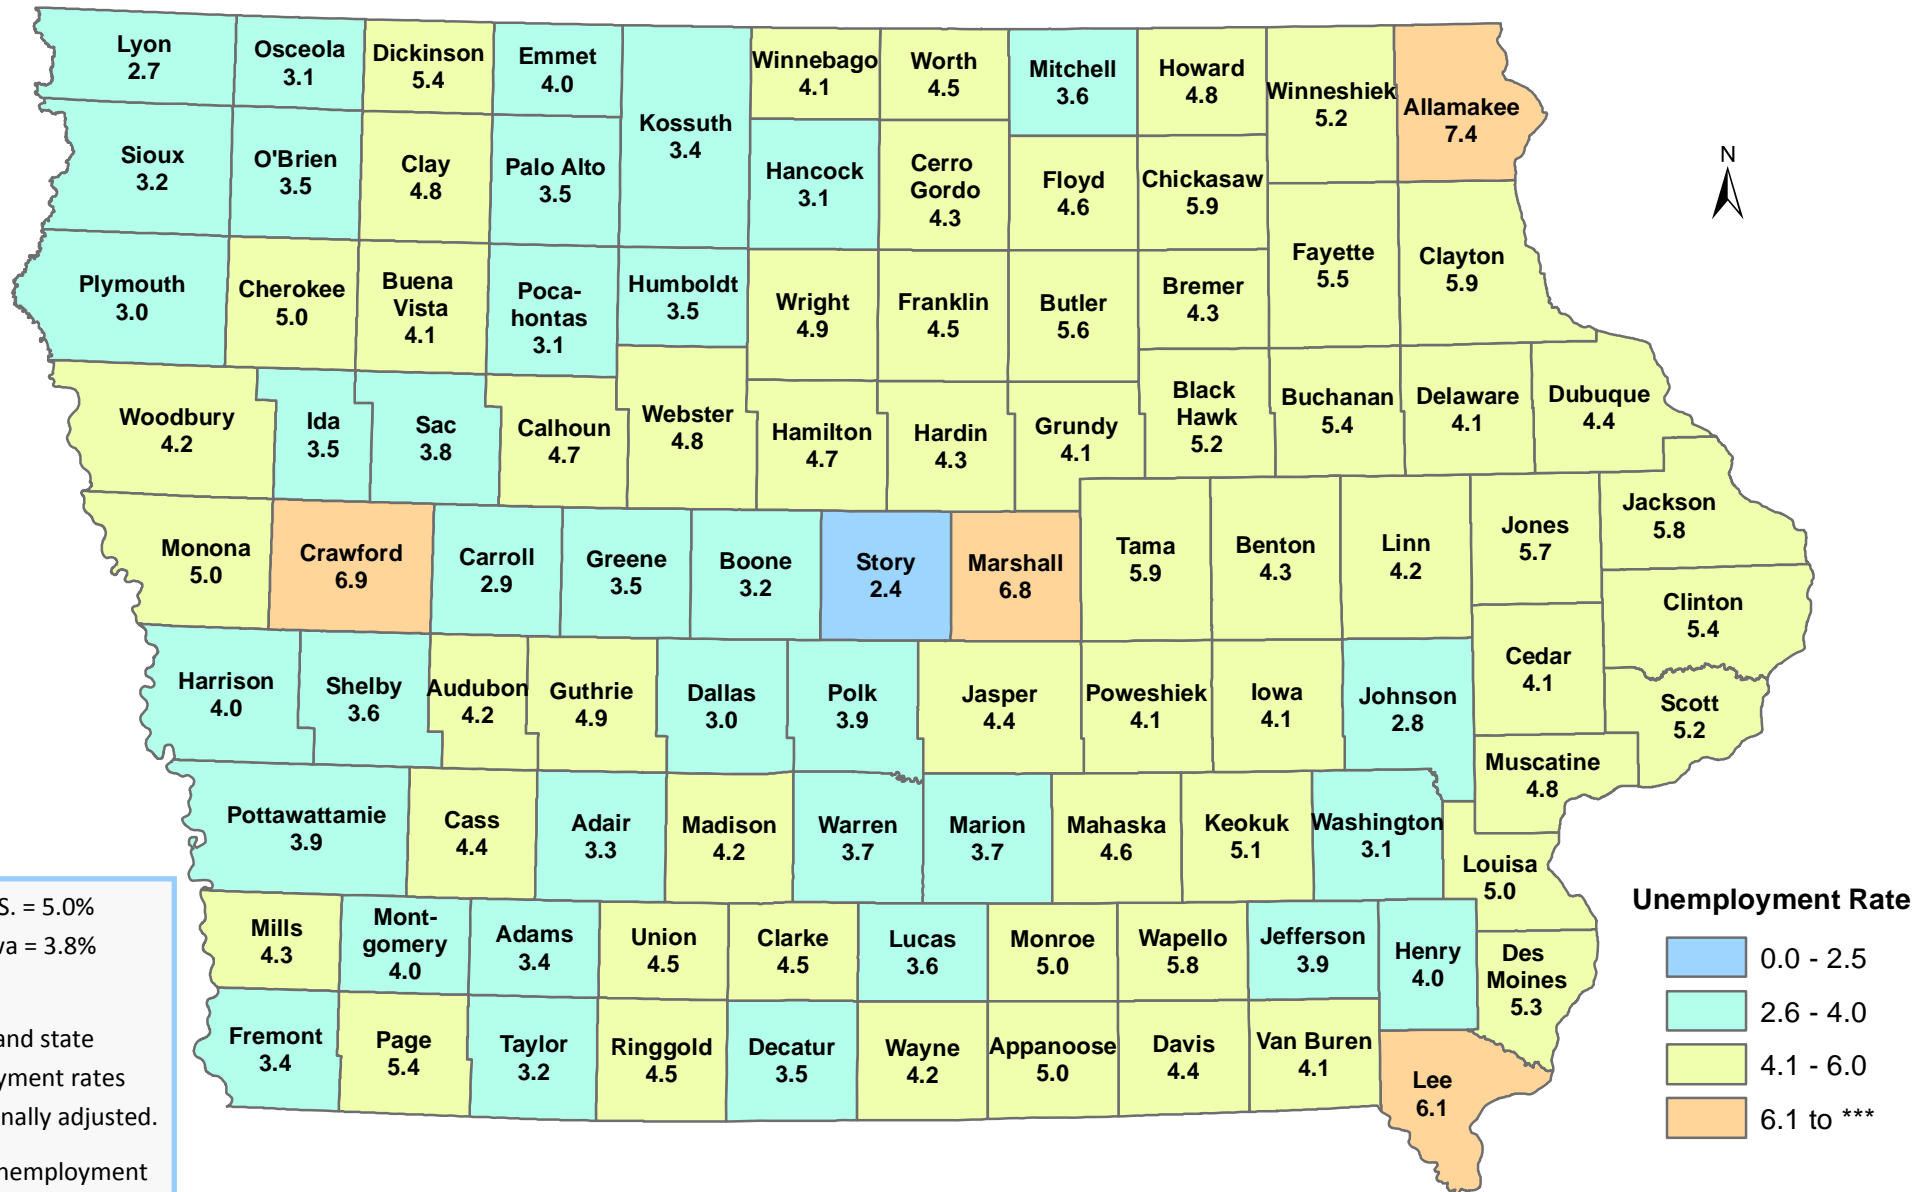

# Iowa Unemployment Rates by County

## March 2016

U.S. = 5.0%  
Iowa = 3.8%

**NOTE:**  
The U.S. and state unemployment rates are seasonally adjusted.  
County unemployment rates are *not* seasonally adjusted.

Source: Labor Market Information Division, Iowa Workforce Development