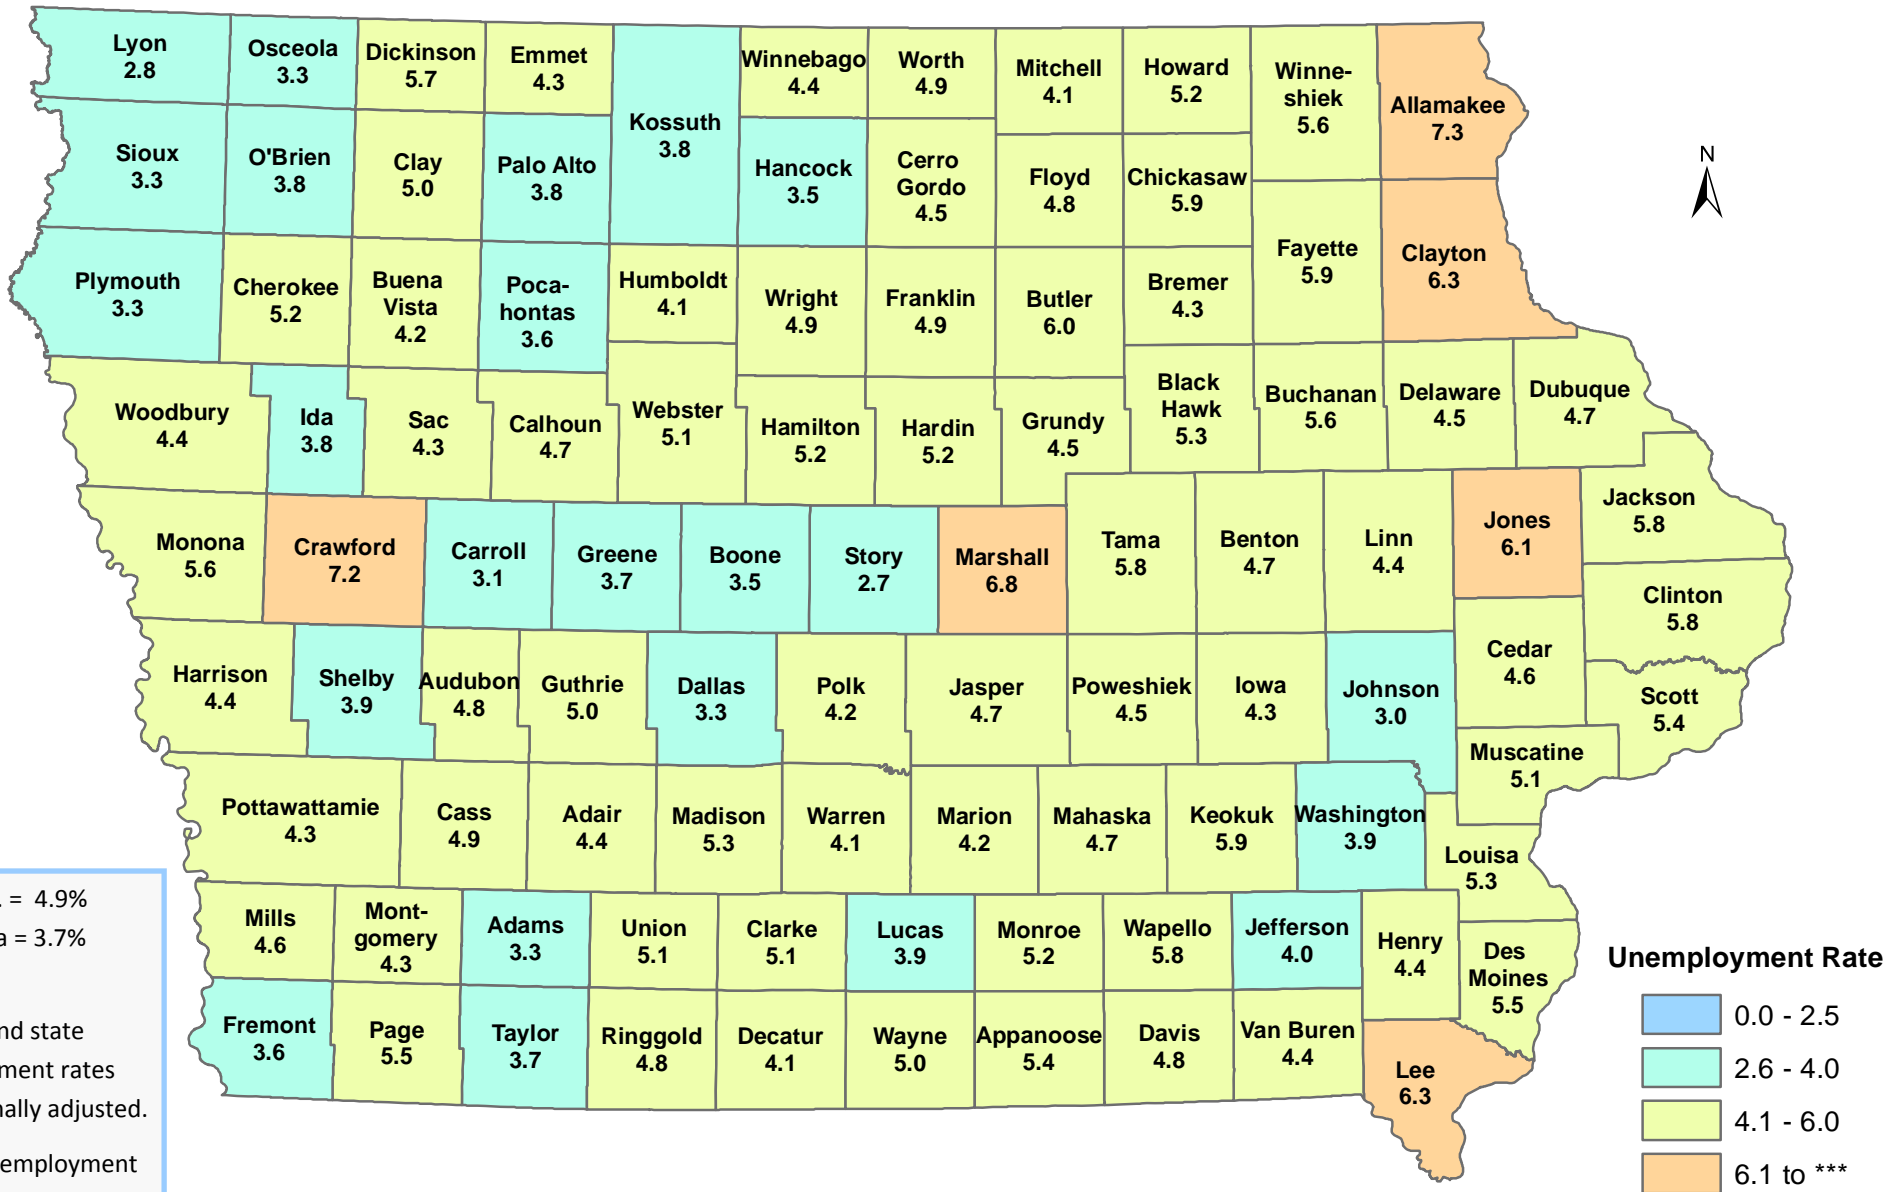

Iowa Unemployment Rates by County

February 2016

Source: Labor Market Information Division, Iowa Workforce Development