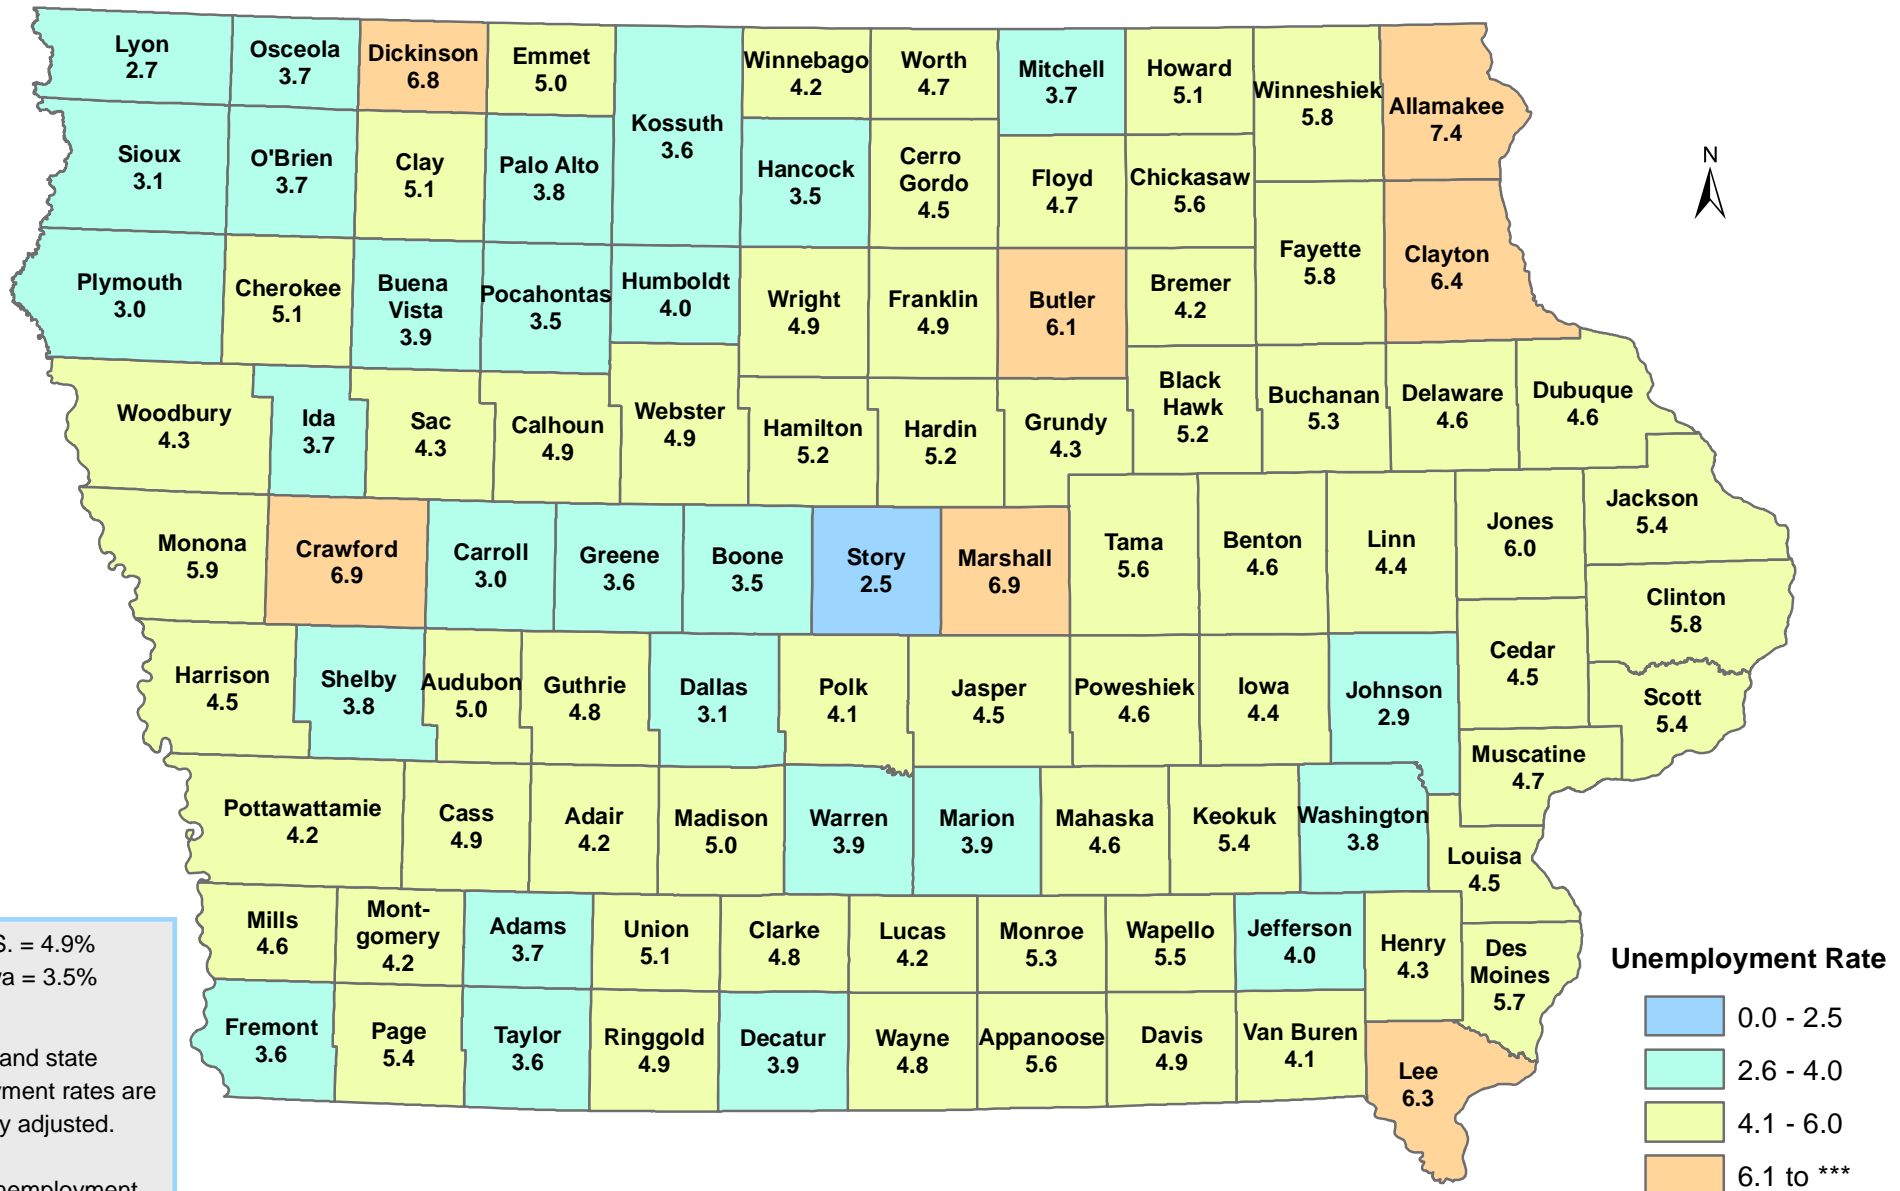

Iowa Unemployment Rates by County

January 2016

U.S. = 4.9%
Iowa = 3.5%

NOTE:
The U.S. and state unemployment rates are seasonally adjusted.

County unemployment rates are *not* seasonally adjusted.

Source: Labor Market Information Division, Iowa Workforce Development