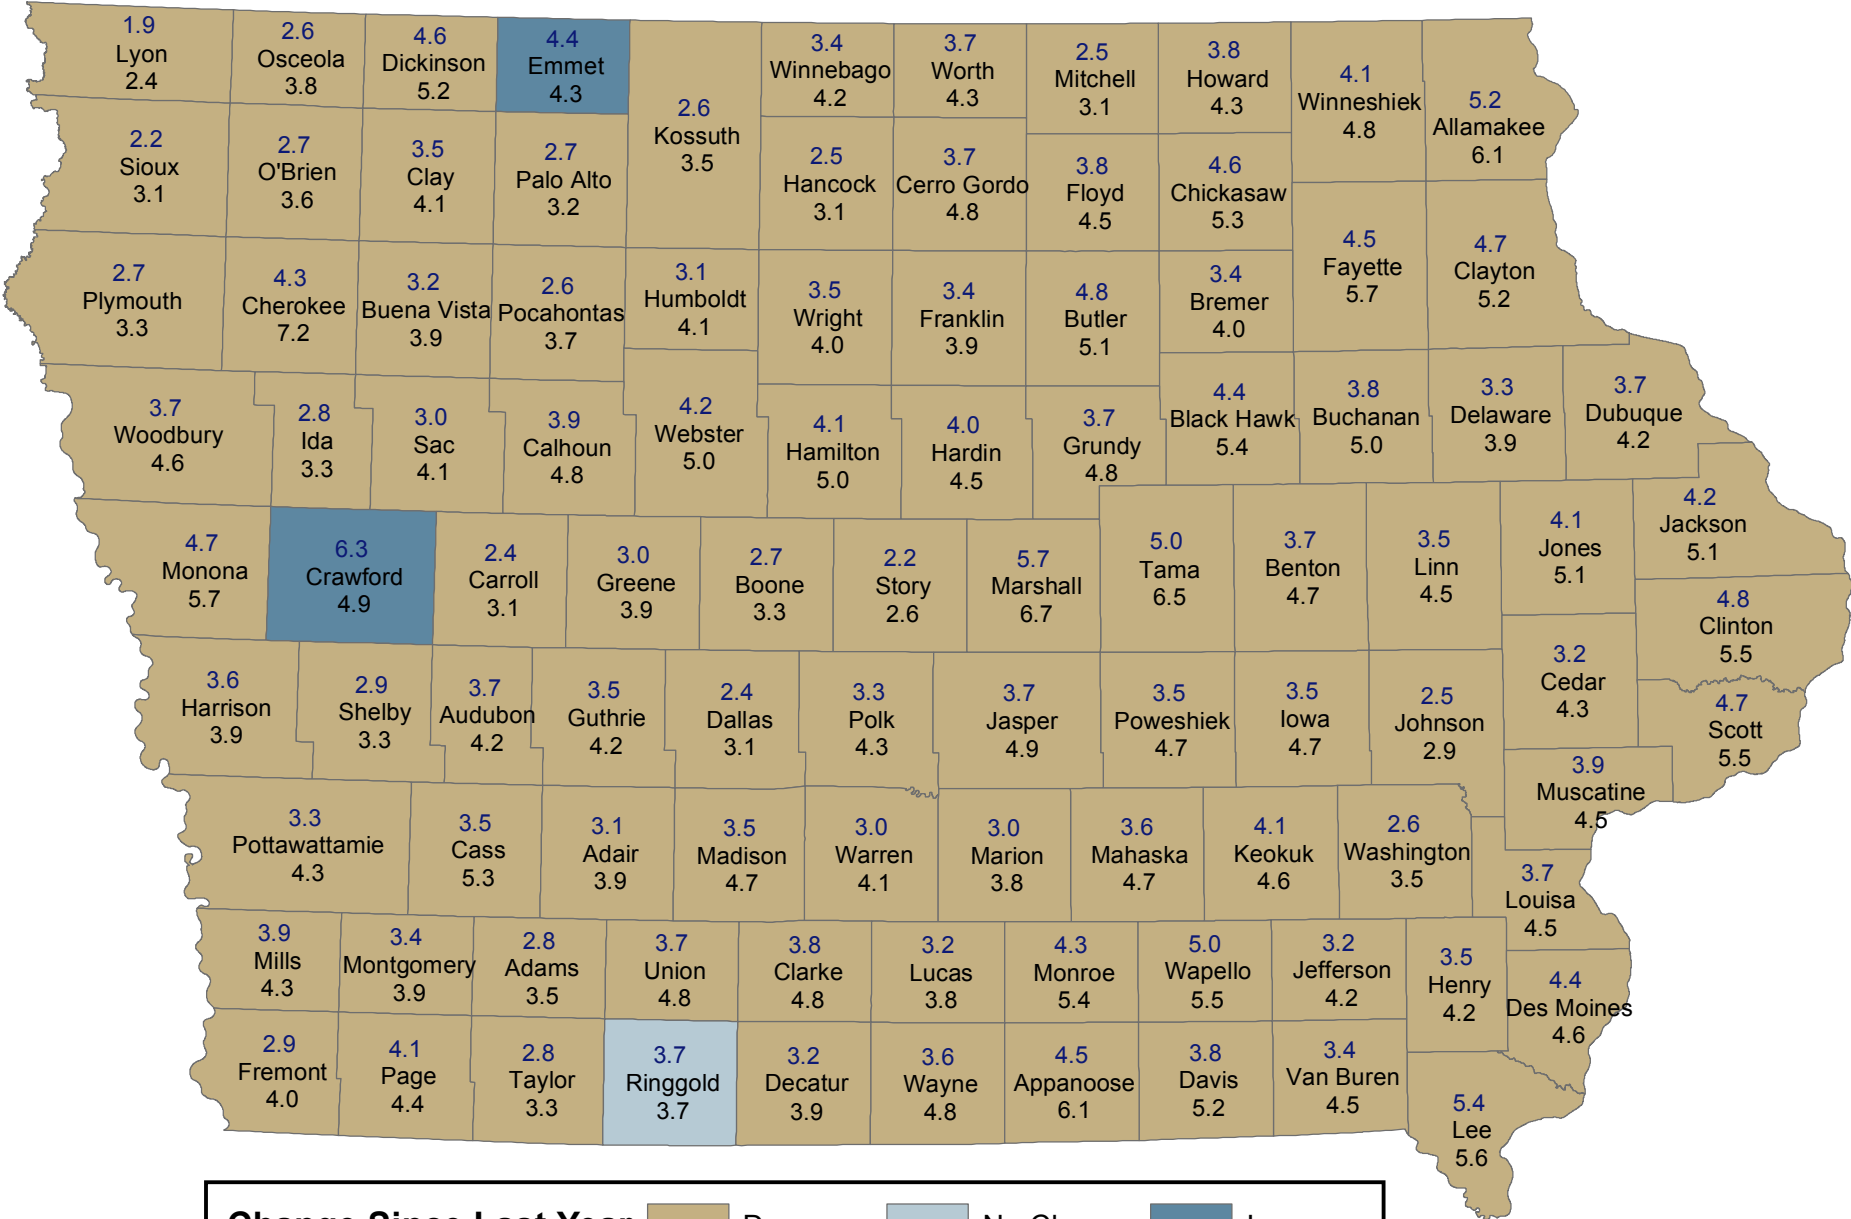

Unemployment Rates for Iowa Counties in December

December 2015 (Rate Above) and December 2014 (Rate Below)

Change Since Last Year Decrease No Change Increase