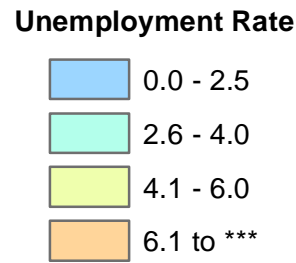

Iowa Unemployment Rates by County

December 2015

U.S. = 5.0%
Iowa = 3.4%

NOTE:
The U.S. and state unemployment rates are seasonally adjusted.

County unemployment rates are *not* seasonally adjusted.

Source: Labor Market Information Division, Iowa Workforce Development