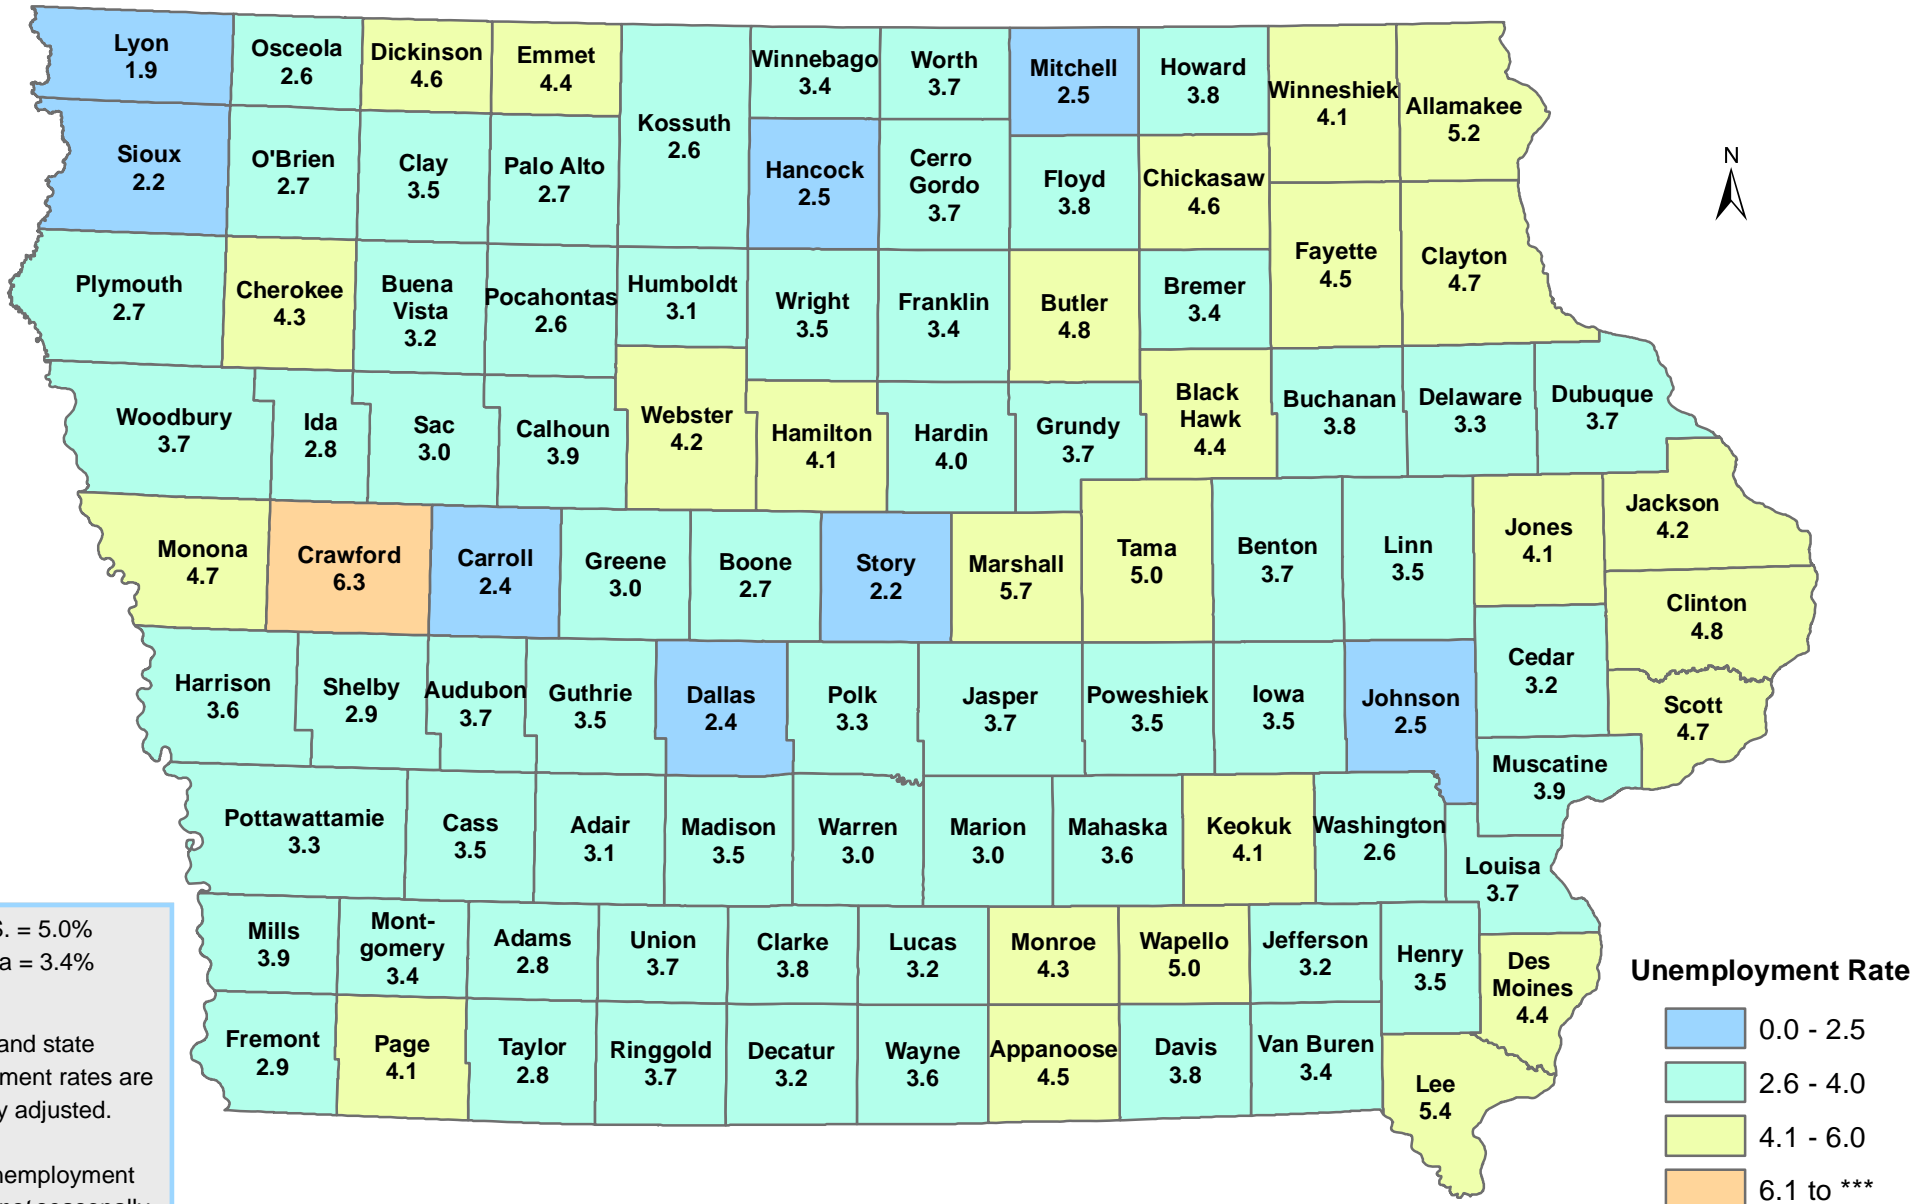

Iowa Unemployment Rates by County

December 2015

U.S. = 5.0%
Iowa = 3.4%

NOTE:
The U.S. and state unemployment rates are seasonally adjusted.

County unemployment rates are *not* seasonally adjusted.

Source: Labor Market Information Division, Iowa Workforce Development