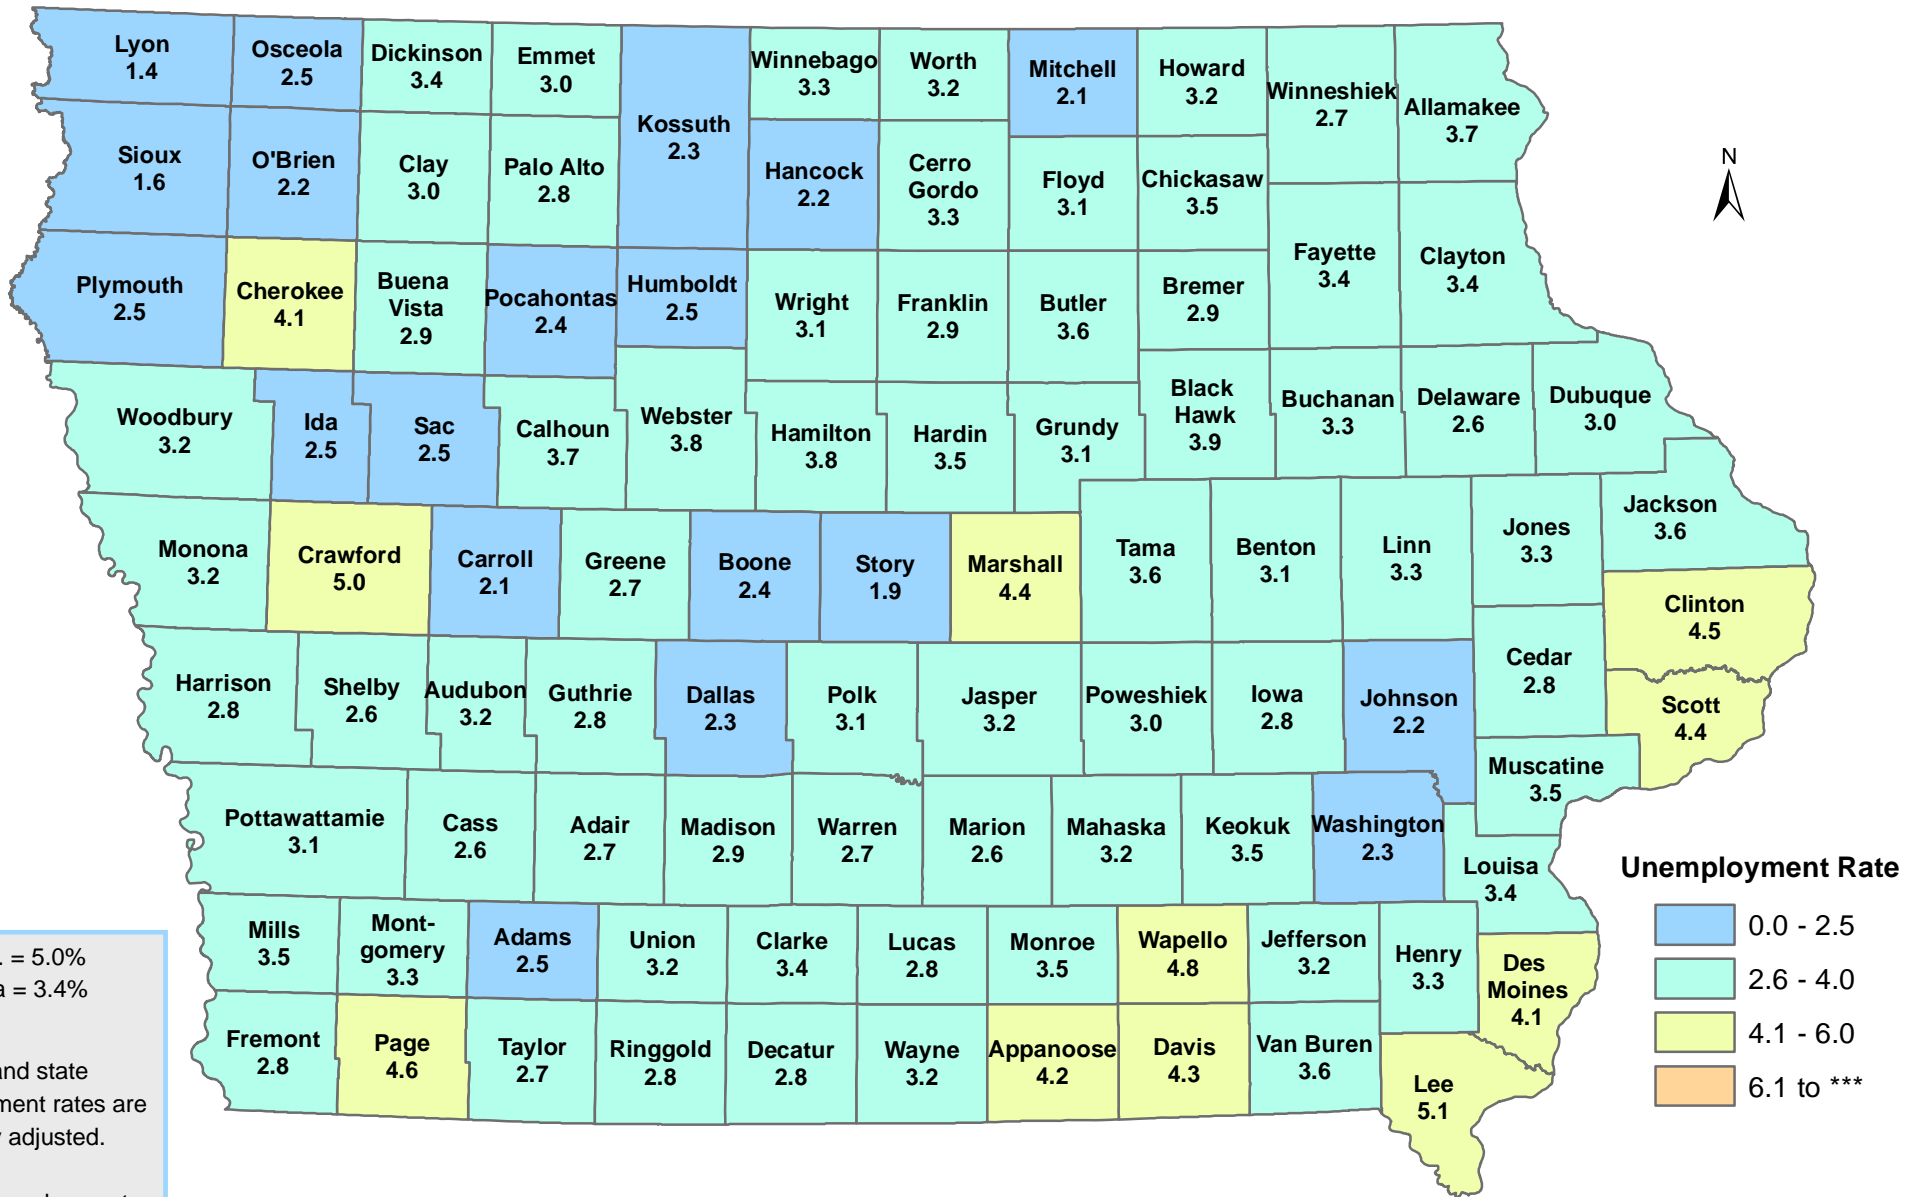

Iowa Unemployment Rates by County

November 2015

U.S. = 5.0%
Iowa = 3.4%

NOTE:
The U.S. and state unemployment rates are seasonally adjusted.

County unemployment rates are *not* seasonally adjusted.

Source: Labor Market Information Division, Iowa Workforce Development