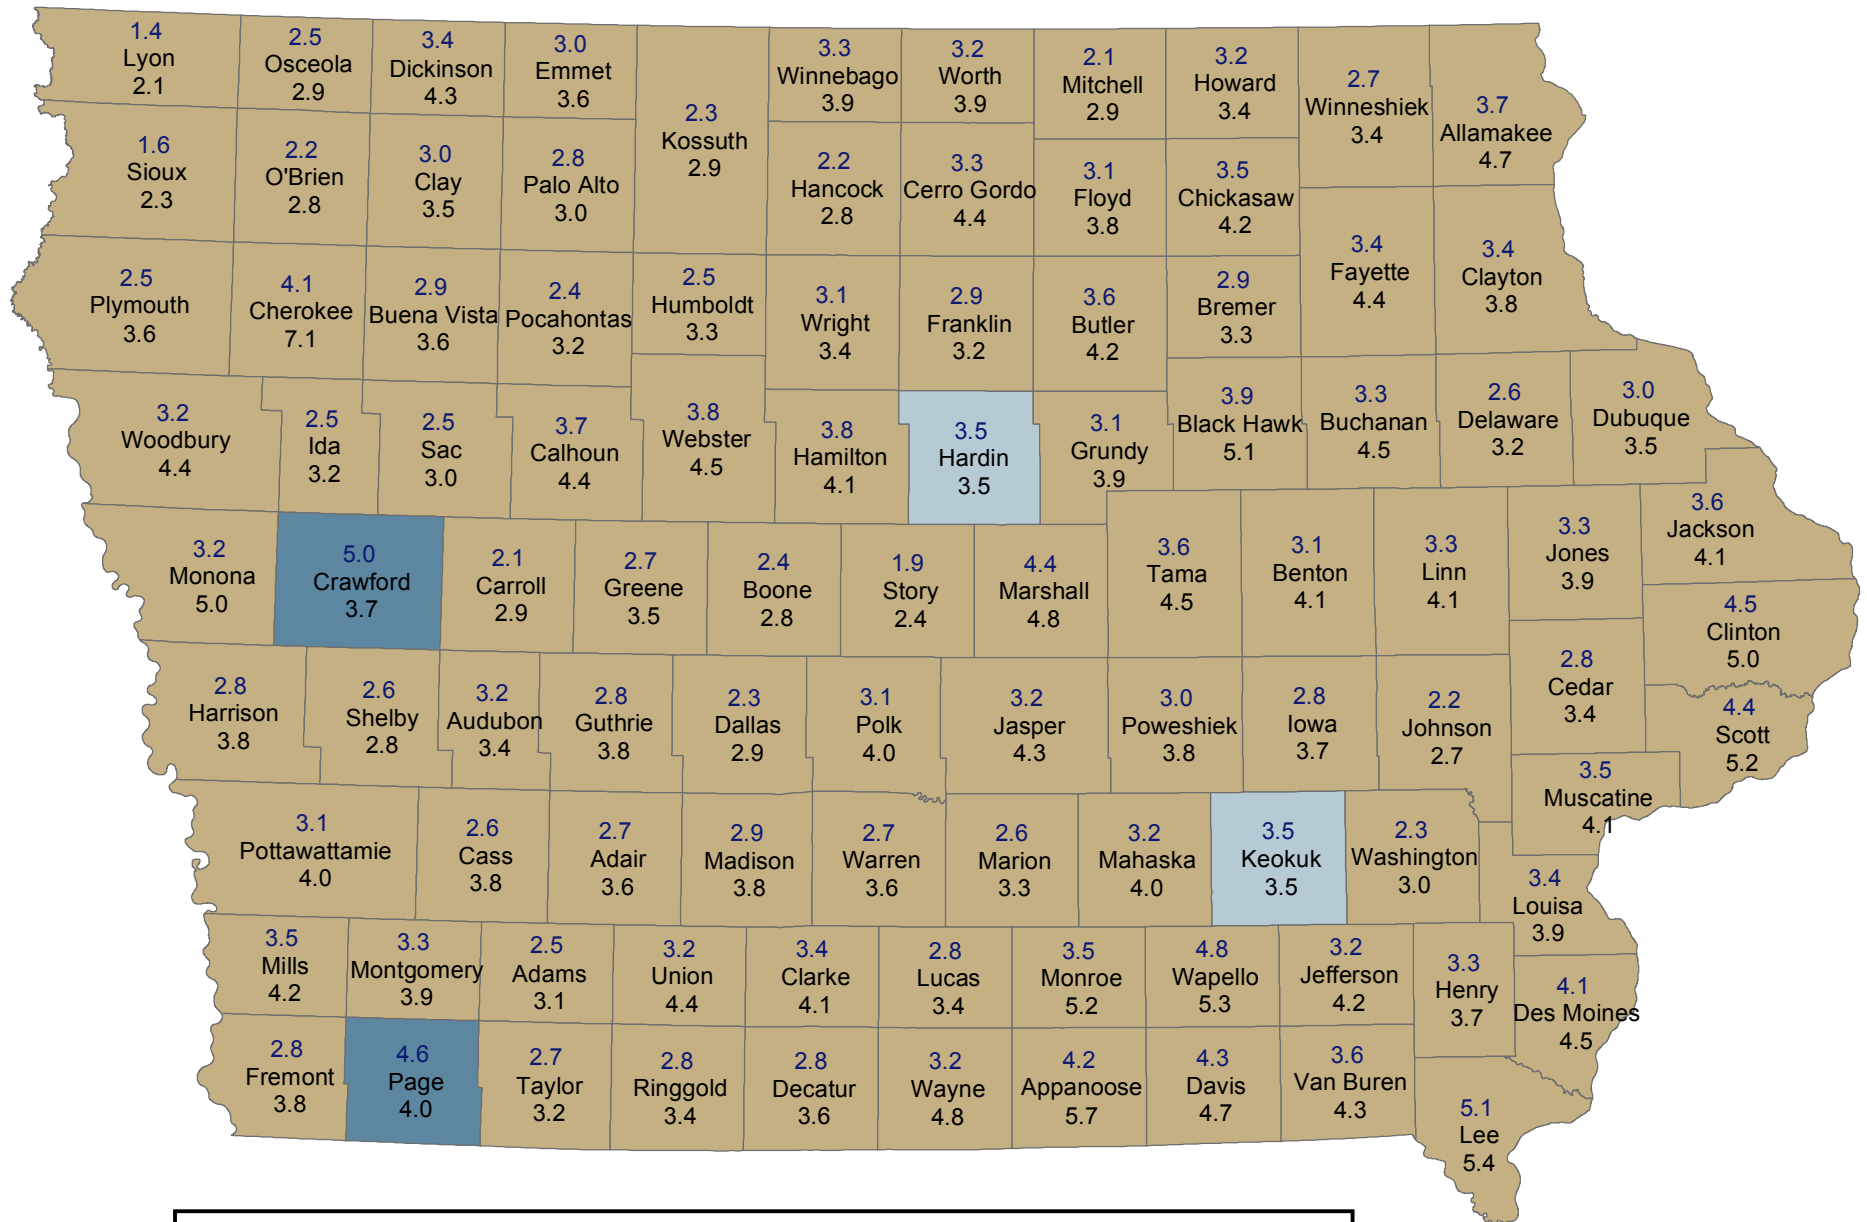

# Unemployment Rates for Iowa Counties in November

November 2015 (Rate Above) and November 2014 (Rate Below)

**Change Since Last Year**  Decrease  No Change  Increase