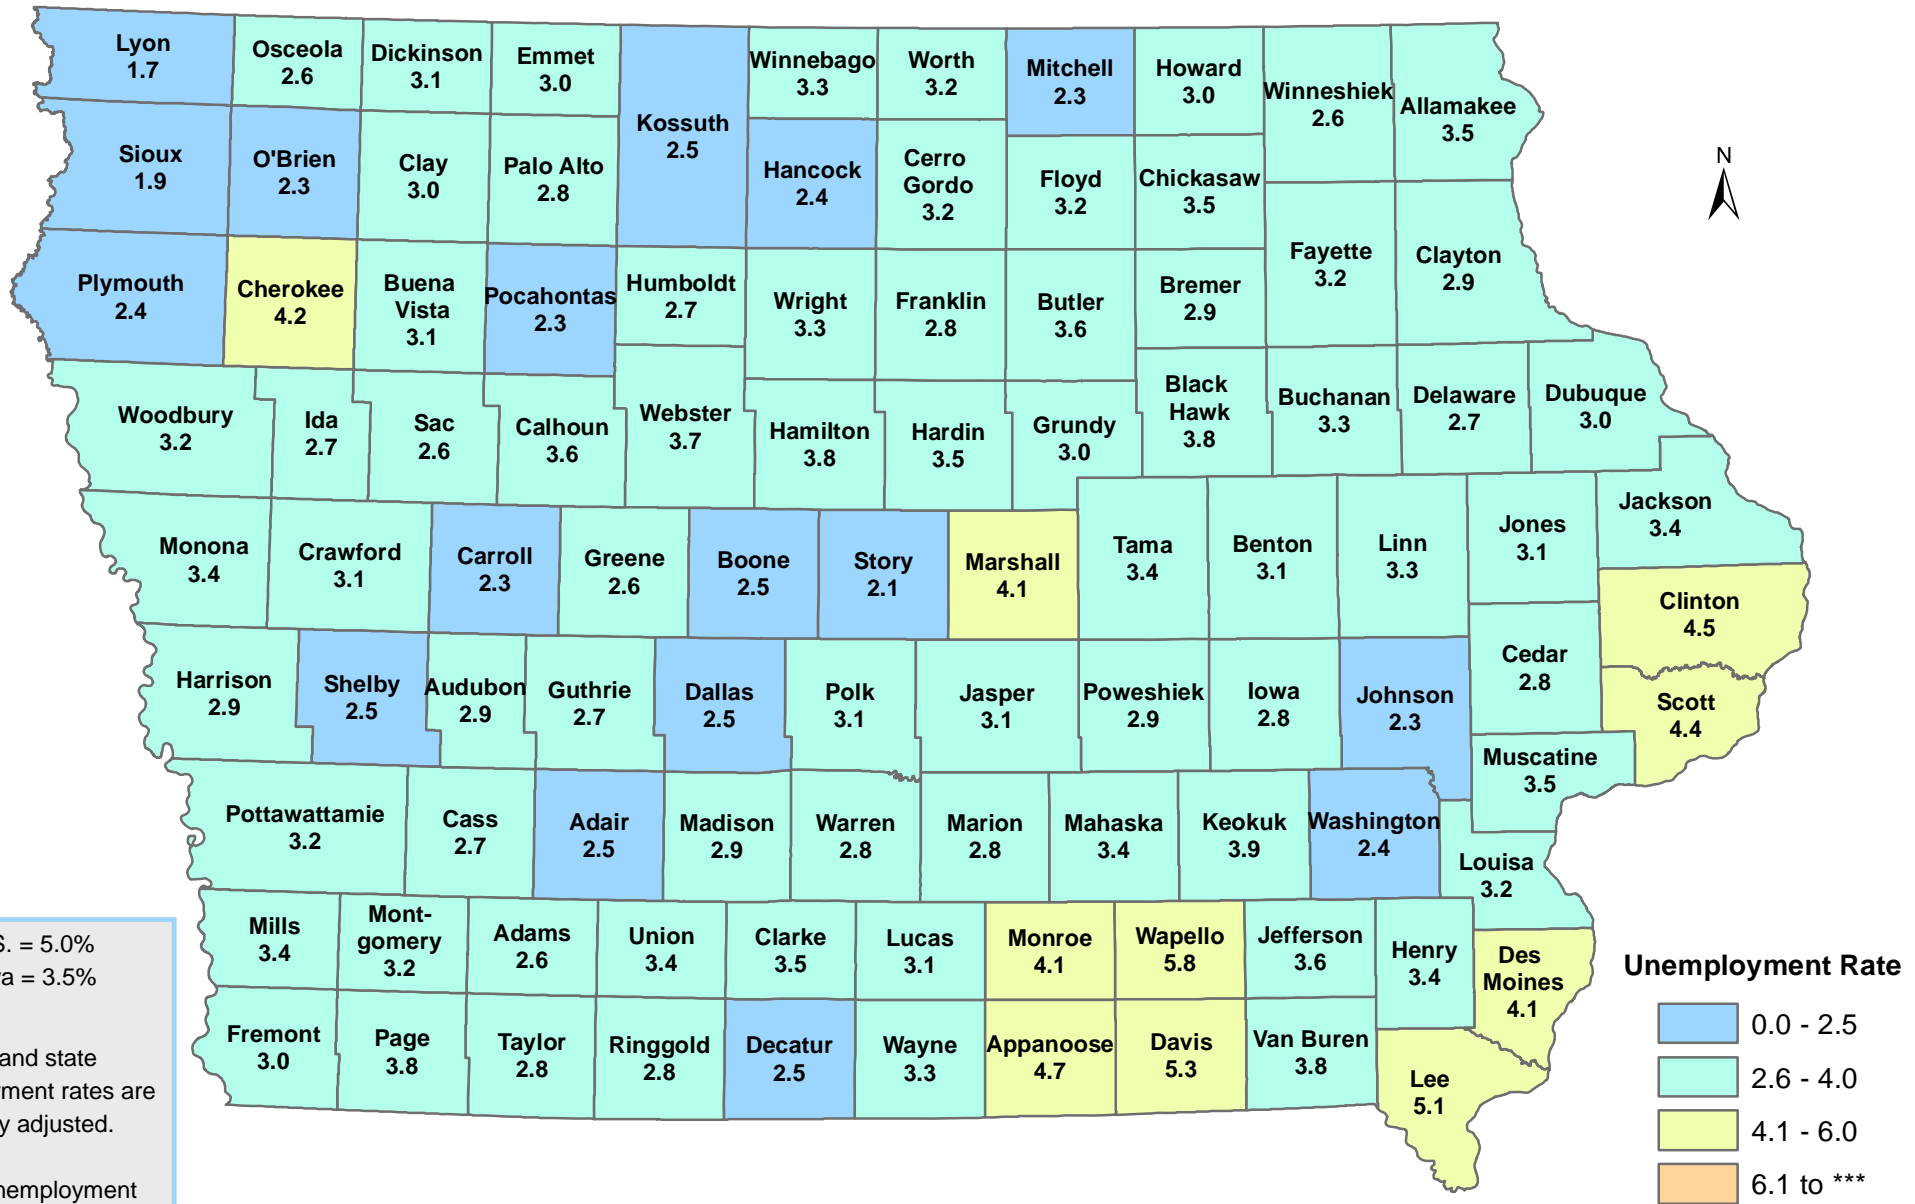

Iowa Unemployment Rates by County

October 2015

U.S. = 5.0%
Iowa = 3.5%

NOTE:
The U.S. and state unemployment rates are seasonally adjusted.

County unemployment rates are *not* seasonally adjusted.

Source: Labor Market Information Division, Iowa Workforce Development