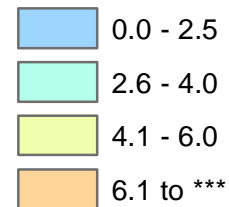

Iowa Unemployment Rates by County

September 2015

U.S. = 5.1%
Iowa = 3.6%

NOTE:
The U.S. and state unemployment rates are seasonally adjusted.

County unemployment rates are *not* seasonally adjusted.

Unemployment Rate