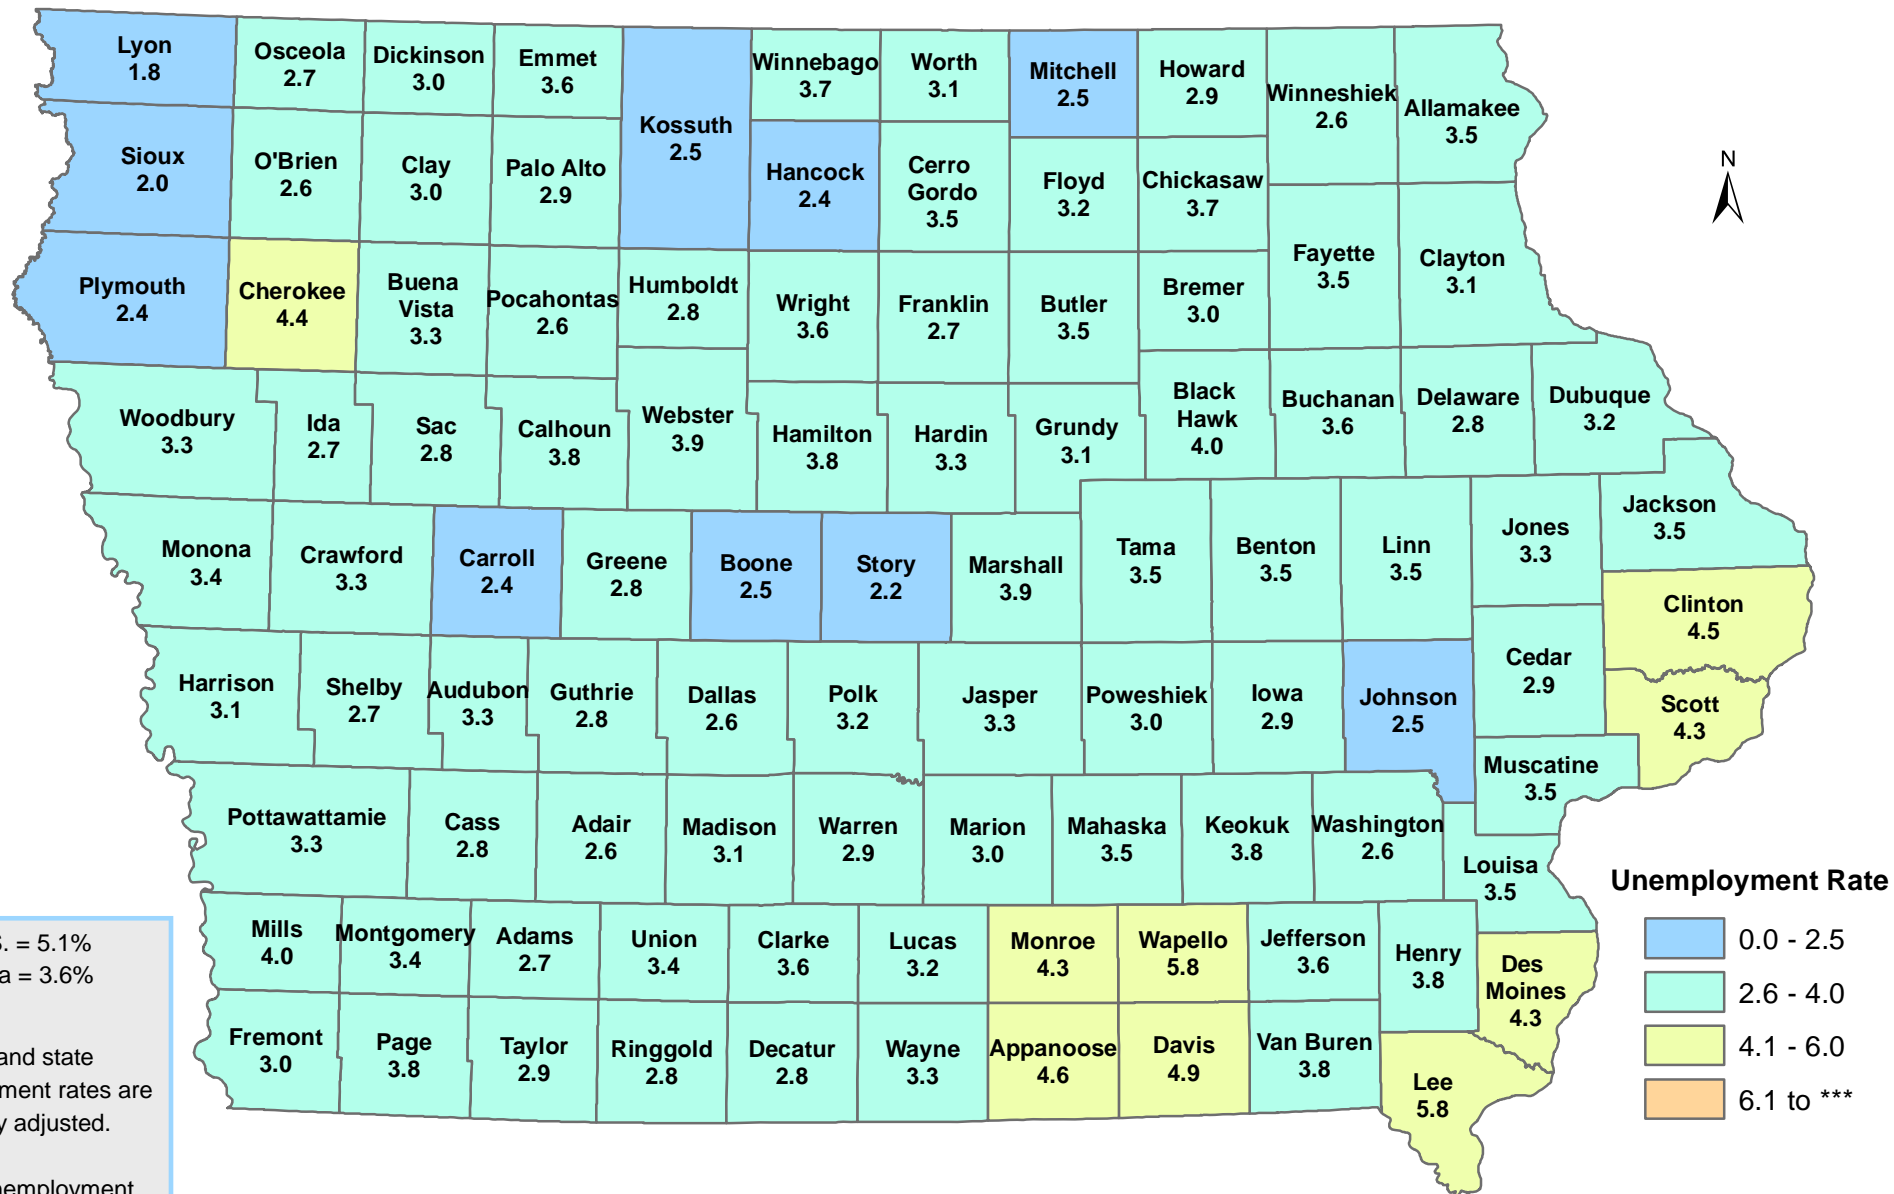

Iowa Unemployment Rates by County

September 2015

U.S. = 5.1%
Iowa = 3.6%

NOTE:
The U.S. and state unemployment rates are seasonally adjusted.

County unemployment rates are *not* seasonally adjusted.

Unemployment Rate

Source: Labor Market Information Division, Iowa Workforce Development