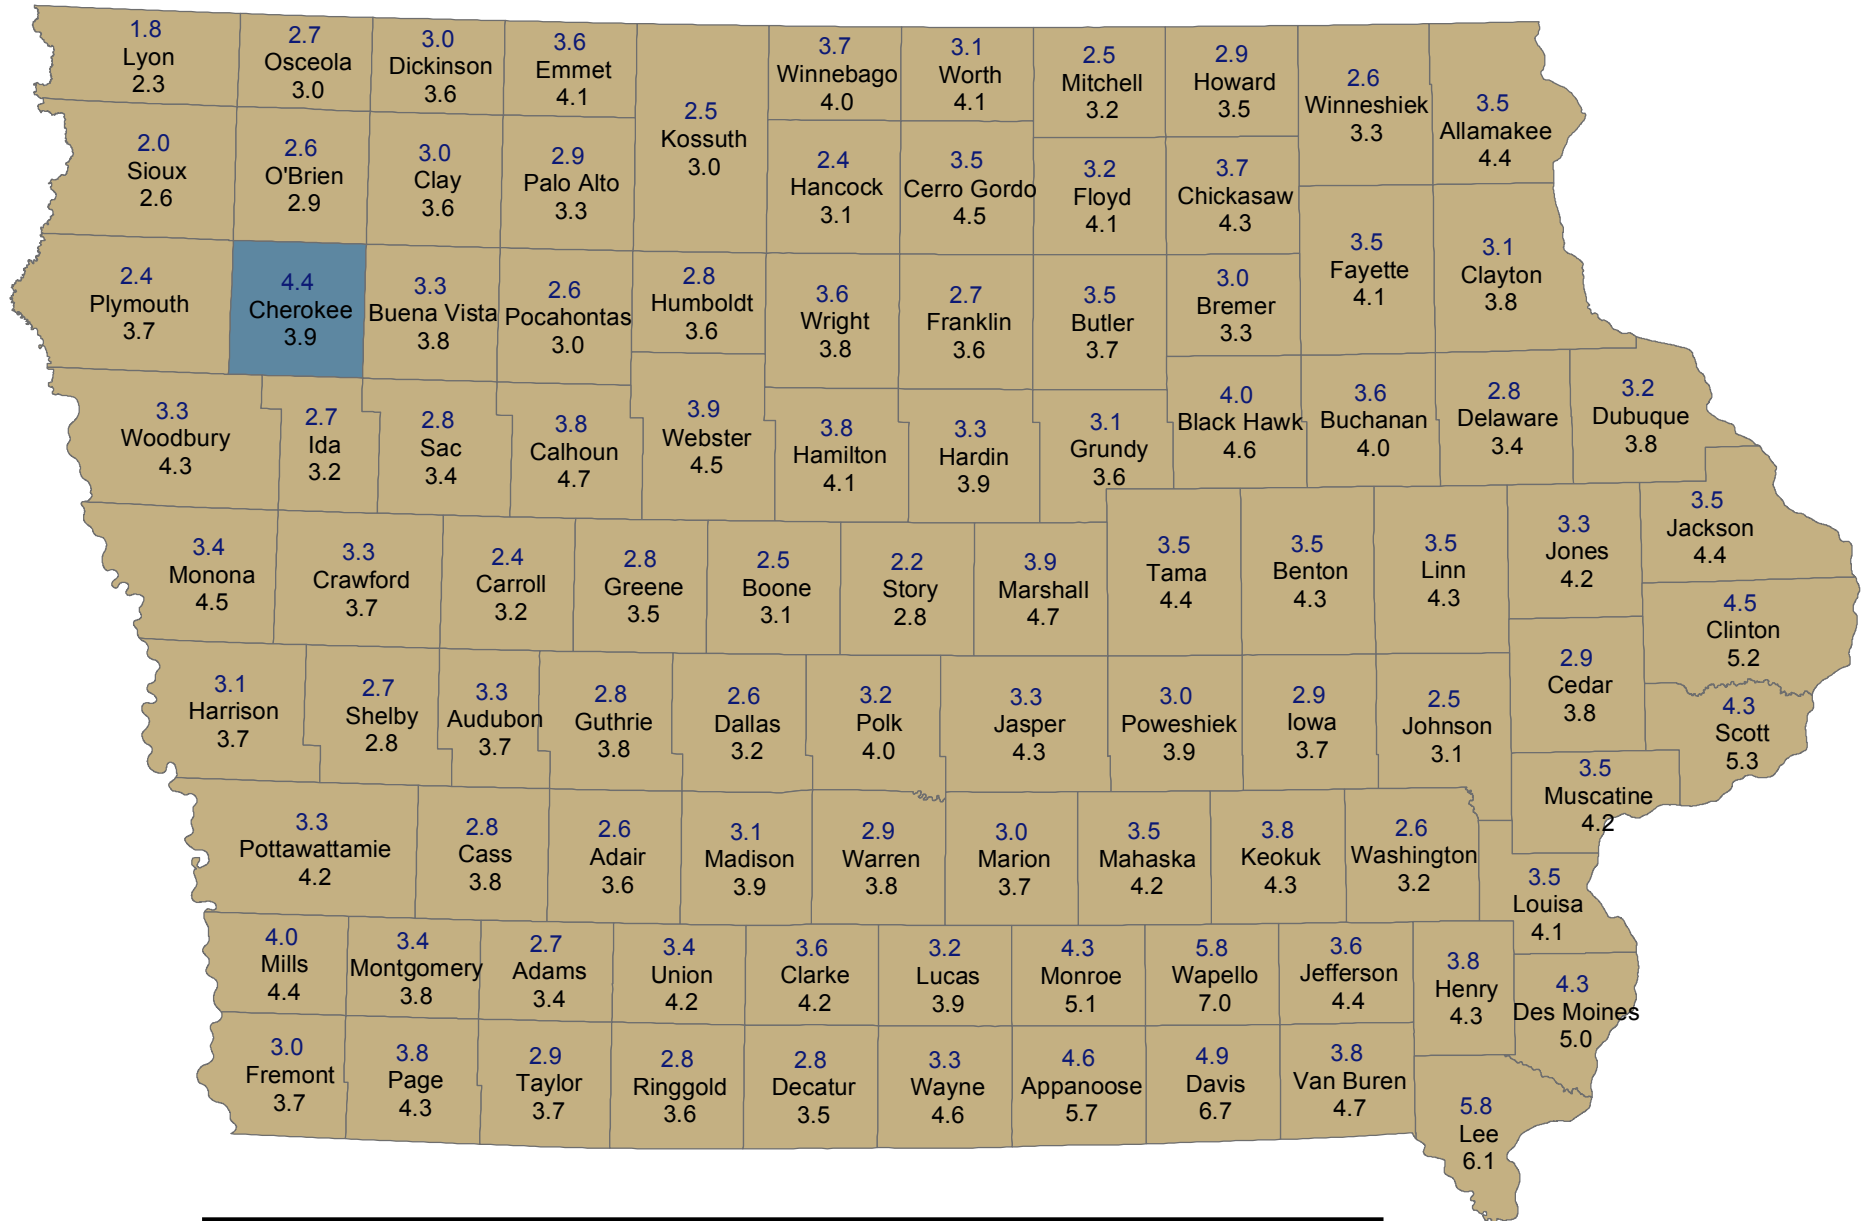

Unemployment Rates for Iowa Counties in September

September 2015 (Rate Above) and September 2014 (Rate Below)

Change Since Last Year Decrease No Change Increase