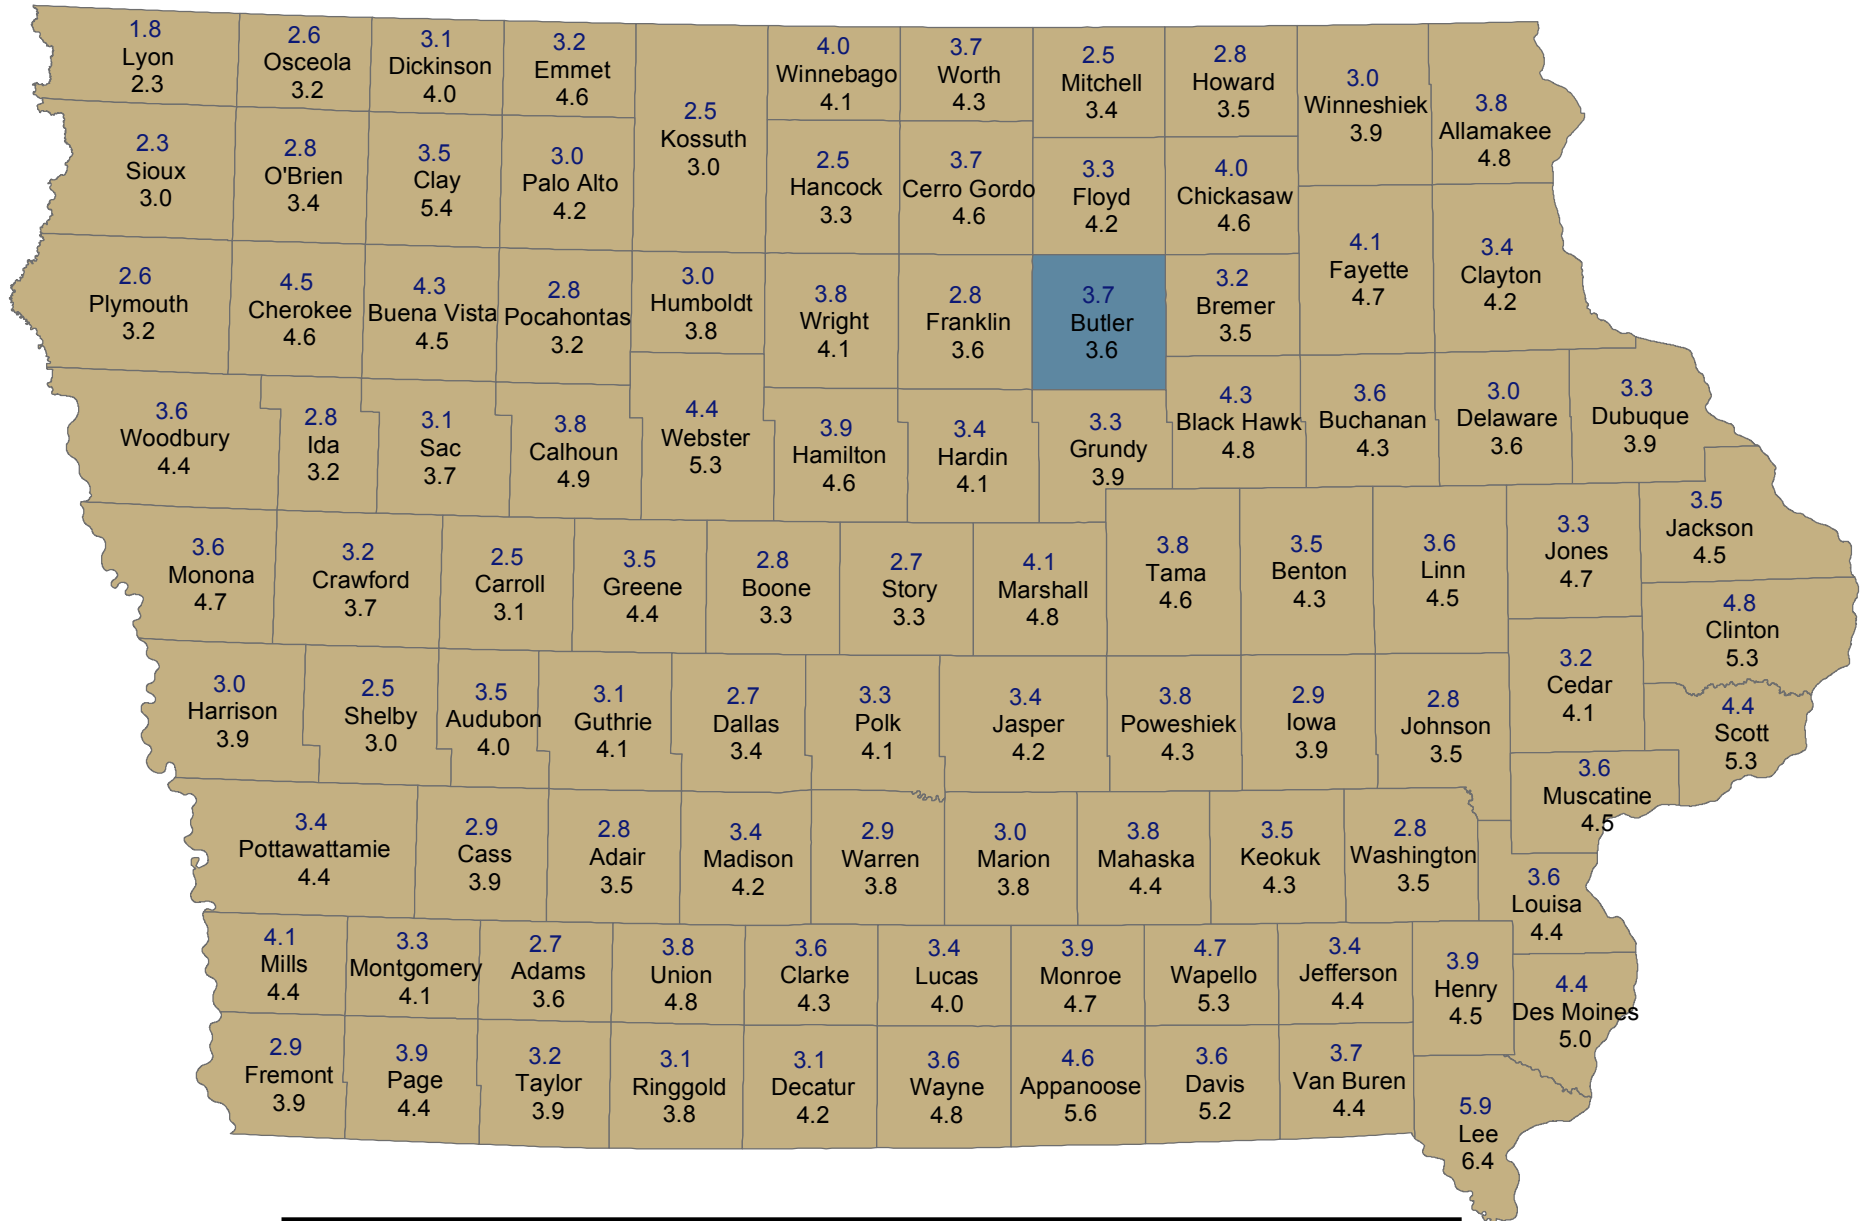

# Unemployment Rates for Iowa Counties in July

July 2015 (Rate Above) and July 2014 (Rate Below)

Change Since Last Year  Decrease  No Change  Increase