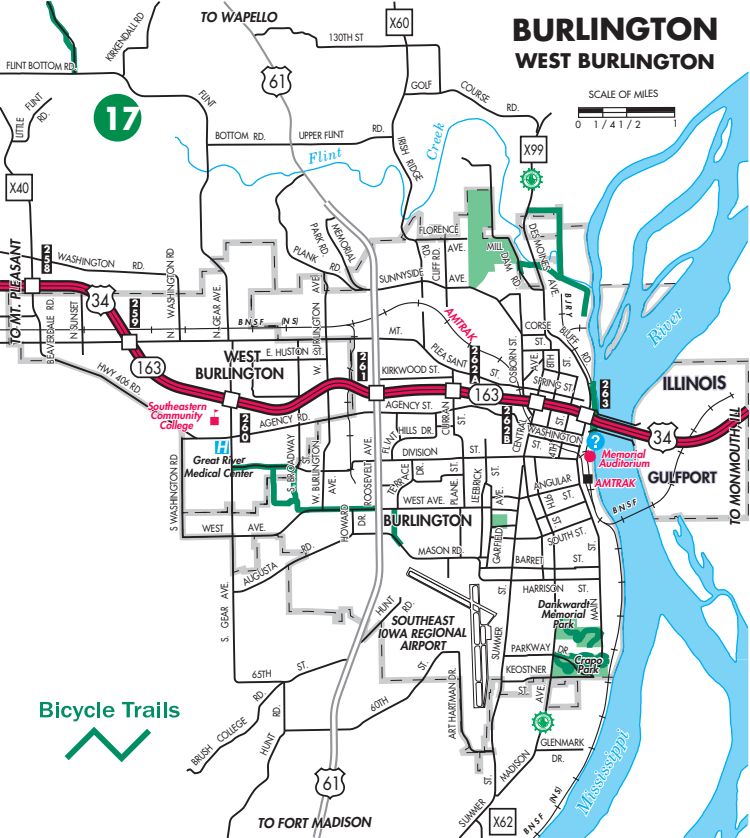

BURLINGTON WEST BURLINGTON

SCALE OF MILES

Bicycle Trails