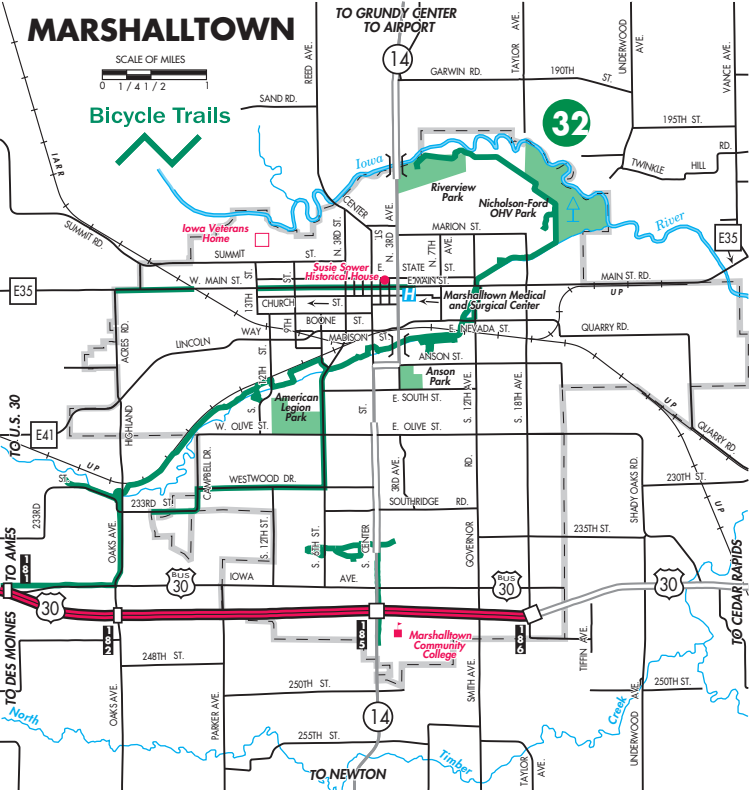

MARSHALLTOWN

SCALE OF MILES

Bicycle Trails

Iowa Veterans Home

Susie Swar Historical House

Riverview Park
Nicholson-Ford OHV Park
Marshalltown Medical and Surgical Center

American Legion Park

Anson Park

Marshalltown Community College

TO GRUNDY CENTER
TO AIRPORT

TO U.S. 30

TO AMES

TO DES MOINES

North

TO NEWTON

TO CEDAR RAPIDS