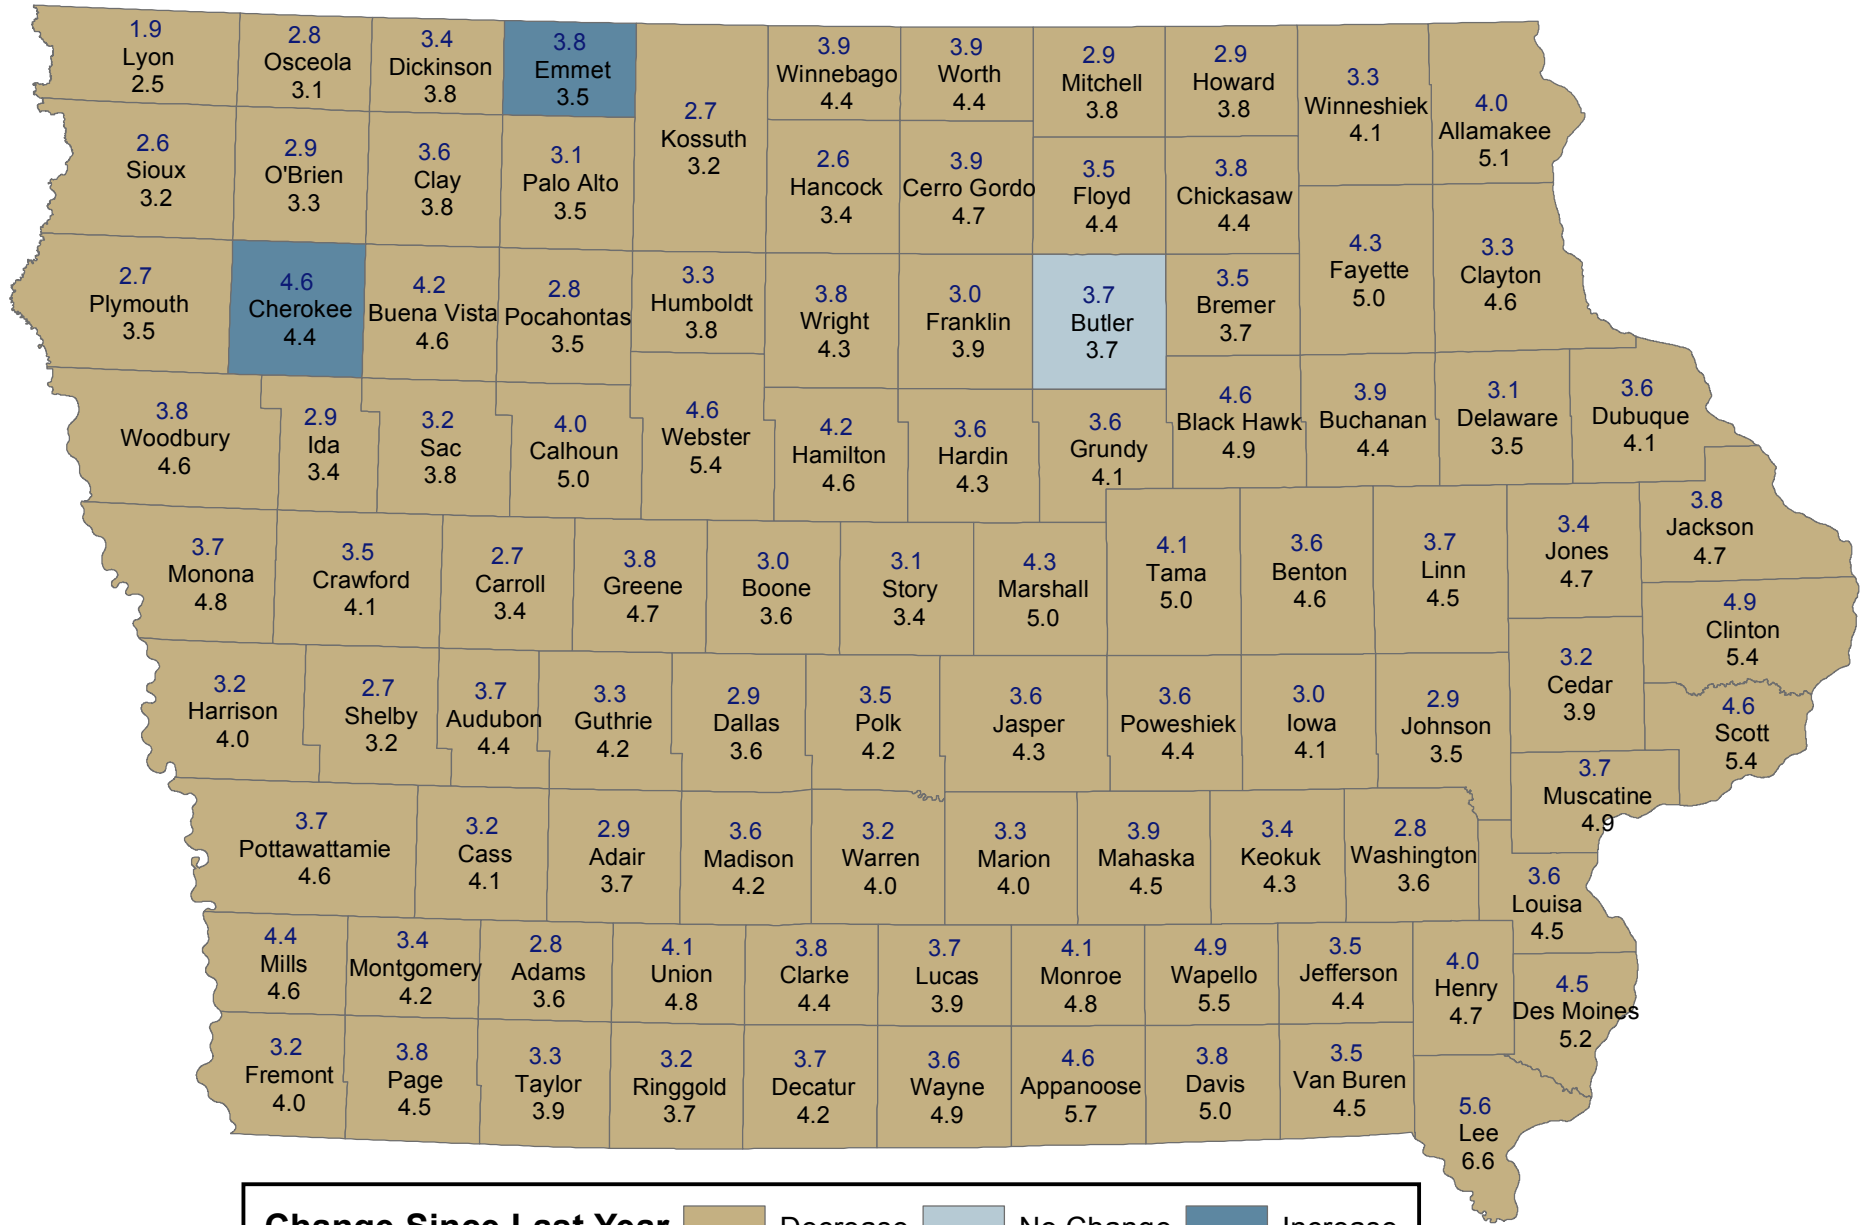

Unemployment Rates for Iowa Counties in June

June 2015 (Rate Above) and June 2014 (Rate Below)

Change Since Last Year Decrease No Change Increase