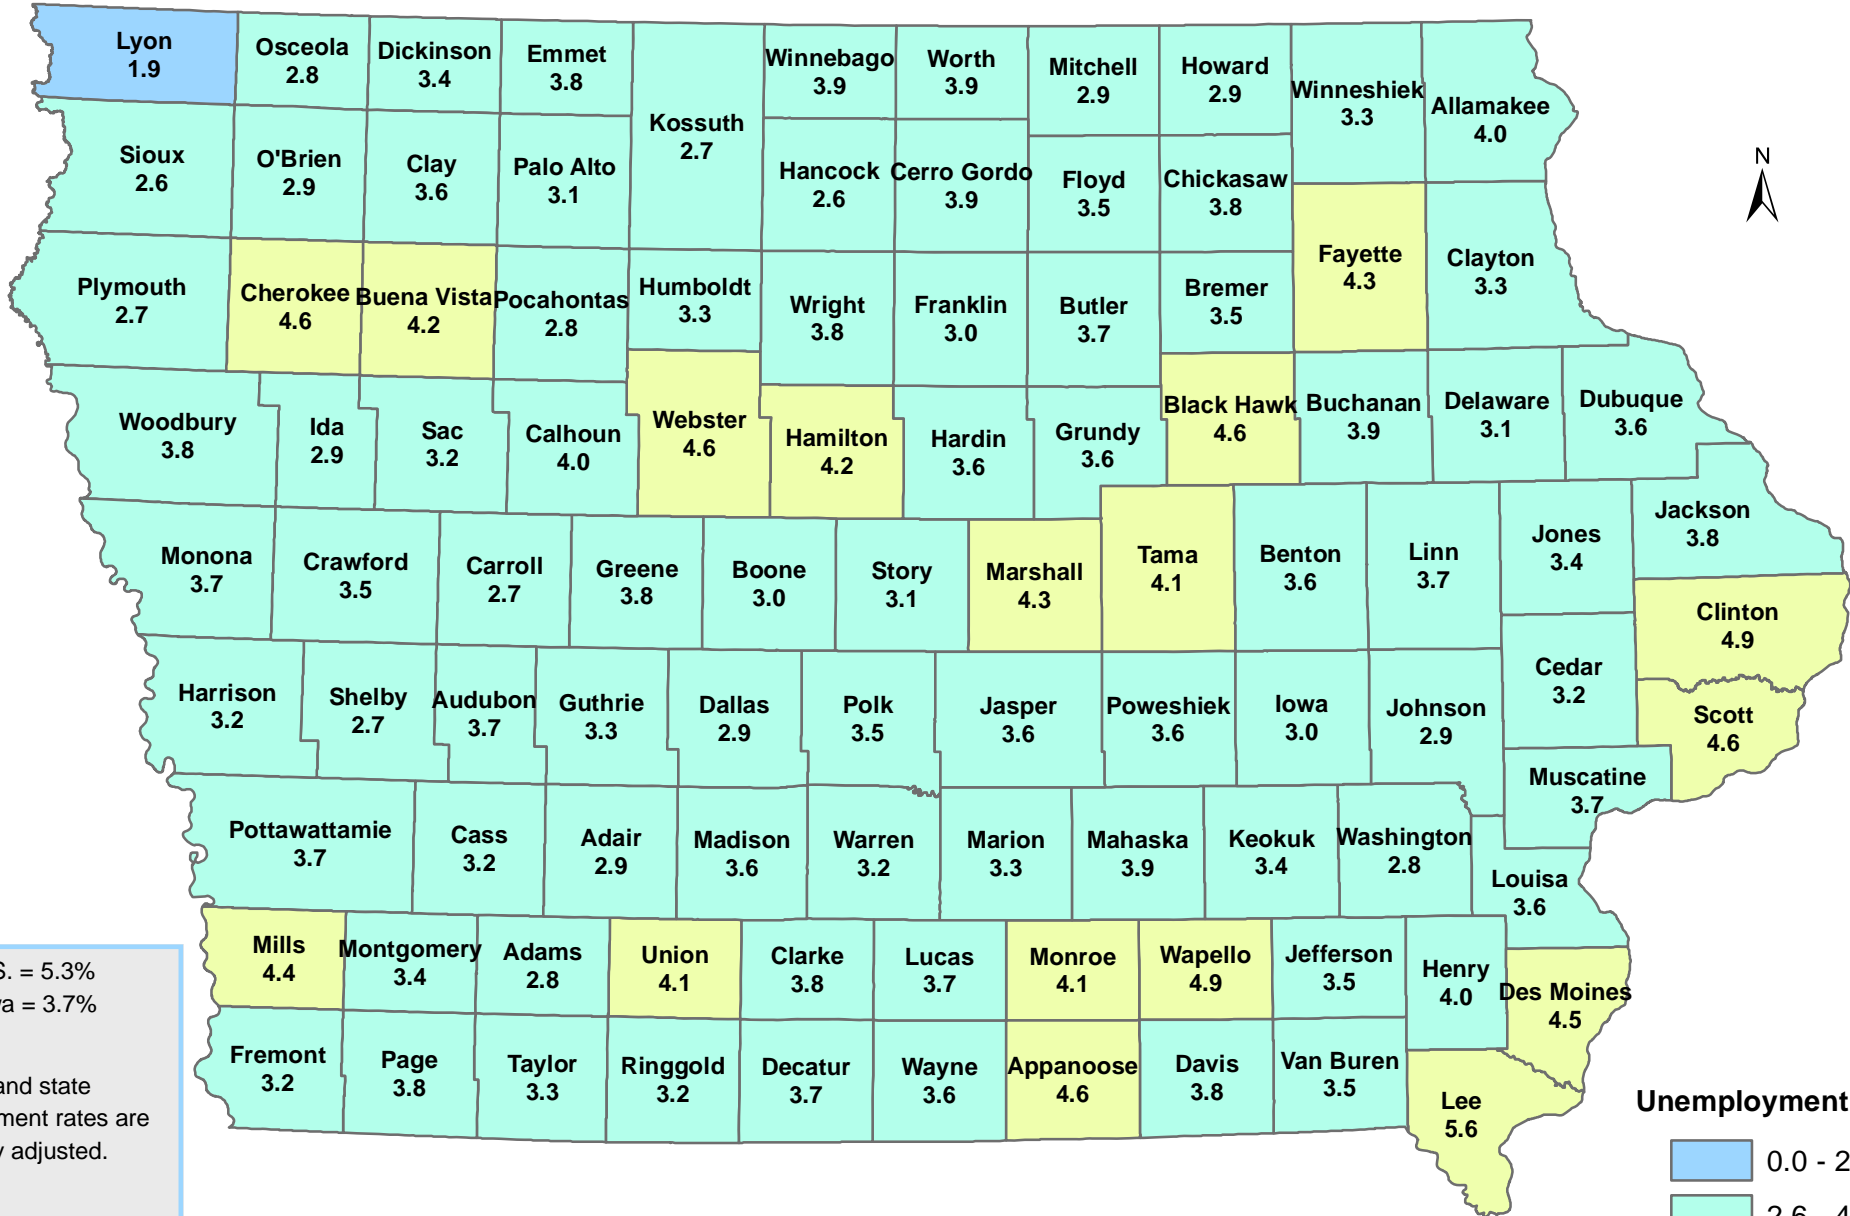

# Iowa Unemployment Rates by County

## June 2015

U.S. = 5.3%  
Iowa = 3.7%

**NOTE:**  
The U.S. and state unemployment rates are seasonally adjusted.

County unemployment rates are *not* seasonally adjusted.

Source: Labor Market Information Division, Iowa Workforce Development

**Unemployment Rate**