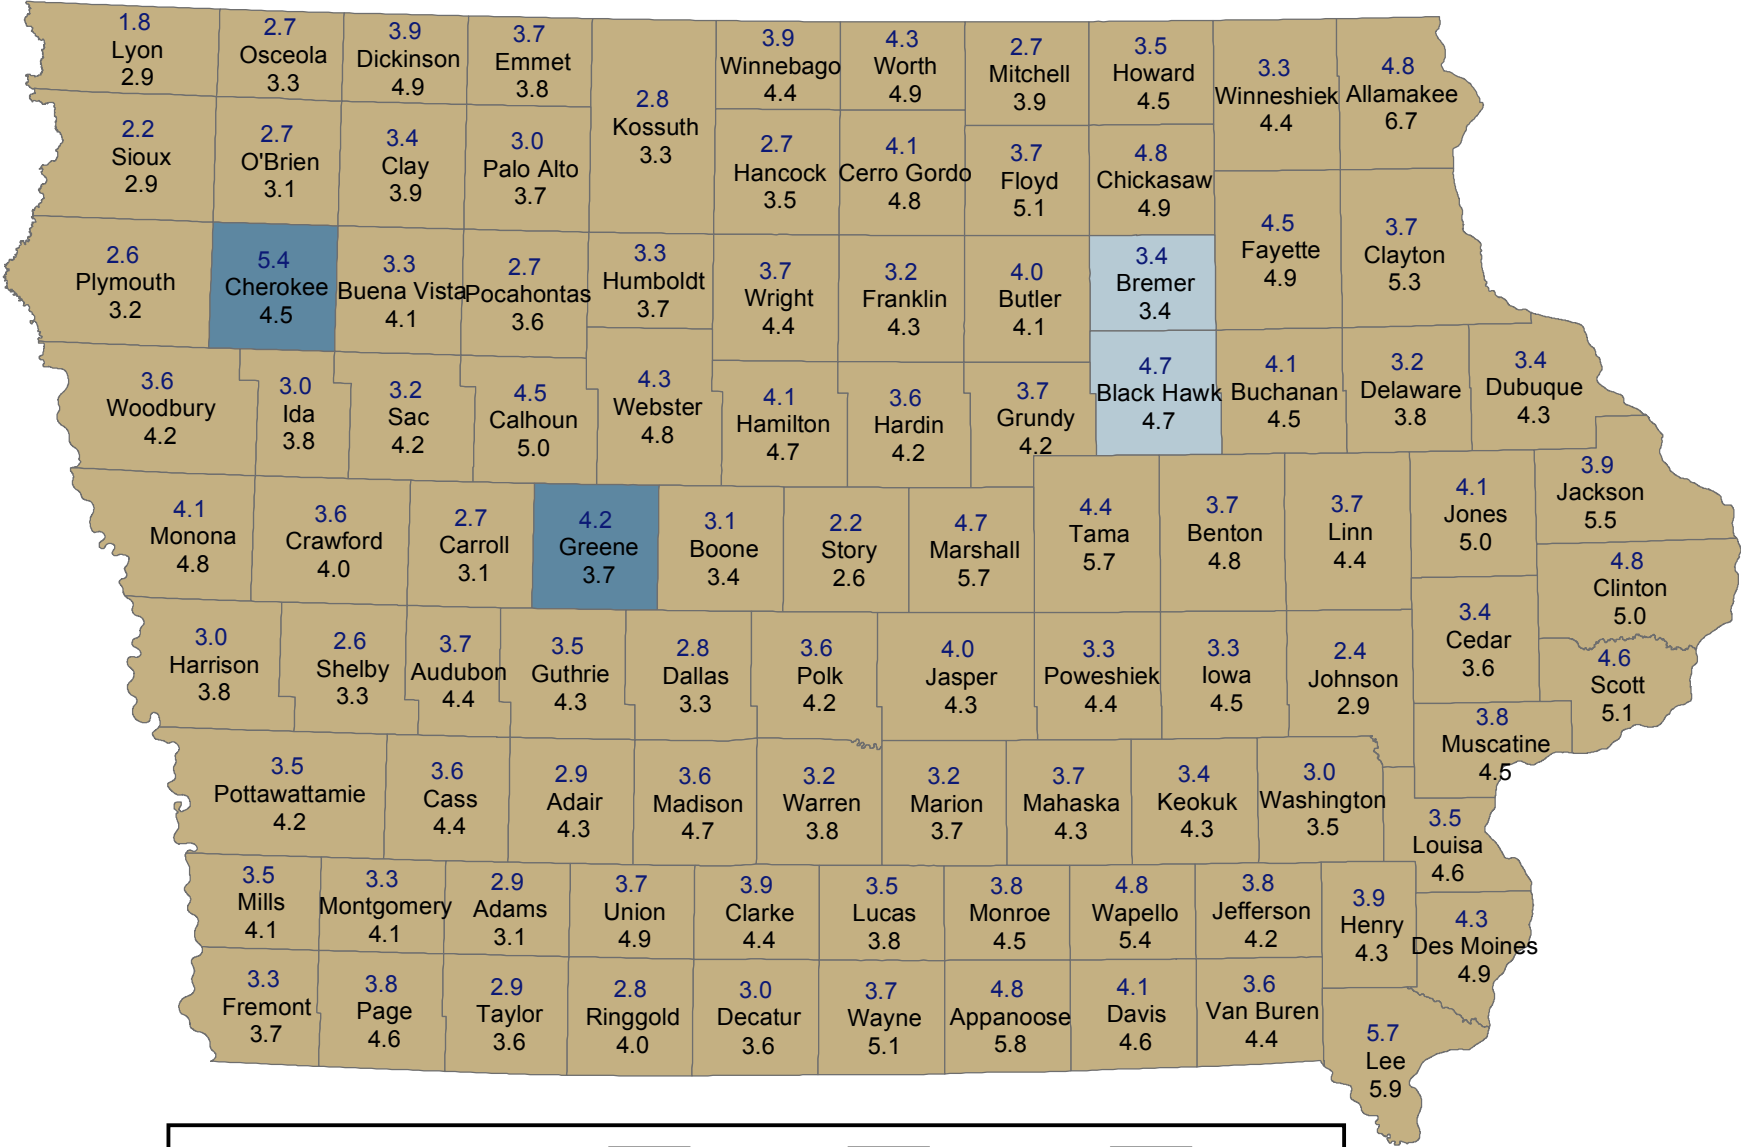

Unemployment Rates for Iowa Counties in April

April 2015 (Rate Above) and April 2014 (Rate Below)

Change Since Last Year Decrease No Change Increase