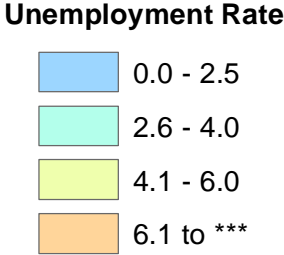

Iowa Unemployment Rates by County

April 2015

U.S. = 5.4%
Iowa = 3.8%

NOTE:
The U.S. and state unemployment rates are seasonally adjusted.

County unemployment rates are *not* seasonally adjusted.

Source: Communications and Labor Market Information Division, Iowa Workforce Development