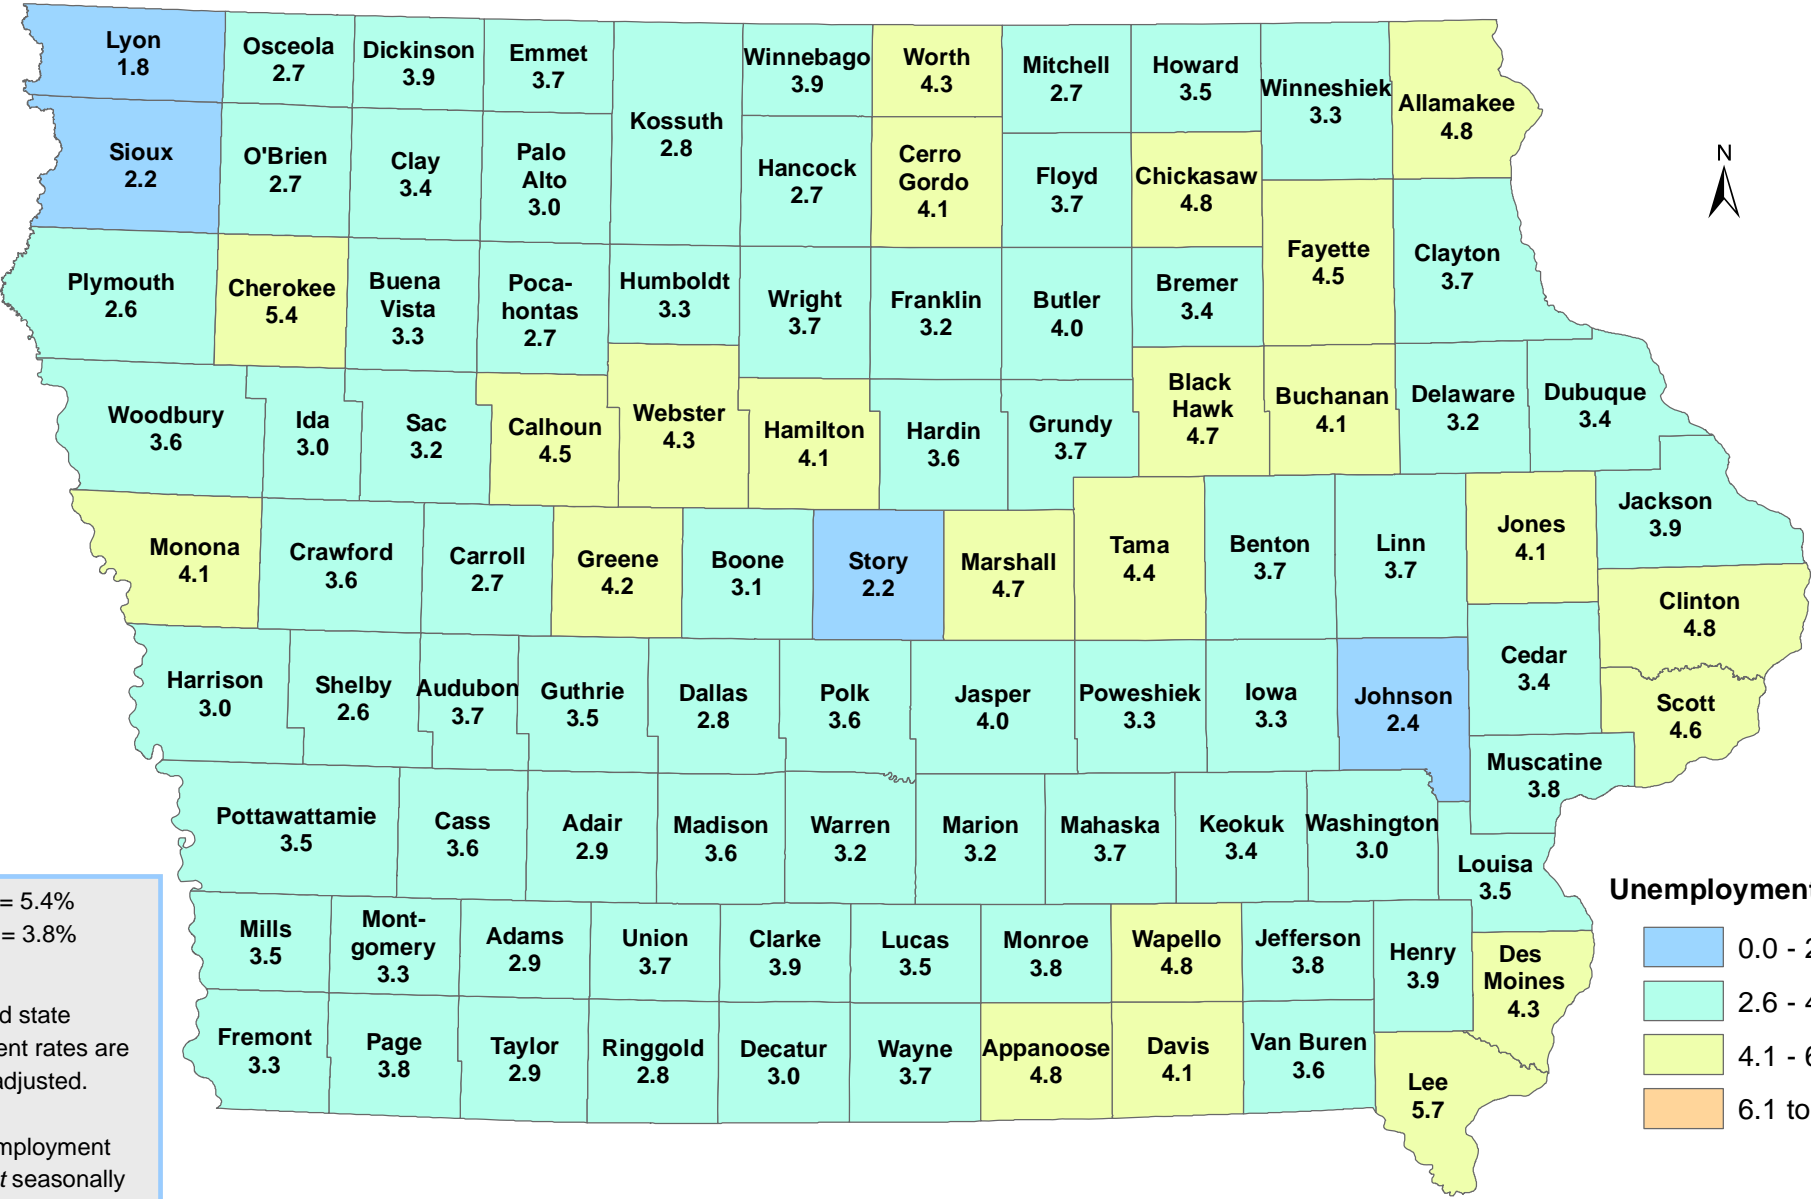

Iowa Unemployment Rates by County

April 2015

U.S. = 5.4%
Iowa = 3.8%

NOTE:
The U.S. and state unemployment rates are seasonally adjusted.

County unemployment rates are *not* seasonally adjusted.

Source: Communications and Labor Market Information Division, Iowa Workforce Development