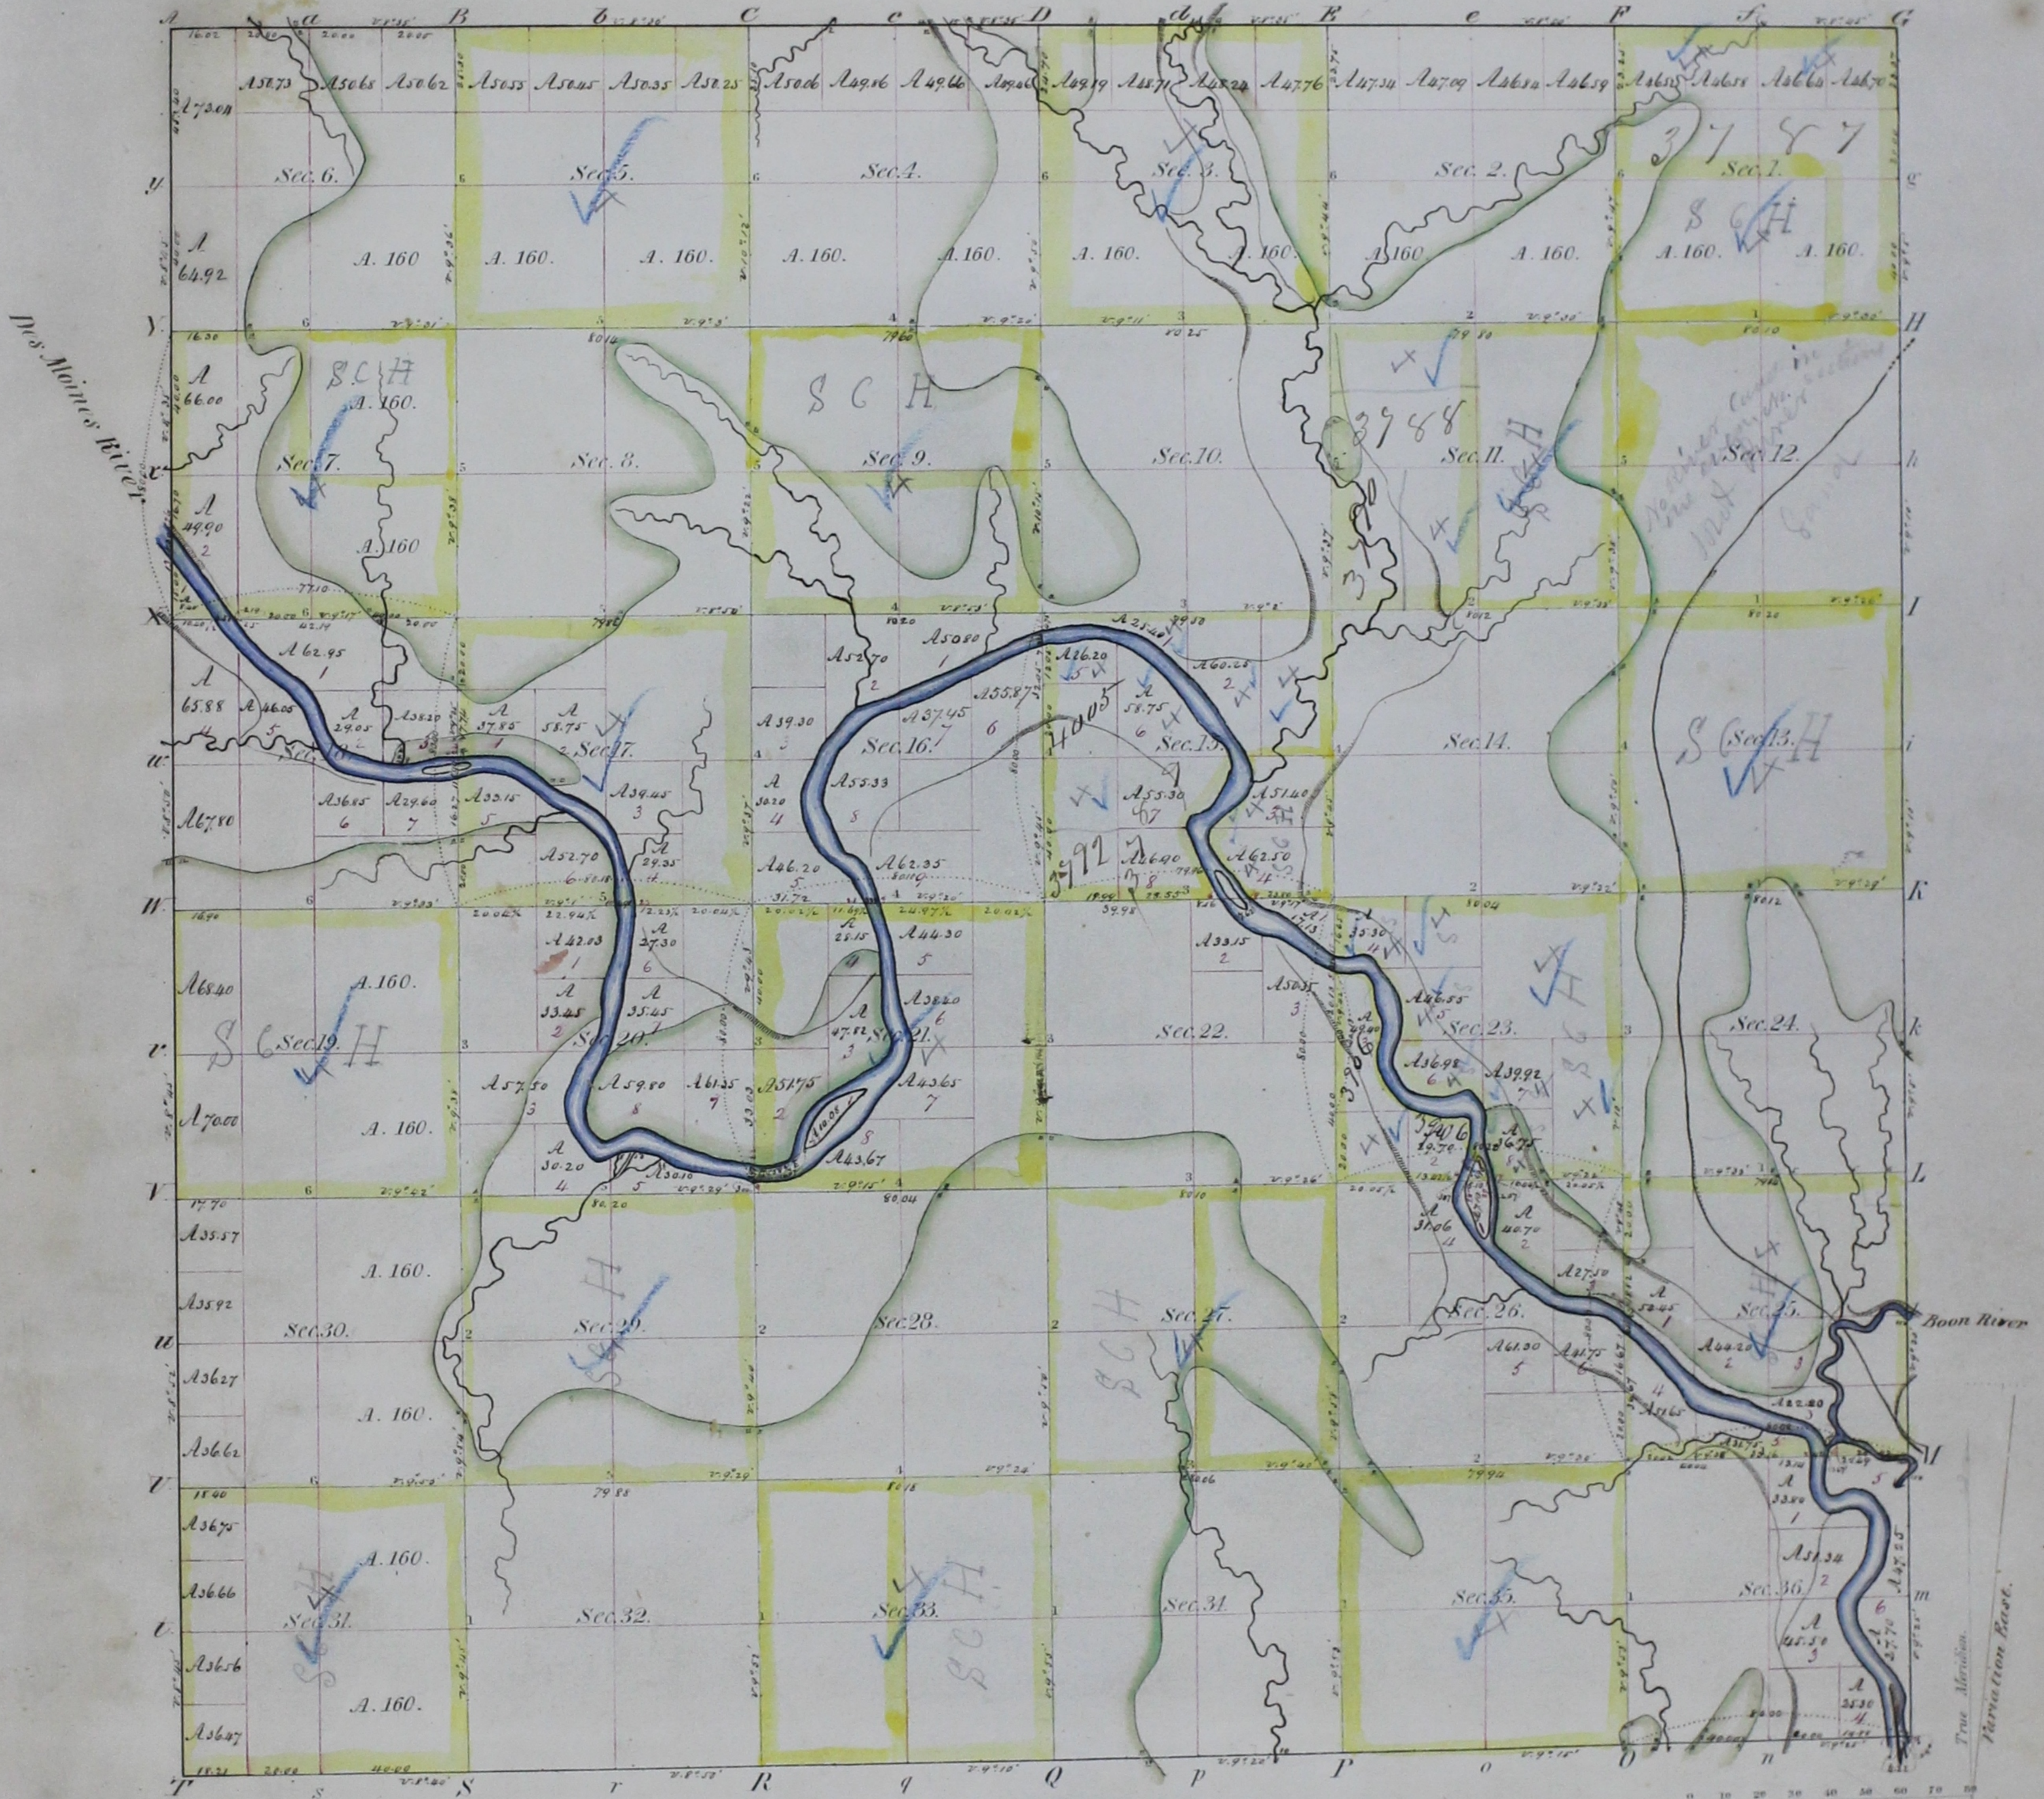

Township N^o 87 N; Range N^o 27 West 5th Mer. Webster

Mrs. Minnie Wiley

Surveyed in 1849 by *E. S. Norris* Deputy Surveyor.

I certify that the above is a true copy of the
Original plot in this Office.
C. H. Booth
Surveyor General's Office,
Dubuque Mo. 1st 1850
Sur. Genl.