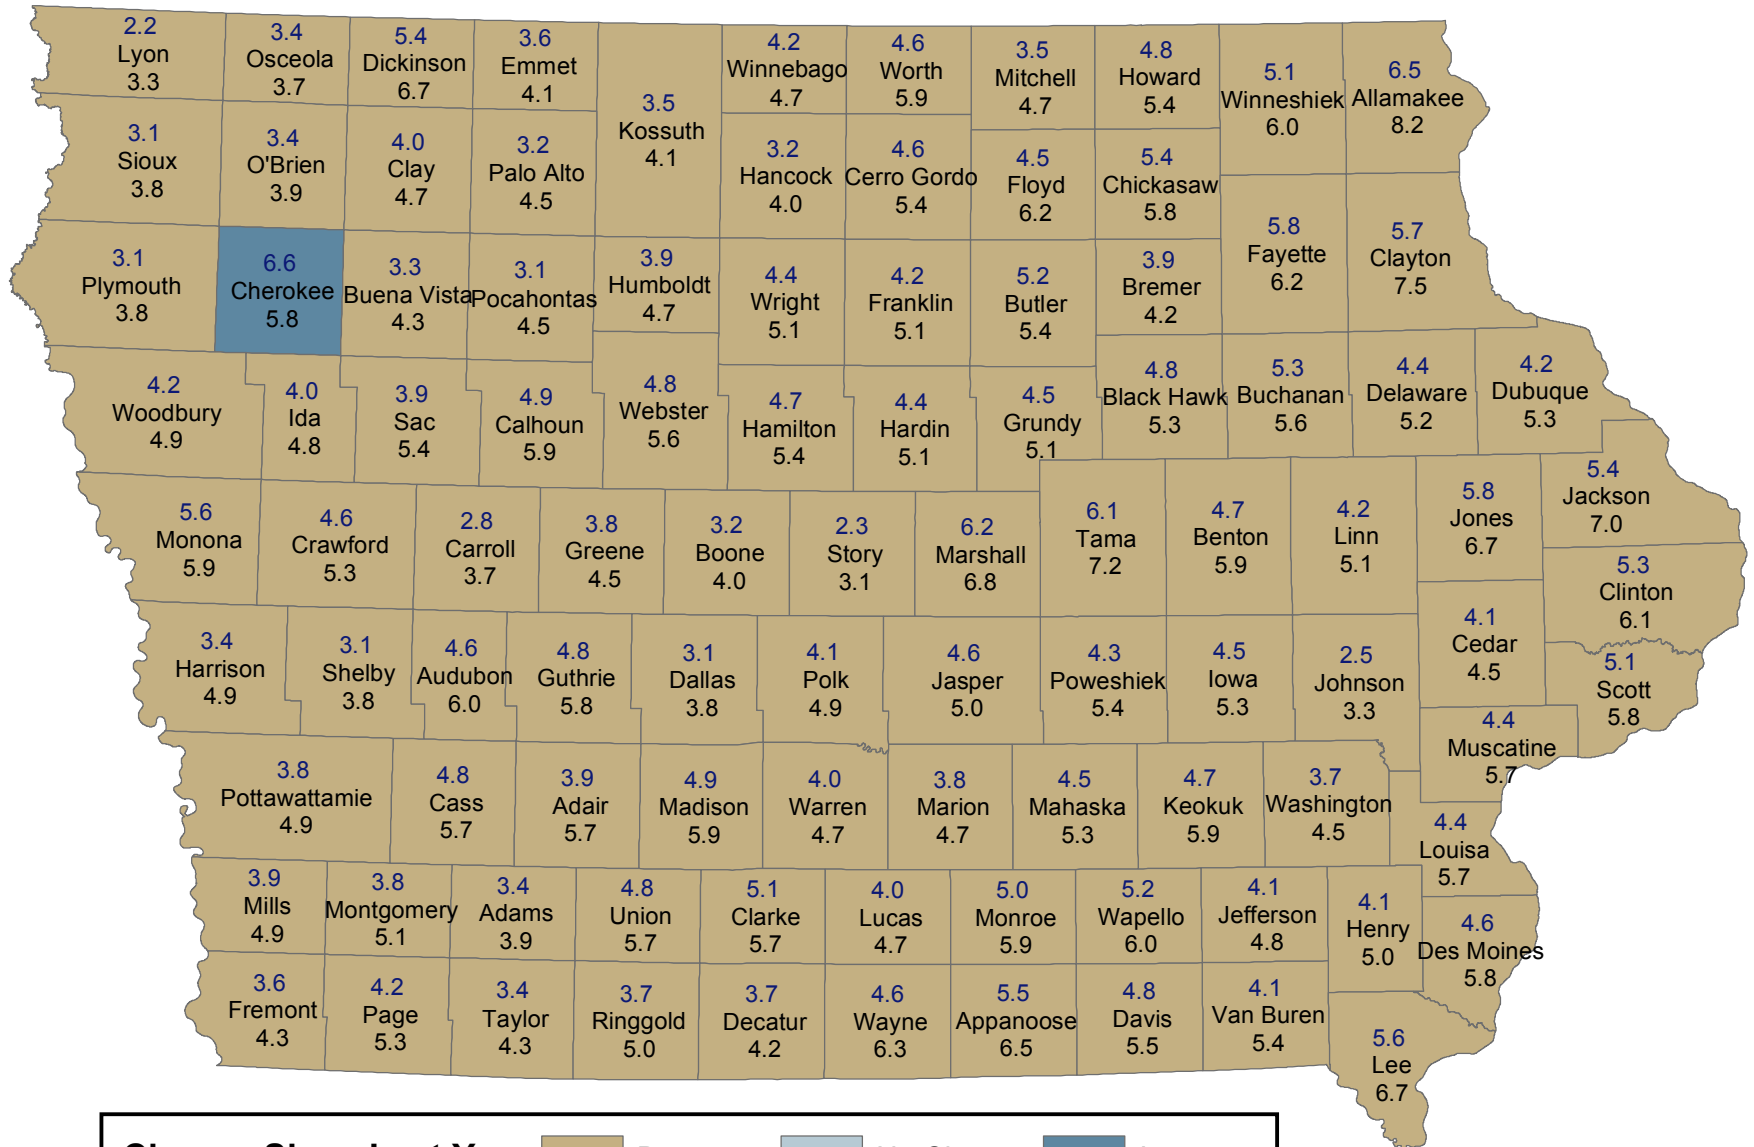

# Unemployment Rates for Iowa Counties in March

March 2015 (Rate Above) and March 2014 (Rate Below)

Change Since Last Year  Decrease  No Change  Increase