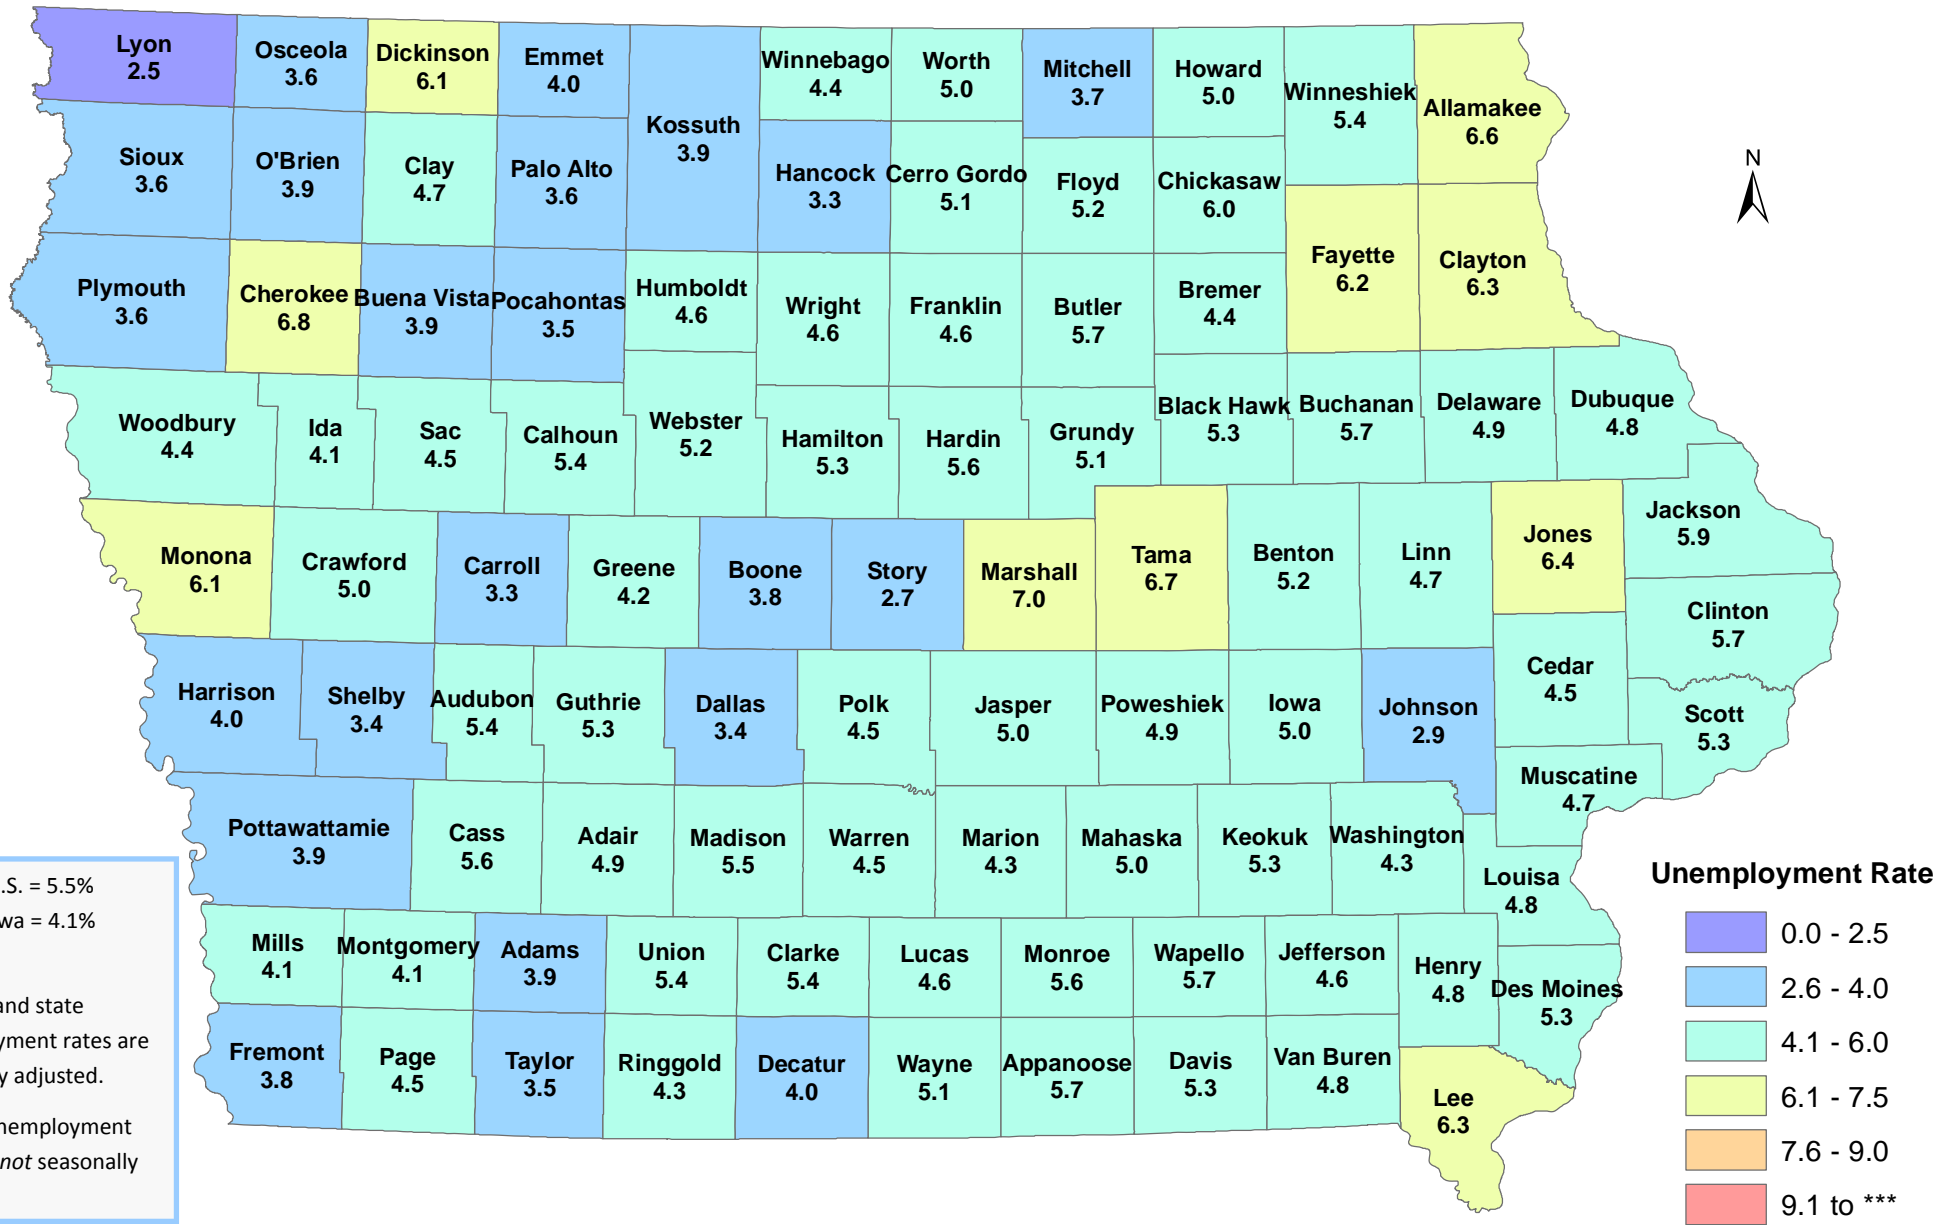

Iowa Unemployment Rates by County

February 2015

U.S. = 5.5%
Iowa = 4.1%

NOTE:
The U.S. and state unemployment rates are seasonally adjusted.

County unemployment rates are *not* seasonally adjusted.

Source: Communications and Labor Market Information Division, Iowa Workforce Development