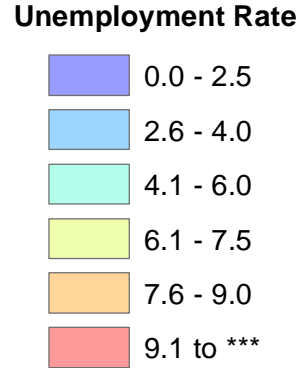

Iowa Unemployment Rates by County

February 2015

U.S. = 5.5%
Iowa = 4.1%

NOTE:
The U.S. and state unemployment rates are seasonally adjusted.

County unemployment rates are *not* seasonally adjusted.

Source: Communications and Labor Market Information Division, Iowa Workforce Development