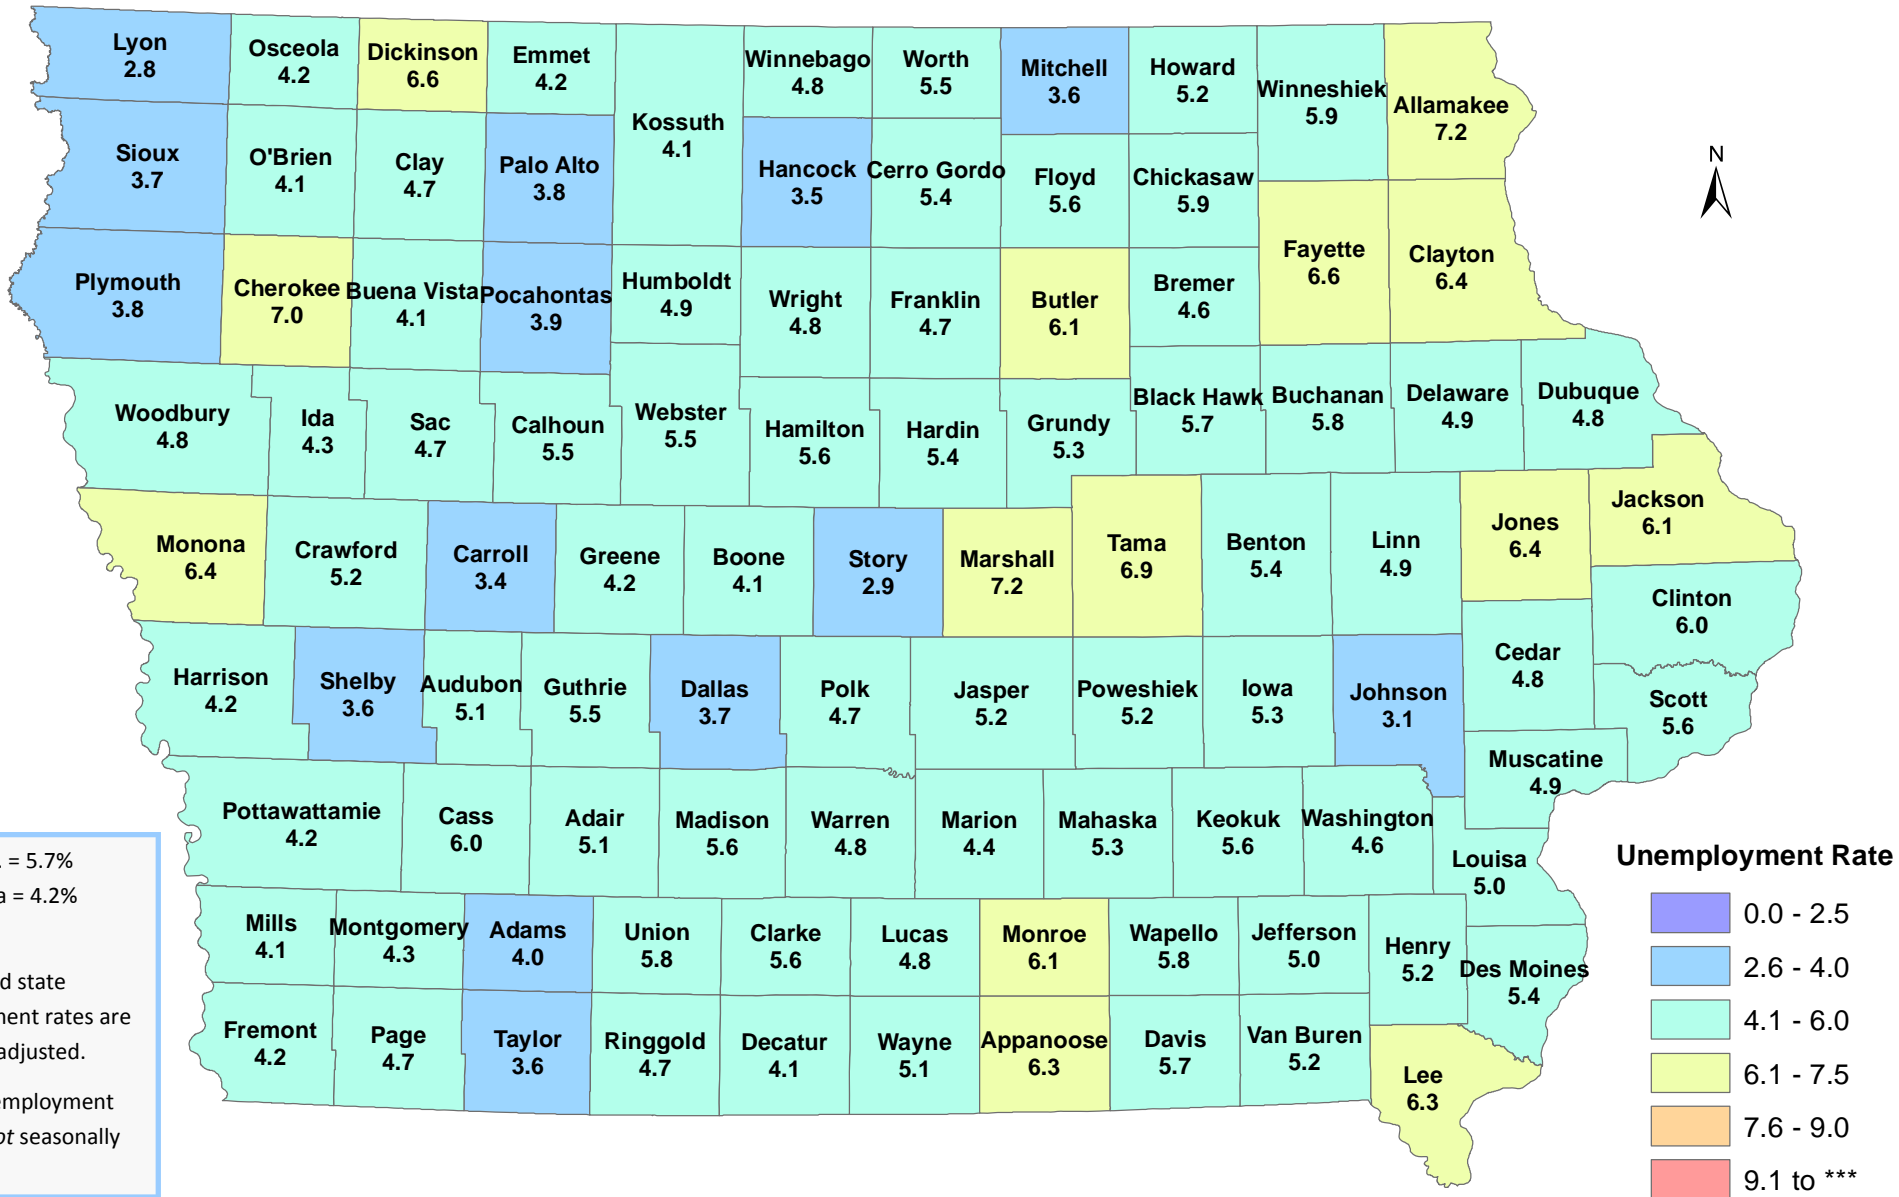

Iowa Unemployment Rates by County

January 2015

U.S. = 5.7%
Iowa = 4.2%

NOTE:
The U.S. and state unemployment rates are seasonally adjusted.
County unemployment rates are *not* seasonally adjusted.

Source: Communication and Labor Market Information Division, Iowa Workforce Development