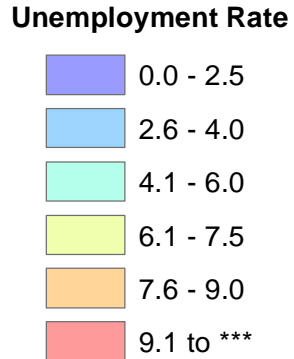

Iowa Unemployment Rates by County

January 2015

U.S. = 5.7%
Iowa = 4.2%

NOTE:
The U.S. and state unemployment rates are seasonally adjusted.
County unemployment rates are *not* seasonally adjusted.

Source: Communication and Labor Market Information Division, Iowa Workforce Development