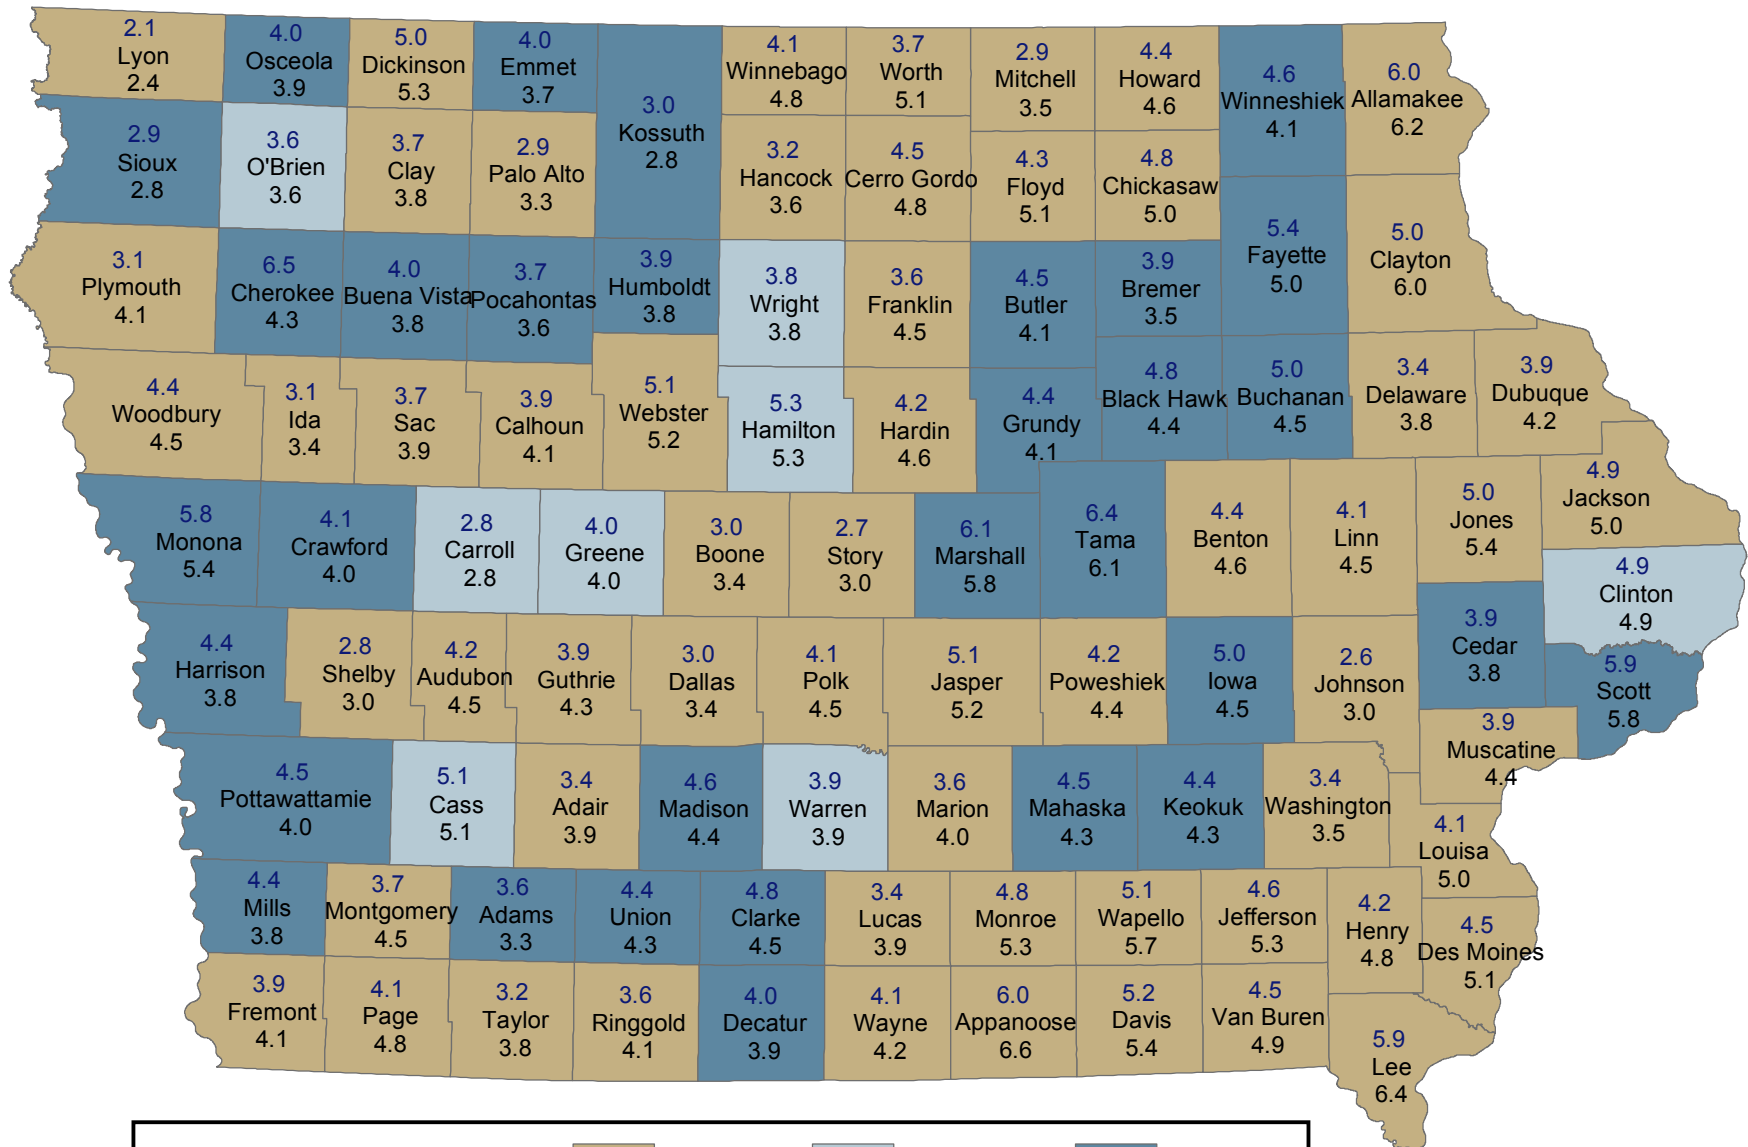

# Unemployment Rates for Iowa Counties in December

December 2014 (Rate Above) and December 2013 (Rate Below)

**Change Since Last Year**    Decrease    No Change    Increase