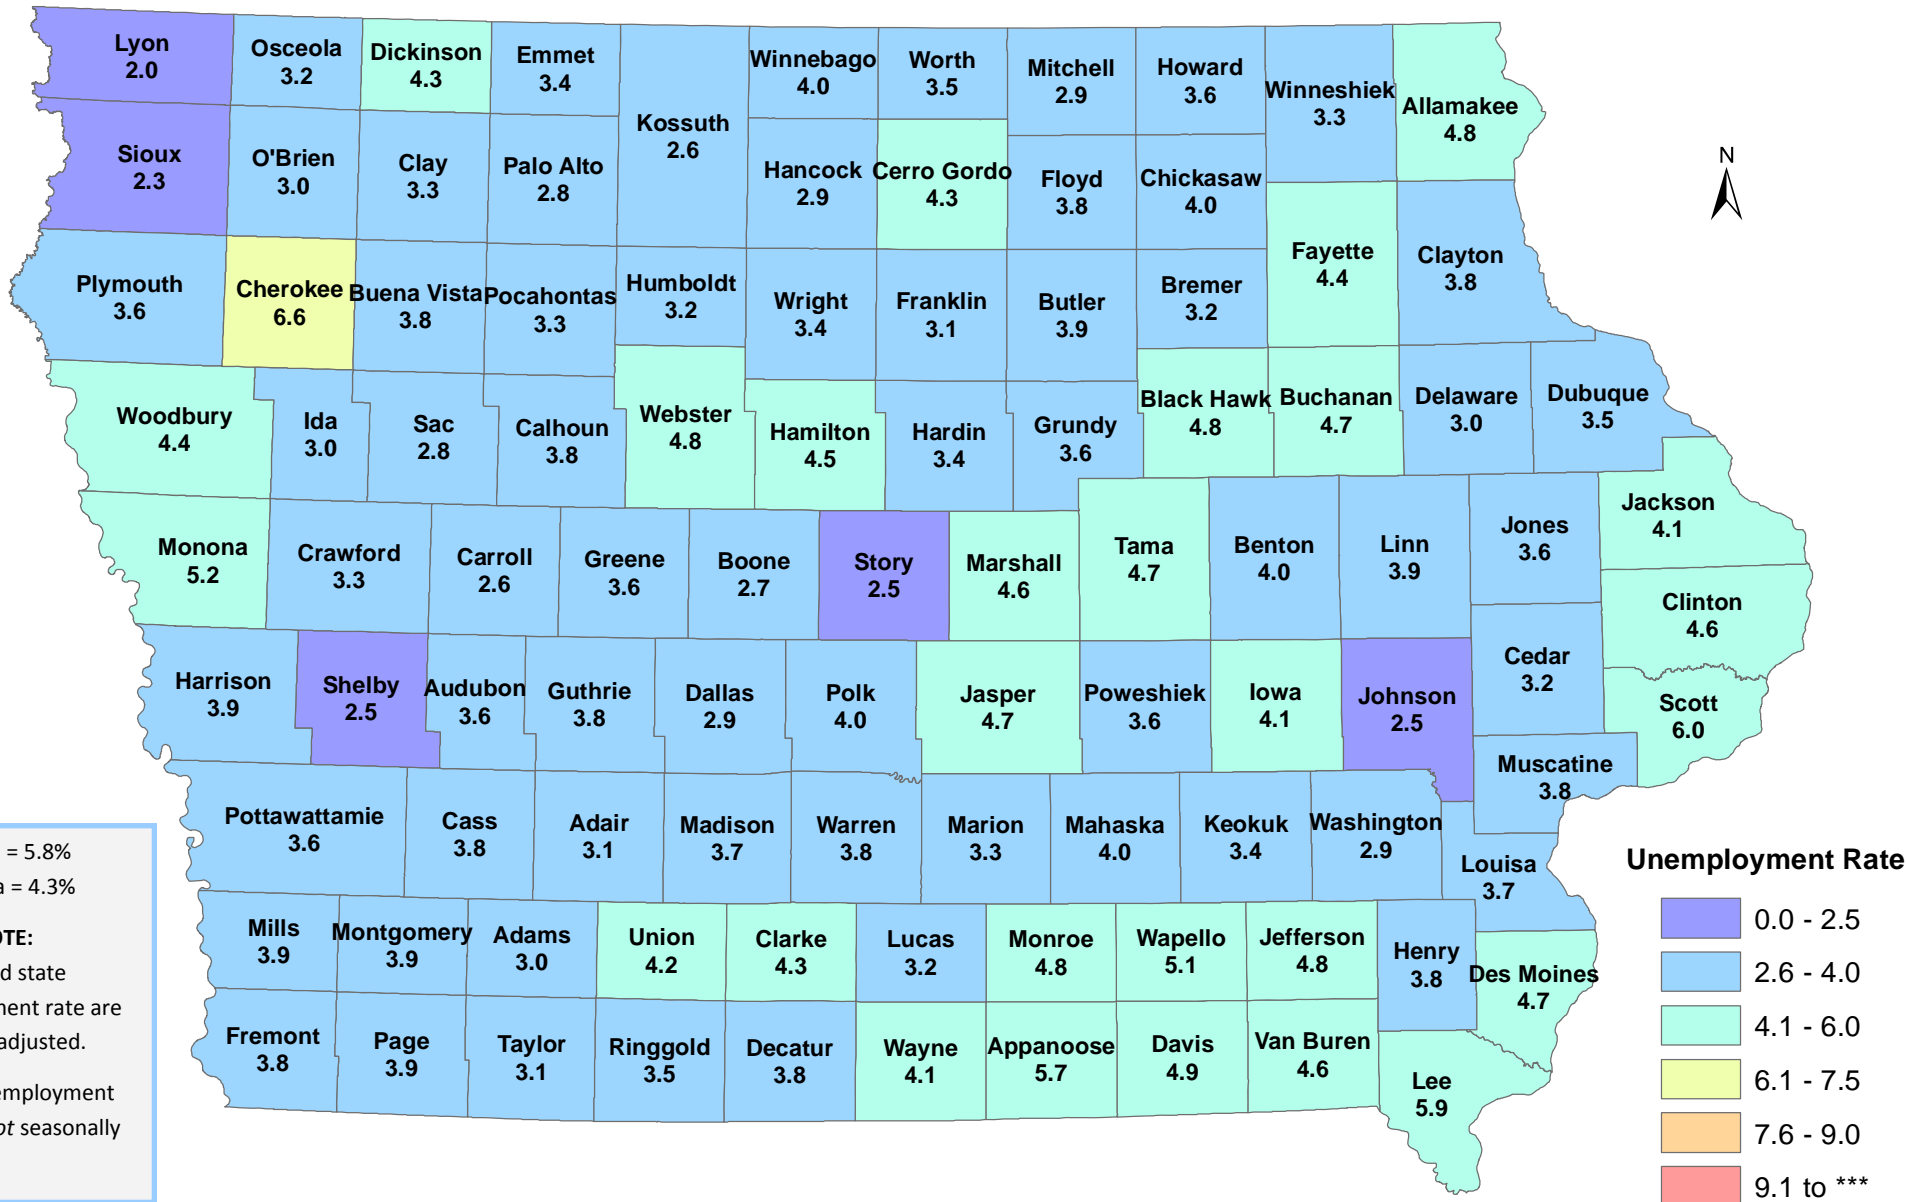

Iowa Unemployment Rates by County

November 2014

U.S. = 5.8%
Iowa = 4.3%

NOTE:
The U.S. and state unemployment rate are seasonally adjusted.
County unemployment rates are *not* seasonally adjusted.

Source: Communication and Labor Market Information Division, Iowa Workforce Development