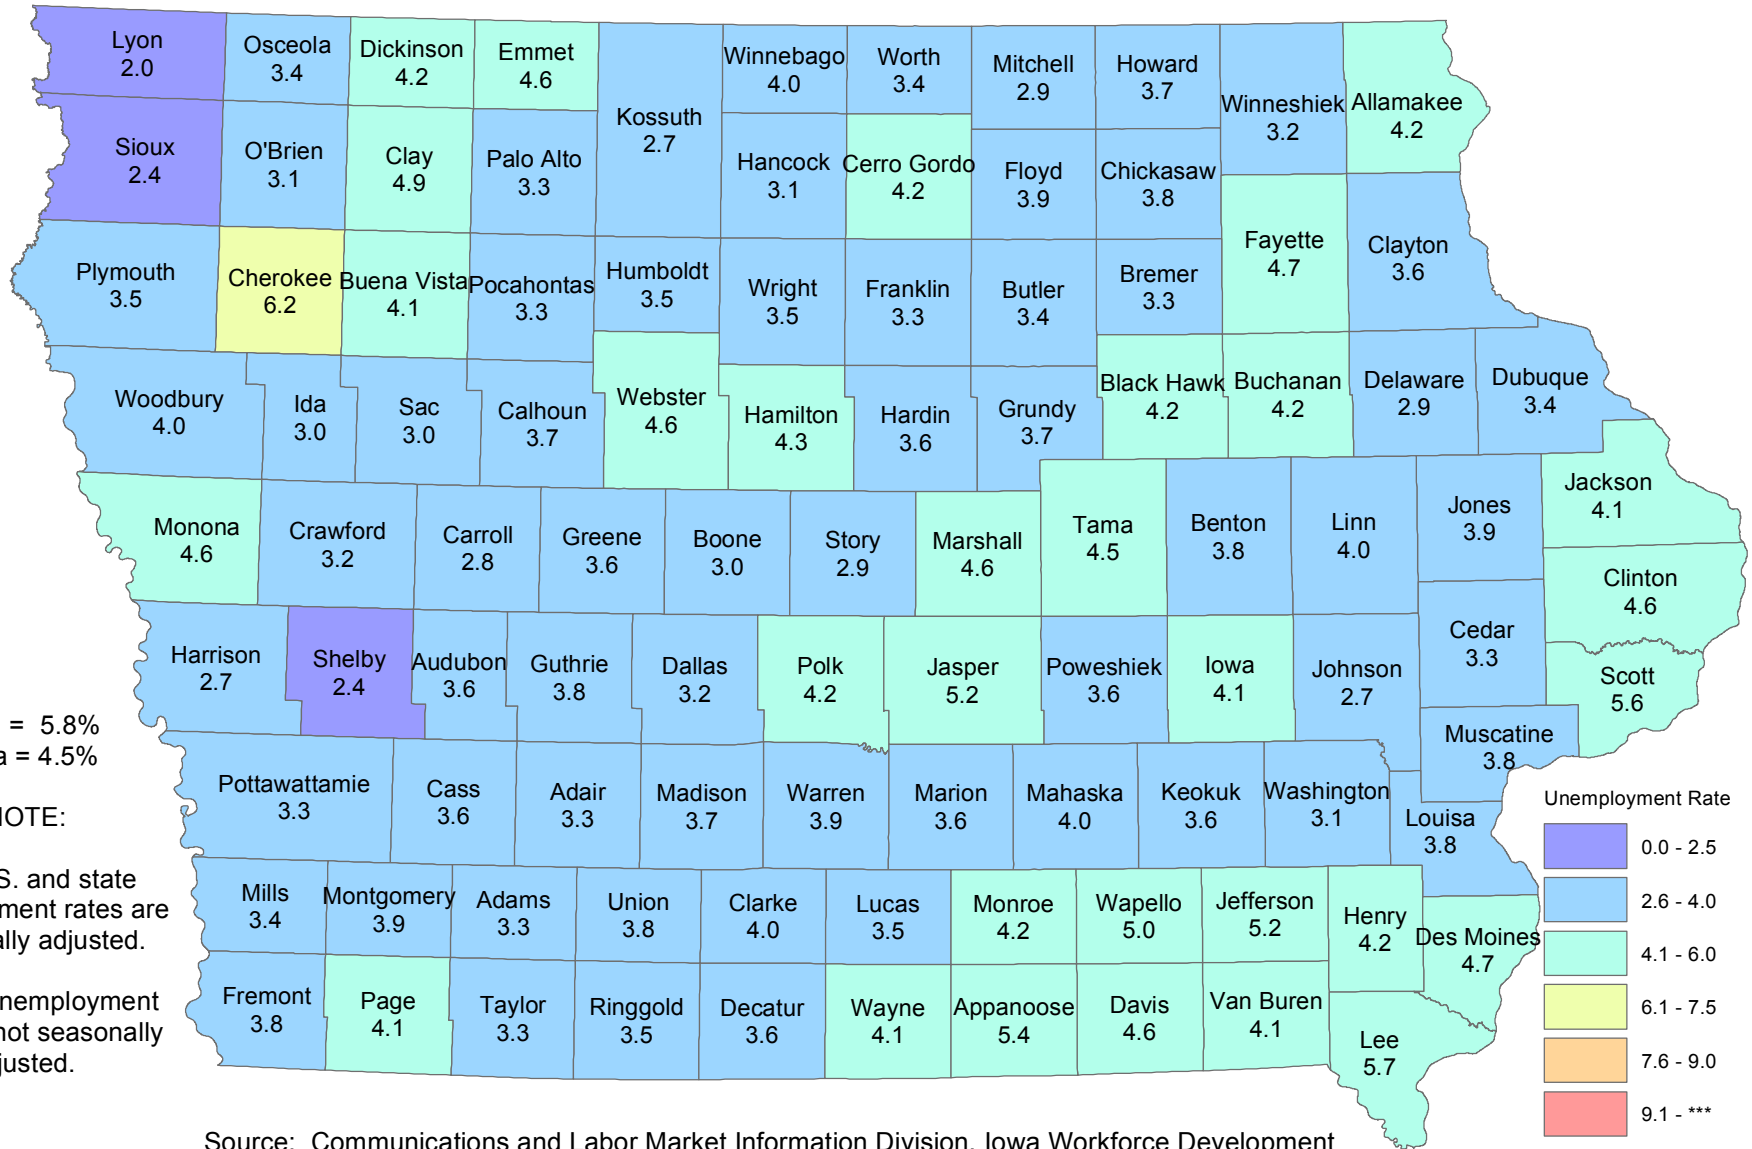

Iowa Unemployment Rates by County

October 2014

U.S. = 5.8%
Iowa = 4.5%

NOTE:

The U.S. and state unemployment rates are seasonally adjusted.

County unemployment rates are not seasonally adjusted.

Source: Communications and Labor Market Information Division, Iowa Workforce Development