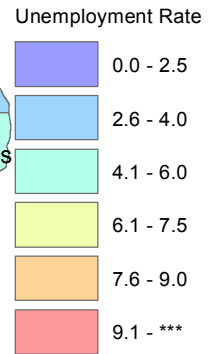

Iowa Unemployment Rates by County

October 2014

U.S. = 5.8%
Iowa = 4.5%

NOTE:

The U.S. and state unemployment rates are seasonally adjusted.

County unemployment rates are not seasonally adjusted.

Source: Communications and Labor Market Information Division, Iowa Workforce Development