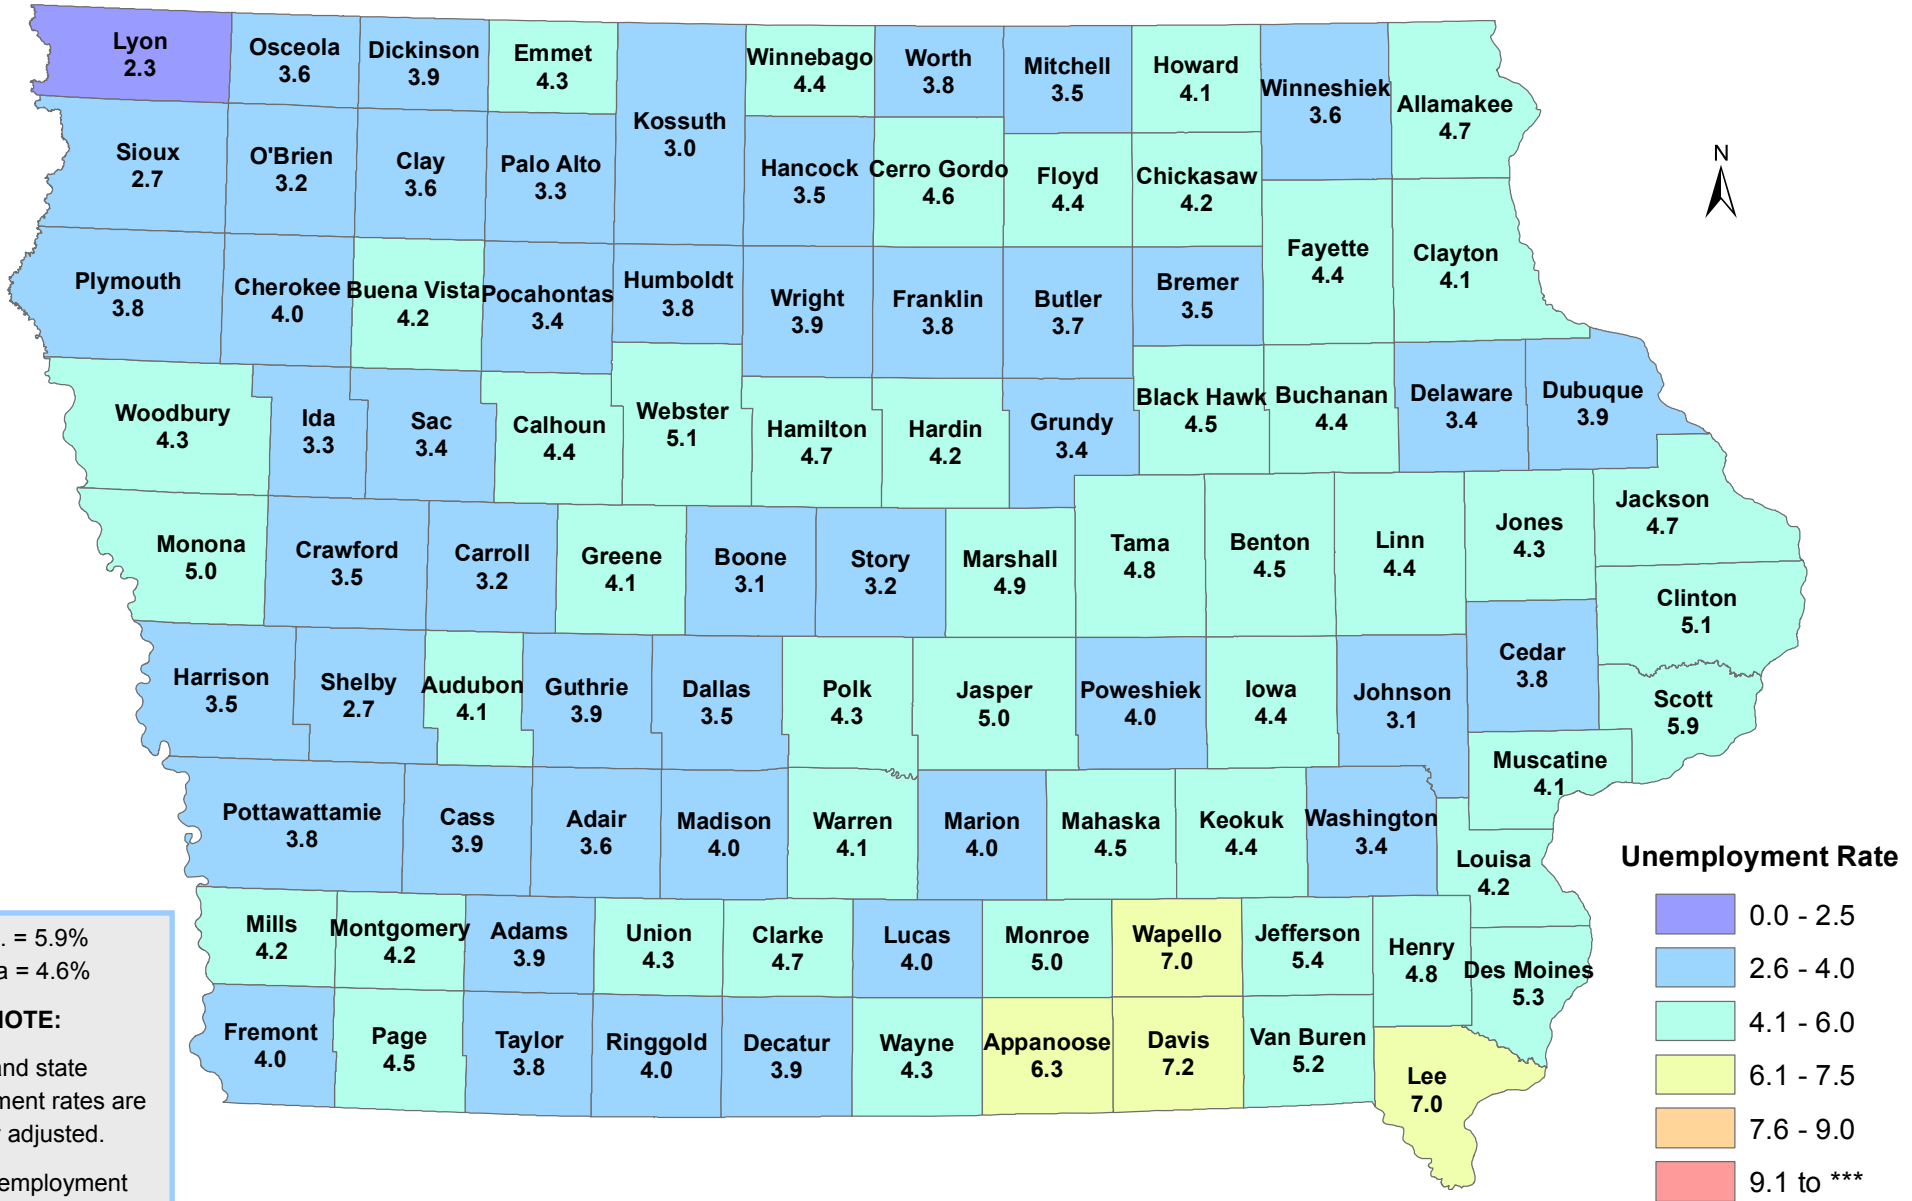

Iowa Unemployment Rates by County

September 2014

U.S. = 5.9%
Iowa = 4.6%

NOTE:
The U.S. and state unemployment rates are seasonally adjusted.
County unemployment rates are *not* seasonally adjusted.

Source: Communication and Labor Market Information Division, Iowa Workforce Development