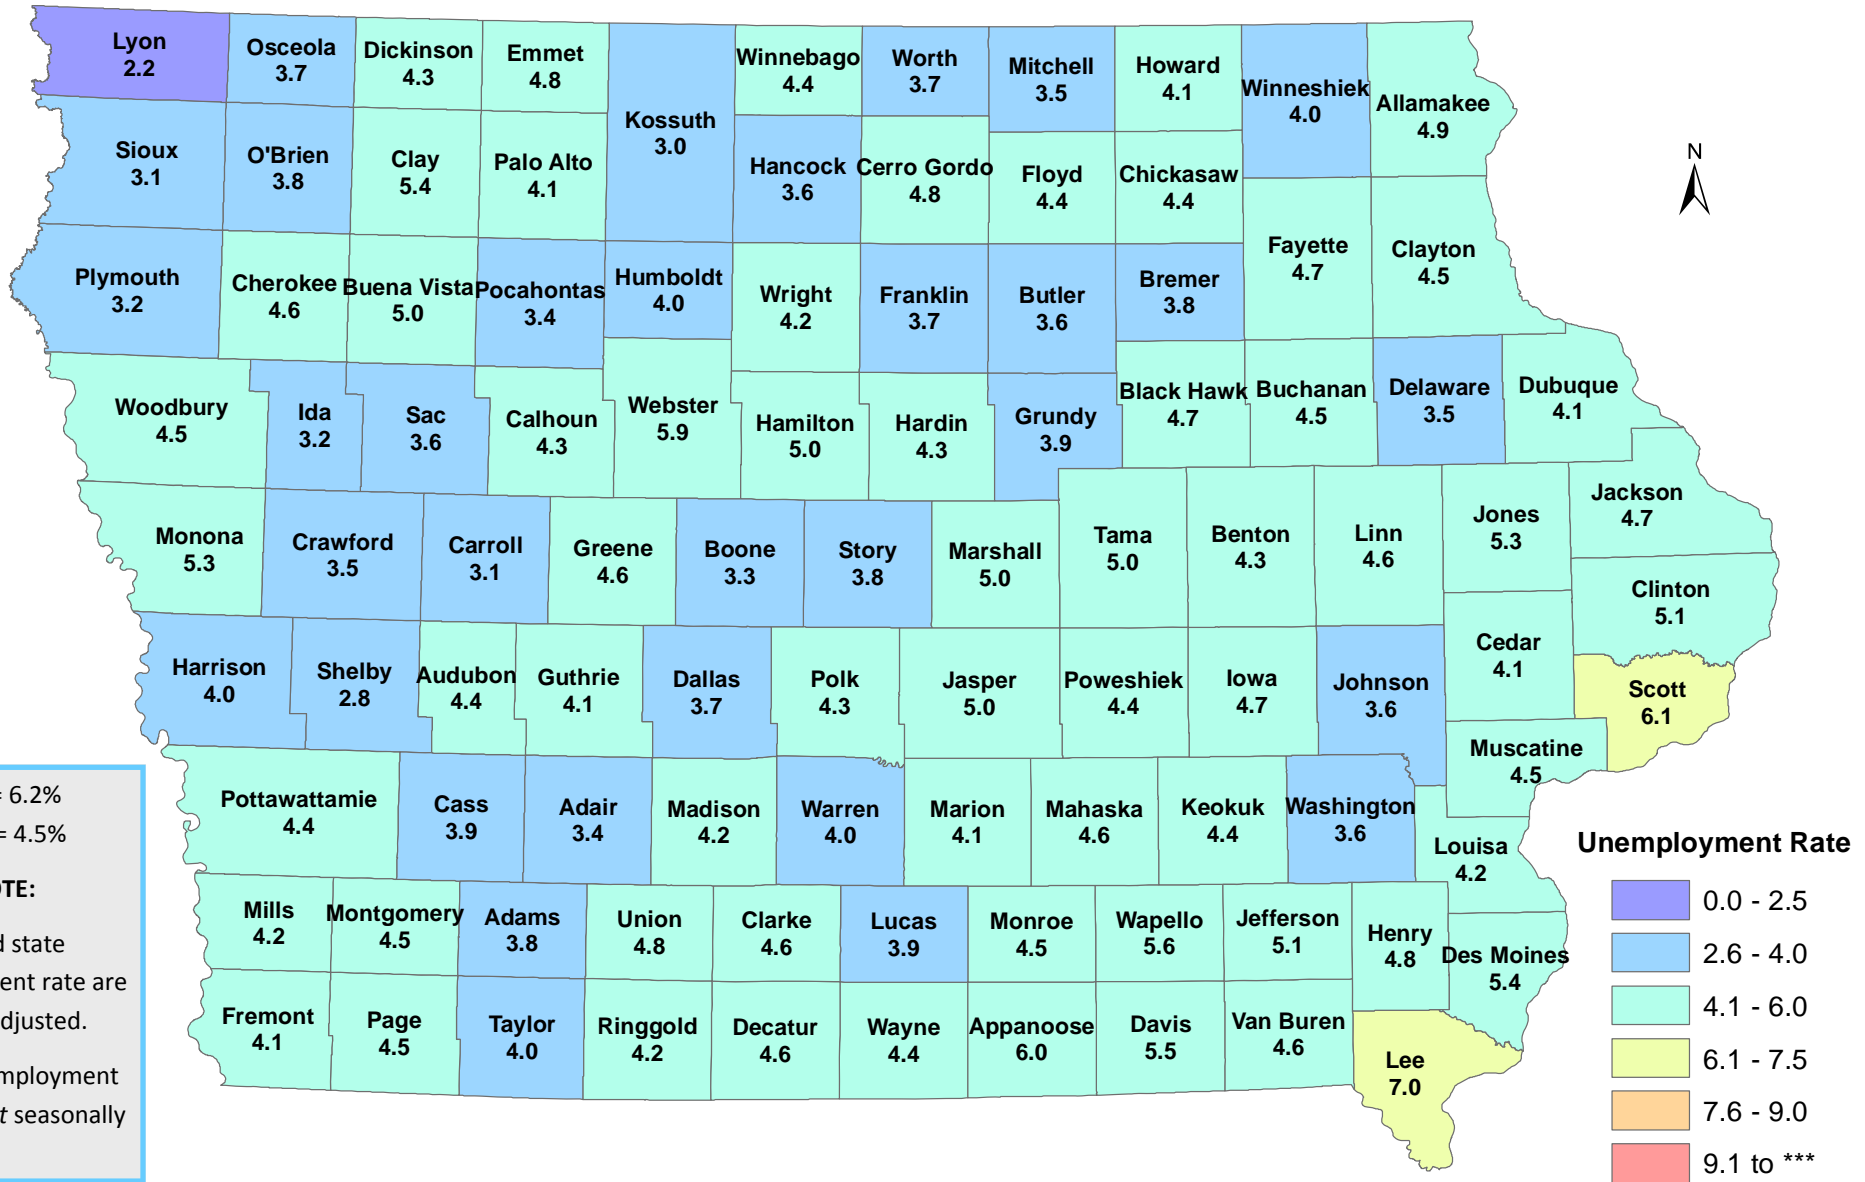

Iowa Unemployment Rates by County

July 2014

U.S. = 6.2%
Iowa = 4.5%

NOTE:
The U.S. and state unemployment rate are seasonally adjusted.
County unemployment rates are *not* seasonally adjusted.

Source: Communication and Labor Market Information Division, Iowa Workforce Development