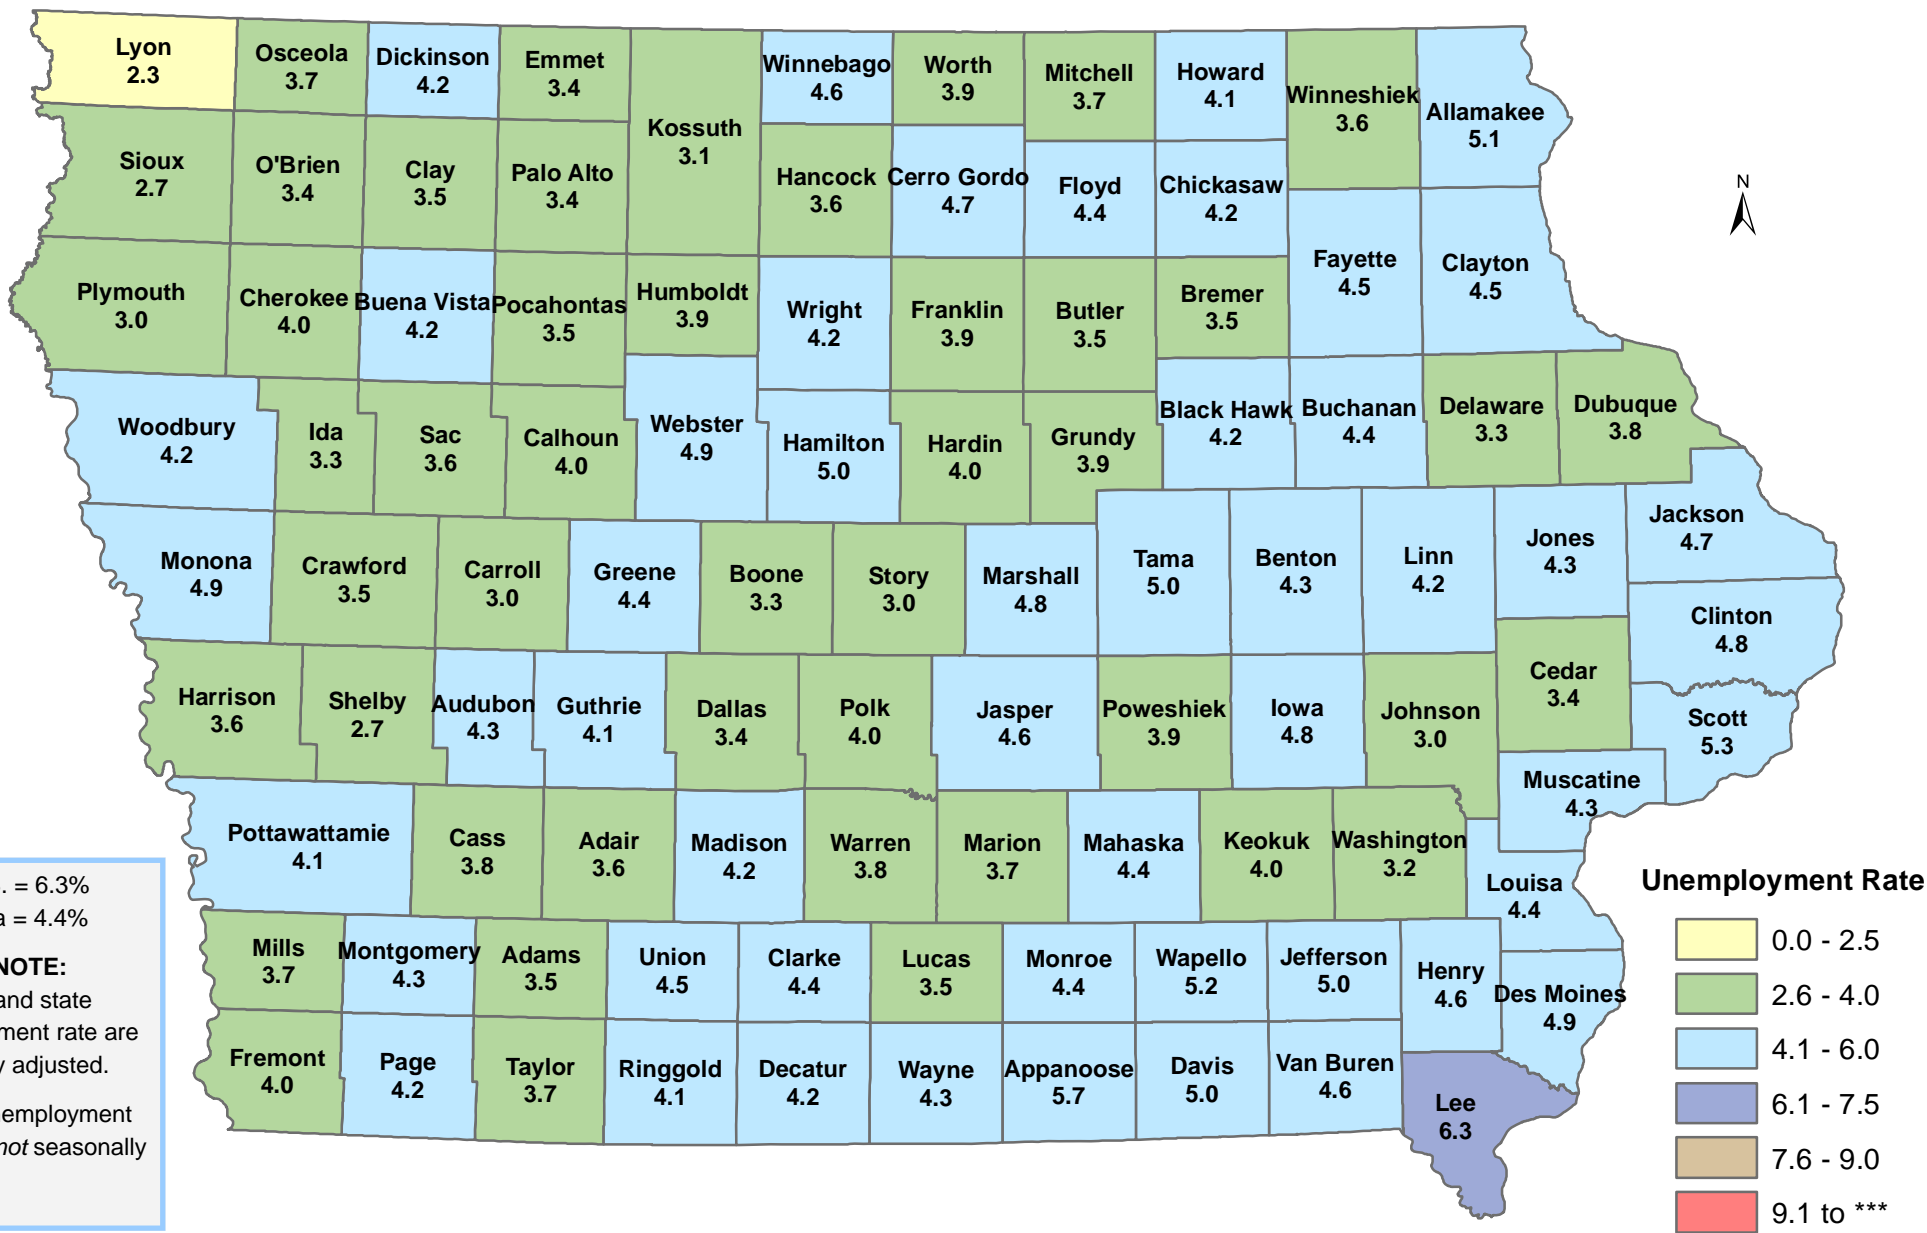

# Iowa Unemployment Rates by County

## May 2014

U.S. = 6.3%  
Iowa = 4.4%

**NOTE:**  
The U.S. and state unemployment rate are seasonally adjusted.  
County unemployment rates are *not* seasonally adjusted.

Source: Labor Force and Occupational Analysis Bureau, Iowa Workforce Development