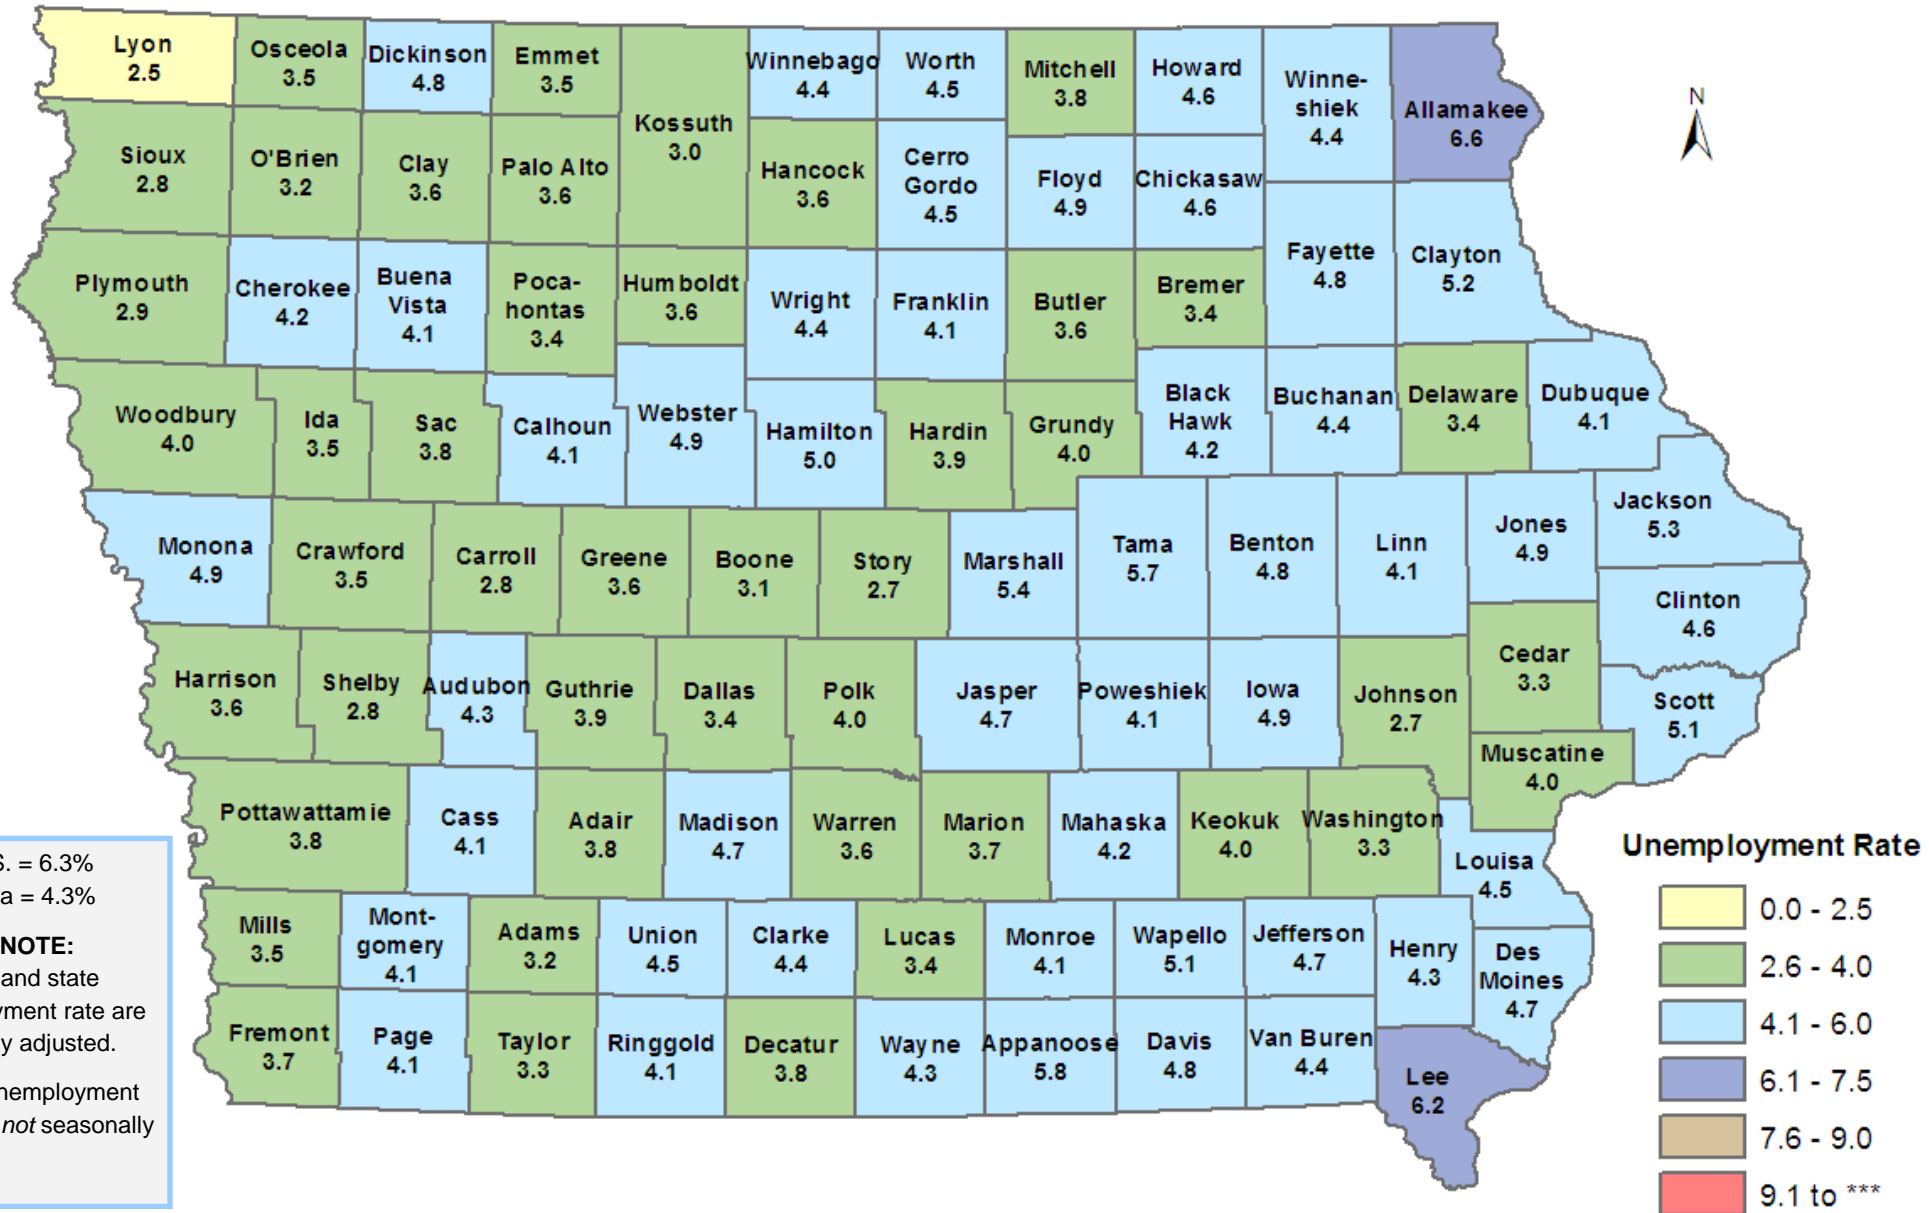

# Iowa Unemployment Rates by County

## April 2014

U.S. = 6.3%  
Iowa = 4.3%

**NOTE:**

The U.S. and state unemployment rate are seasonally adjusted.

County unemployment rates are *not* seasonally adjusted.