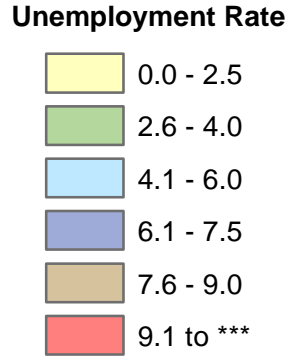

Iowa Unemployment Rates by County

March 2014

U.S. = 6.7%
Iowa = 4.5%

NOTE:
The U.S. and state unemployment rates are seasonally adjusted.
County unemployment rates are *not* seasonally adjusted.

Source: Labor Force and Occupational Analysis Bureau, Iowa Workforce Development