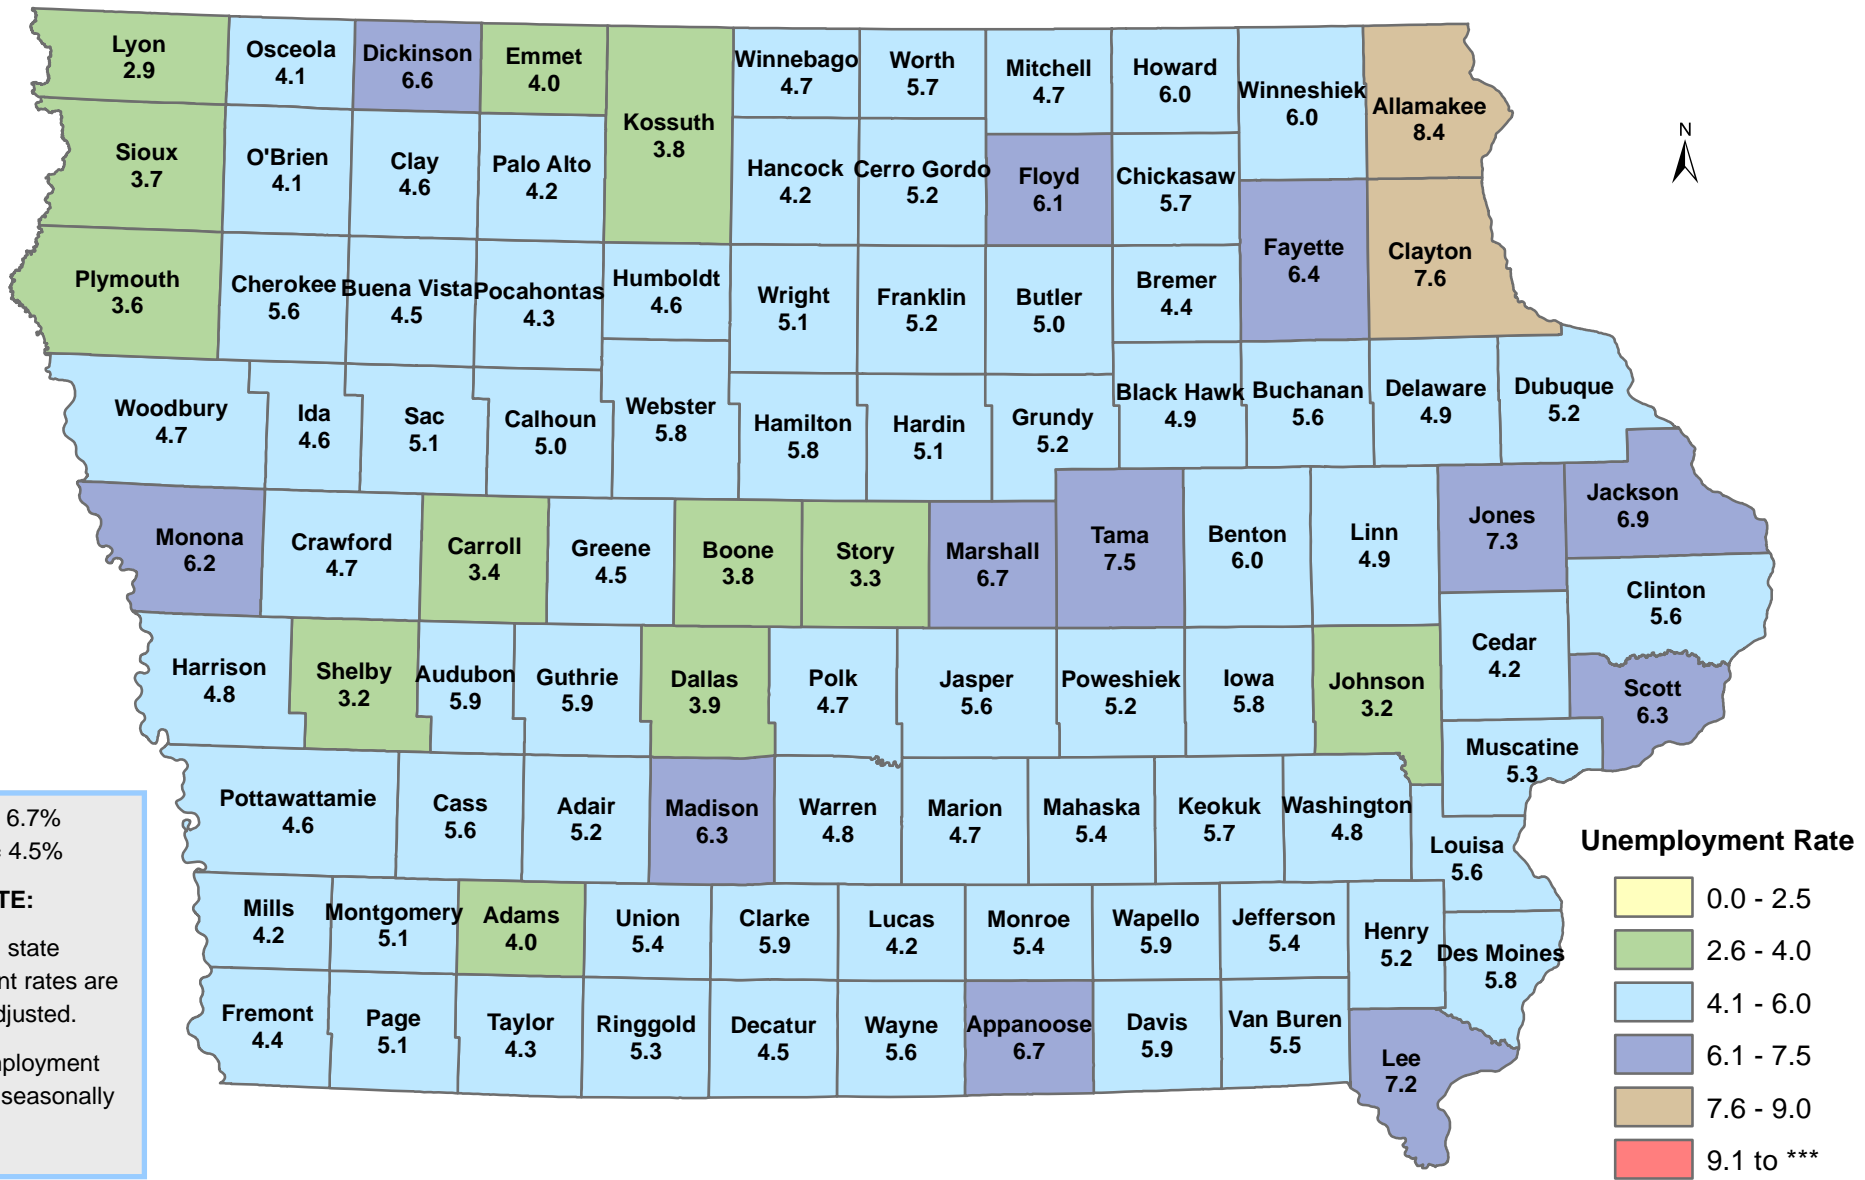

Iowa Unemployment Rates by County

March 2014

U.S. = 6.7%
Iowa = 4.5%

NOTE:
The U.S. and state unemployment rates are seasonally adjusted.
County unemployment rates are *not* seasonally adjusted.

Source: Labor Force and Occupational Analysis Bureau, Iowa Workforce Development