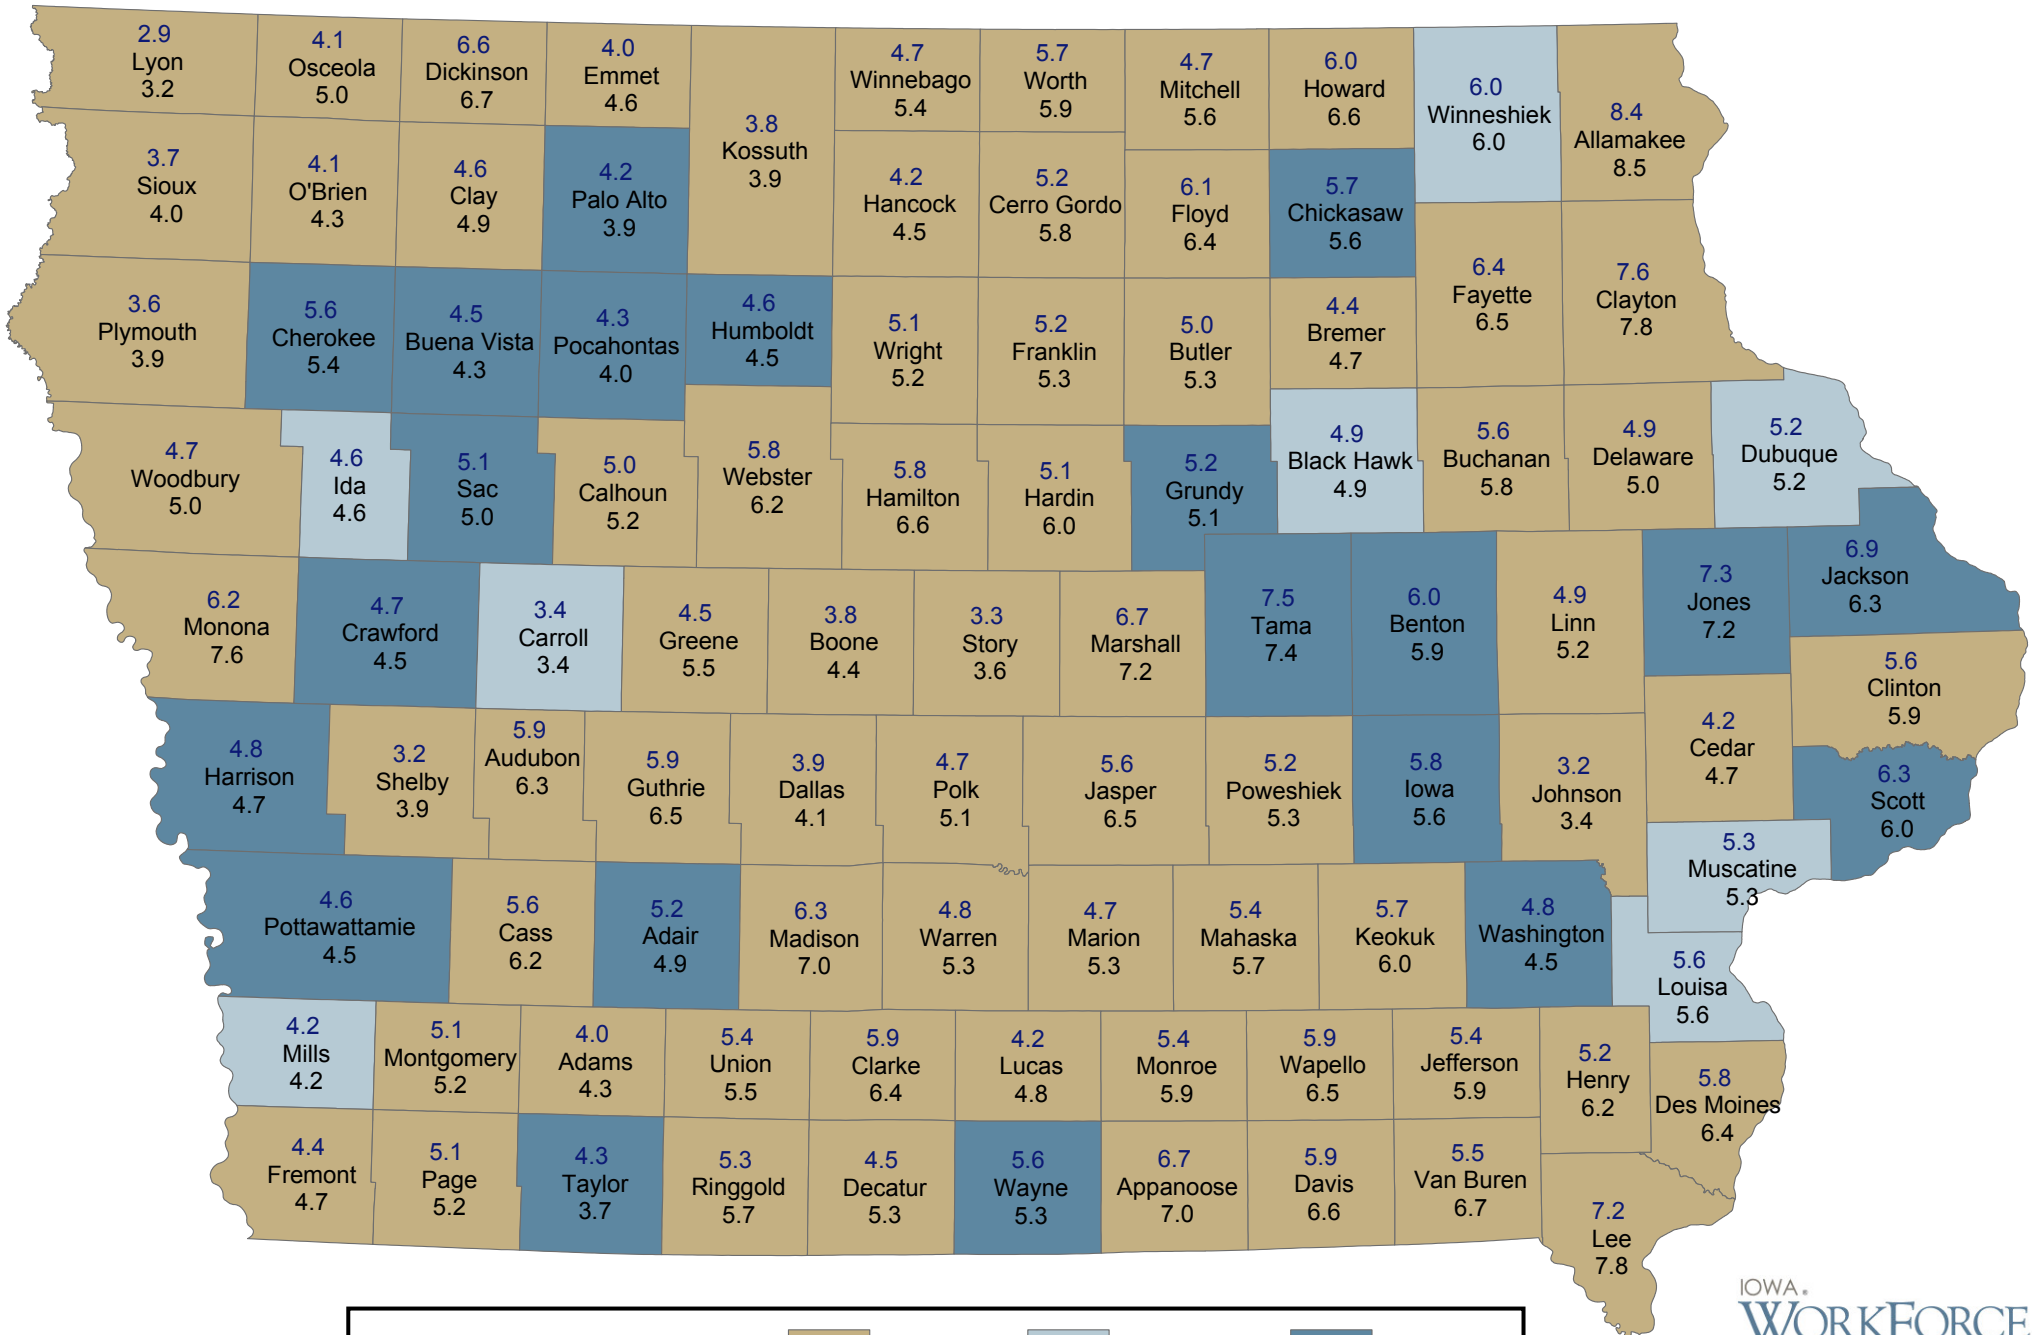

Unemployment Rates For Iowa Counties In March

March 2014 (Rate Above) and March 2013 (Rate Below)

Change Since Last Year Decrease No Change Increase