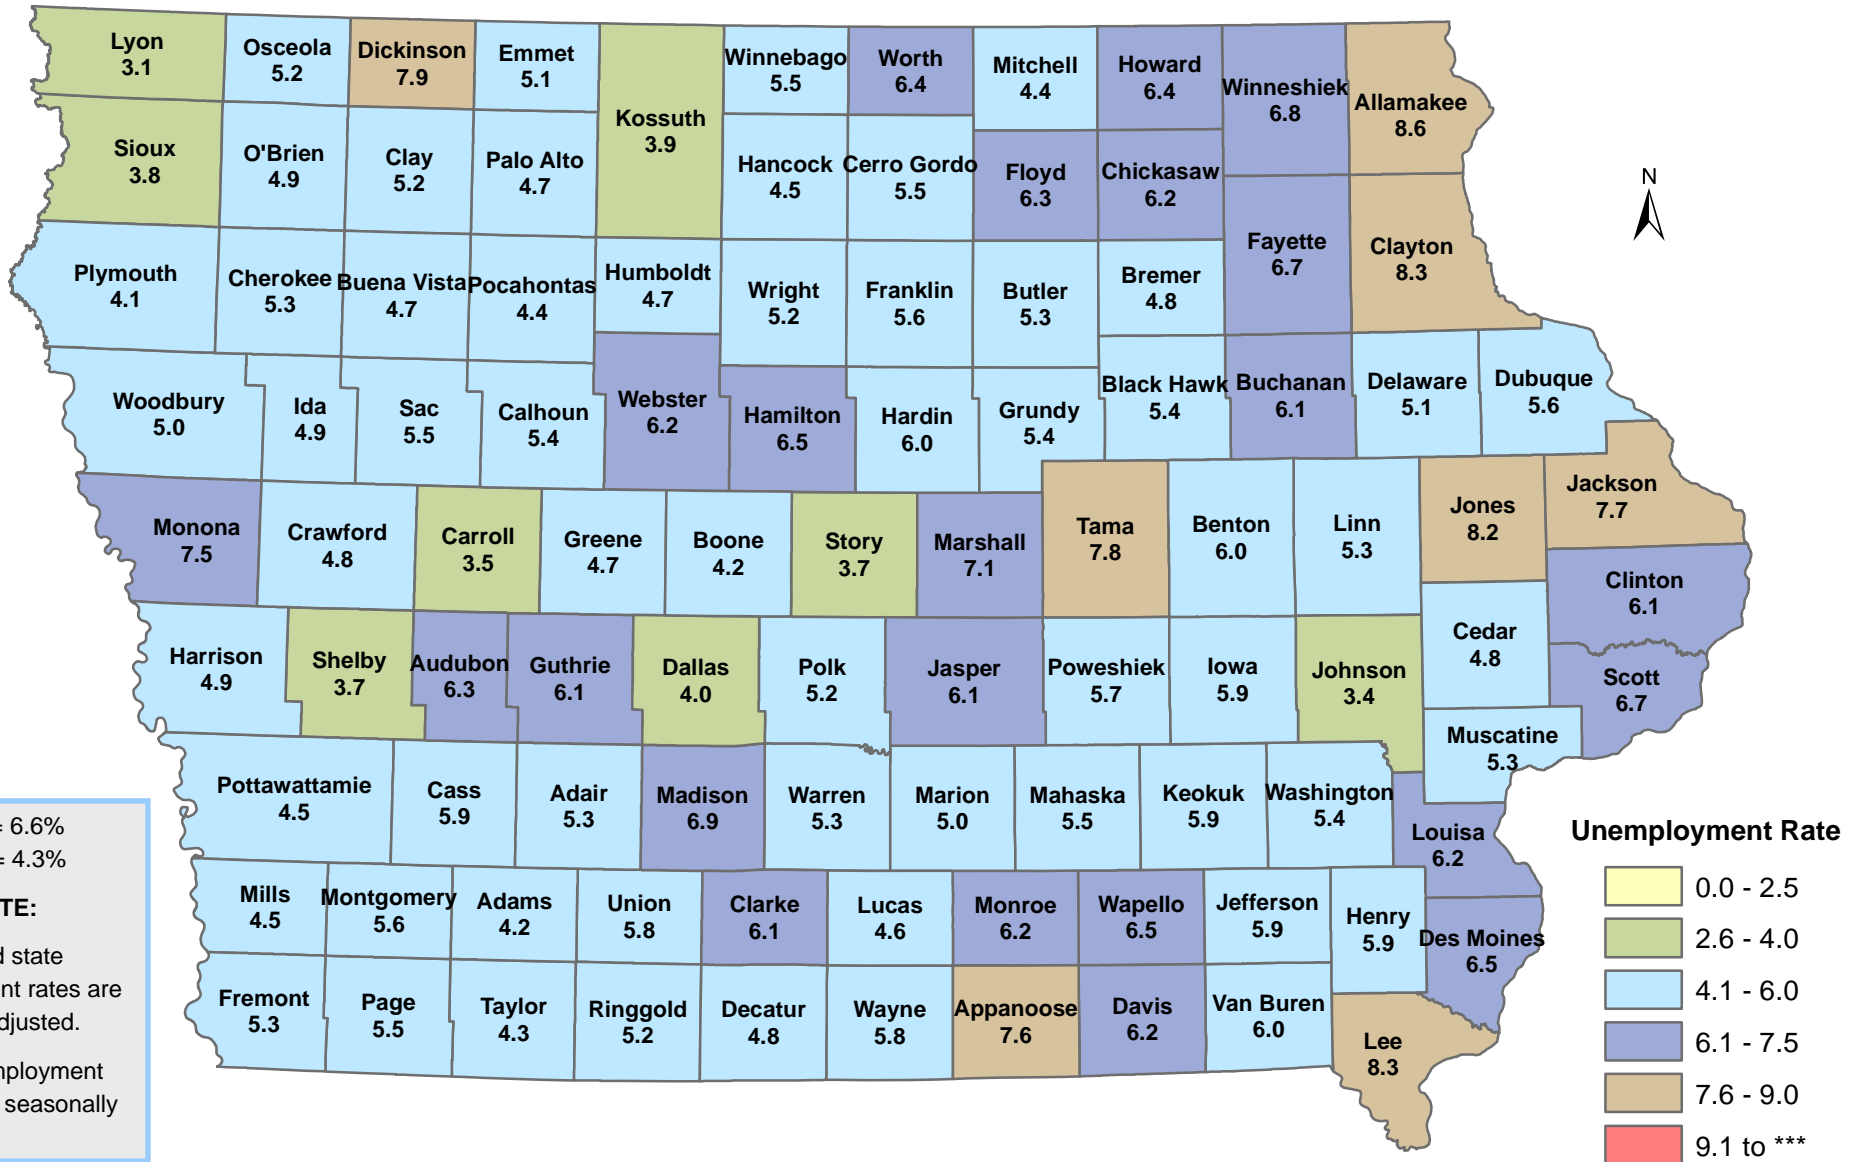

Iowa Unemployment Rates by County

January 2014

U.S. = 6.6%
Iowa = 4.3%

NOTE:
The U.S. and state unemployment rates are seasonally adjusted.
County unemployment rates are *not* seasonally adjusted.

Source: Labor Force and Occupational Analysis Bureau, Iowa Workforce Development