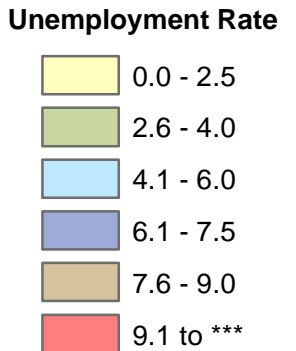

Iowa Unemployment Rates by County

January 2014

U.S. = 6.6%
Iowa = 4.3%

NOTE:
The U.S. and state unemployment rates are seasonally adjusted.
County unemployment rates are *not* seasonally adjusted.

Source: Labor Force and Occupational Analysis Bureau, Iowa Workforce Development