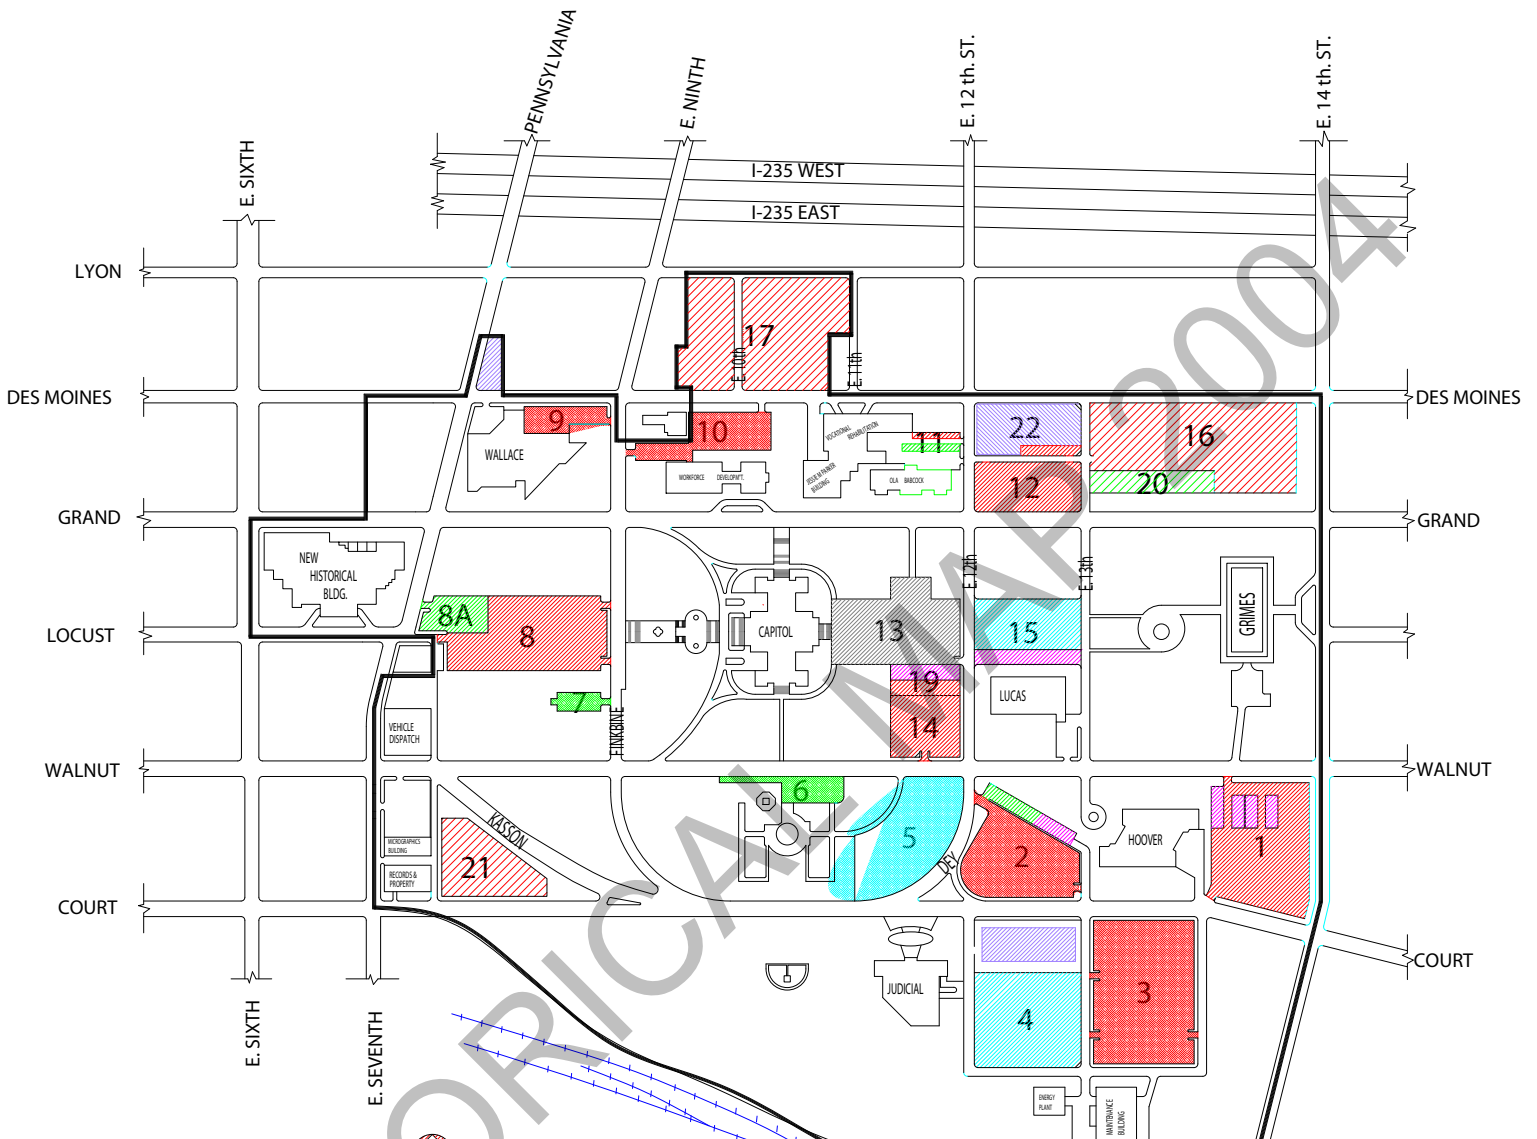

IOWA CAPITOL COMPLEX PARKING MAP [2004]

PARKING LOT KEY

-  PARKING FOR PERSONS WITH DISABILITIES
-  VISITOR ONLY PARKING (PAVED)
-  VISITOR AND EMPLOYEE OVERFLOW PARKING
-  EMPLOYEE ONLY PARKING (PAVED)
-  CONTRACTOR PARKING (GRAVEL)
-  LEGISLATIVE PARKING LOT
-  VISITOR ONLY PARKING (GRAVEL)
-  EMPLOYEE ONLY PARKING (GRAVEL)

ADDITIONAL ACCESSIBLE PARKING IS ALSO LOCATED IN EMPLOYEE AND VISITOR LOTS.
ON STREET PARKING FOR VISITORS IS AVAILABLE ON MOST STREETS ON THE CAPITOL COMPLEX.

[Published 2004]