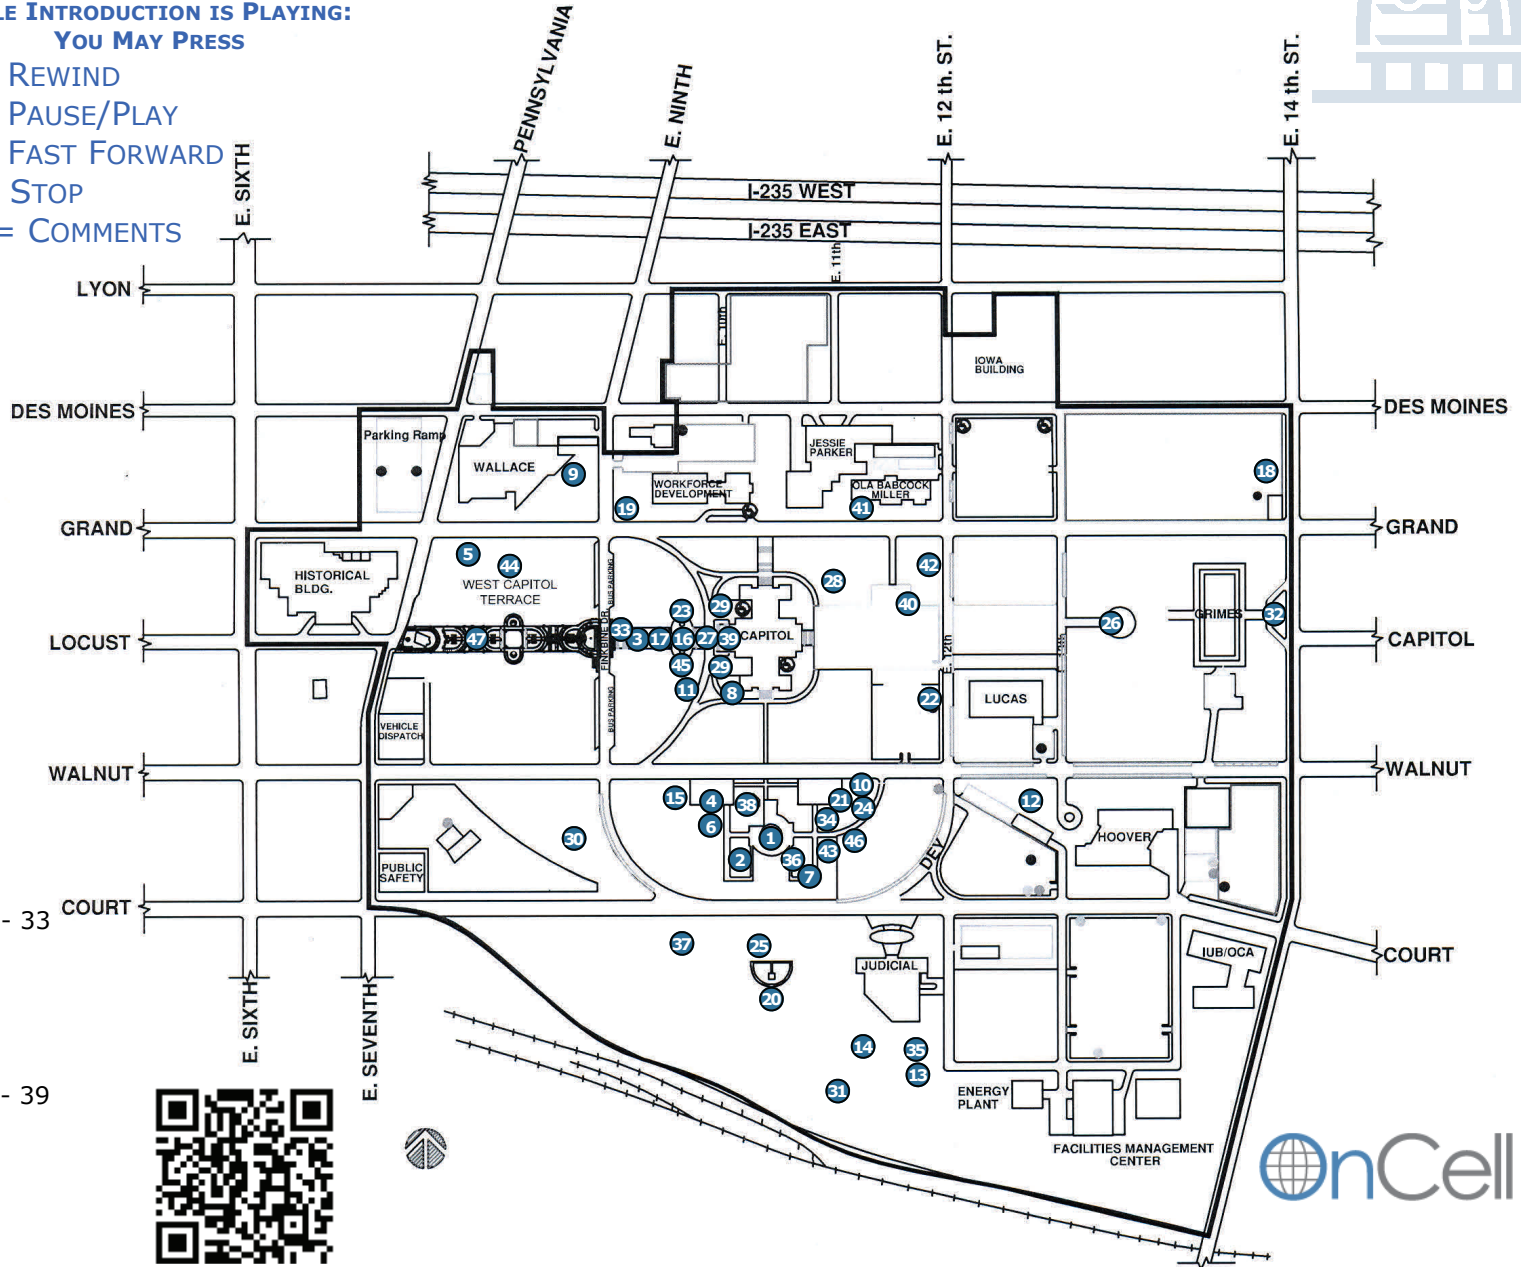

(Numbers correlate with both map areas and program stops)

- Allison Monument - 1
- American Revolution - 2
- Bicentennial Fountain - 3
- Bicentennial Time Capsule - 4
- Bryant Boulder - 5
- Centennial Time Capsule - 6
- Christopher Columbus - 7
- Cornerstone - 8
- Cosmic Seed - 9
- Crocker Memorial - 10
- Daniel Cooper Memorial Tree - 11
- Five Stones—One Tree - 12
- G.A.R. Flagpole - 13
- G.A.R. Memorial Bench - 14
- G.A.R. Memorial Tree - 15
- G.A.R. Sundial - 16
- Great Seal of Iowa - 17
- Iowa: a place to grow - 18
- Iowa Workers' Monument - 19
- Japanese Bell and Bell House - 20
- Korean War Memorial - 21
- Liberty Bell - 22
- Lincoln and Tad - 23
- Martin Luther King Jr. Tree - 24
- Memorial Bench - 25
- Memorial Plaza (WWII) - 26
- Mortar - 27
- Oley Nelson Memorial Tree - 28
- Parrot Rifle - 29
- Peace Officers' Memorial - 30
- Peace Pole - 31
- The Pinnacle - 32
- Pioneer Statuary Group/Buffalo Fountain - 33
- Purple Heart Combat Veterans - 34
- Scott's Grave - 35
- Sesquicentennial Tree - 36
- Shattering Silence - 37
- Soldiers' and Sailors' Monument - 38
- Spanish-American War Trophy Cannon - 39
- Spanish-American War Monument - 40
- Spanish Howitzer - 41
- Statue of Liberty - 42
- Submarine Memorial - 43
- Teacher Boulder - 44
- V.F.W. Monument - 45
- Vietnam War Memorial - 46
- West Terrace Memorial Benches - 47

**WHILE INTRODUCTION IS PLAYING:
YOU MAY PRESS**

- 1 = REWIND
- 2 = PAUSE/PLAY
- 3 = FAST FORWARD
- # = STOP
- *0 = COMMENTS