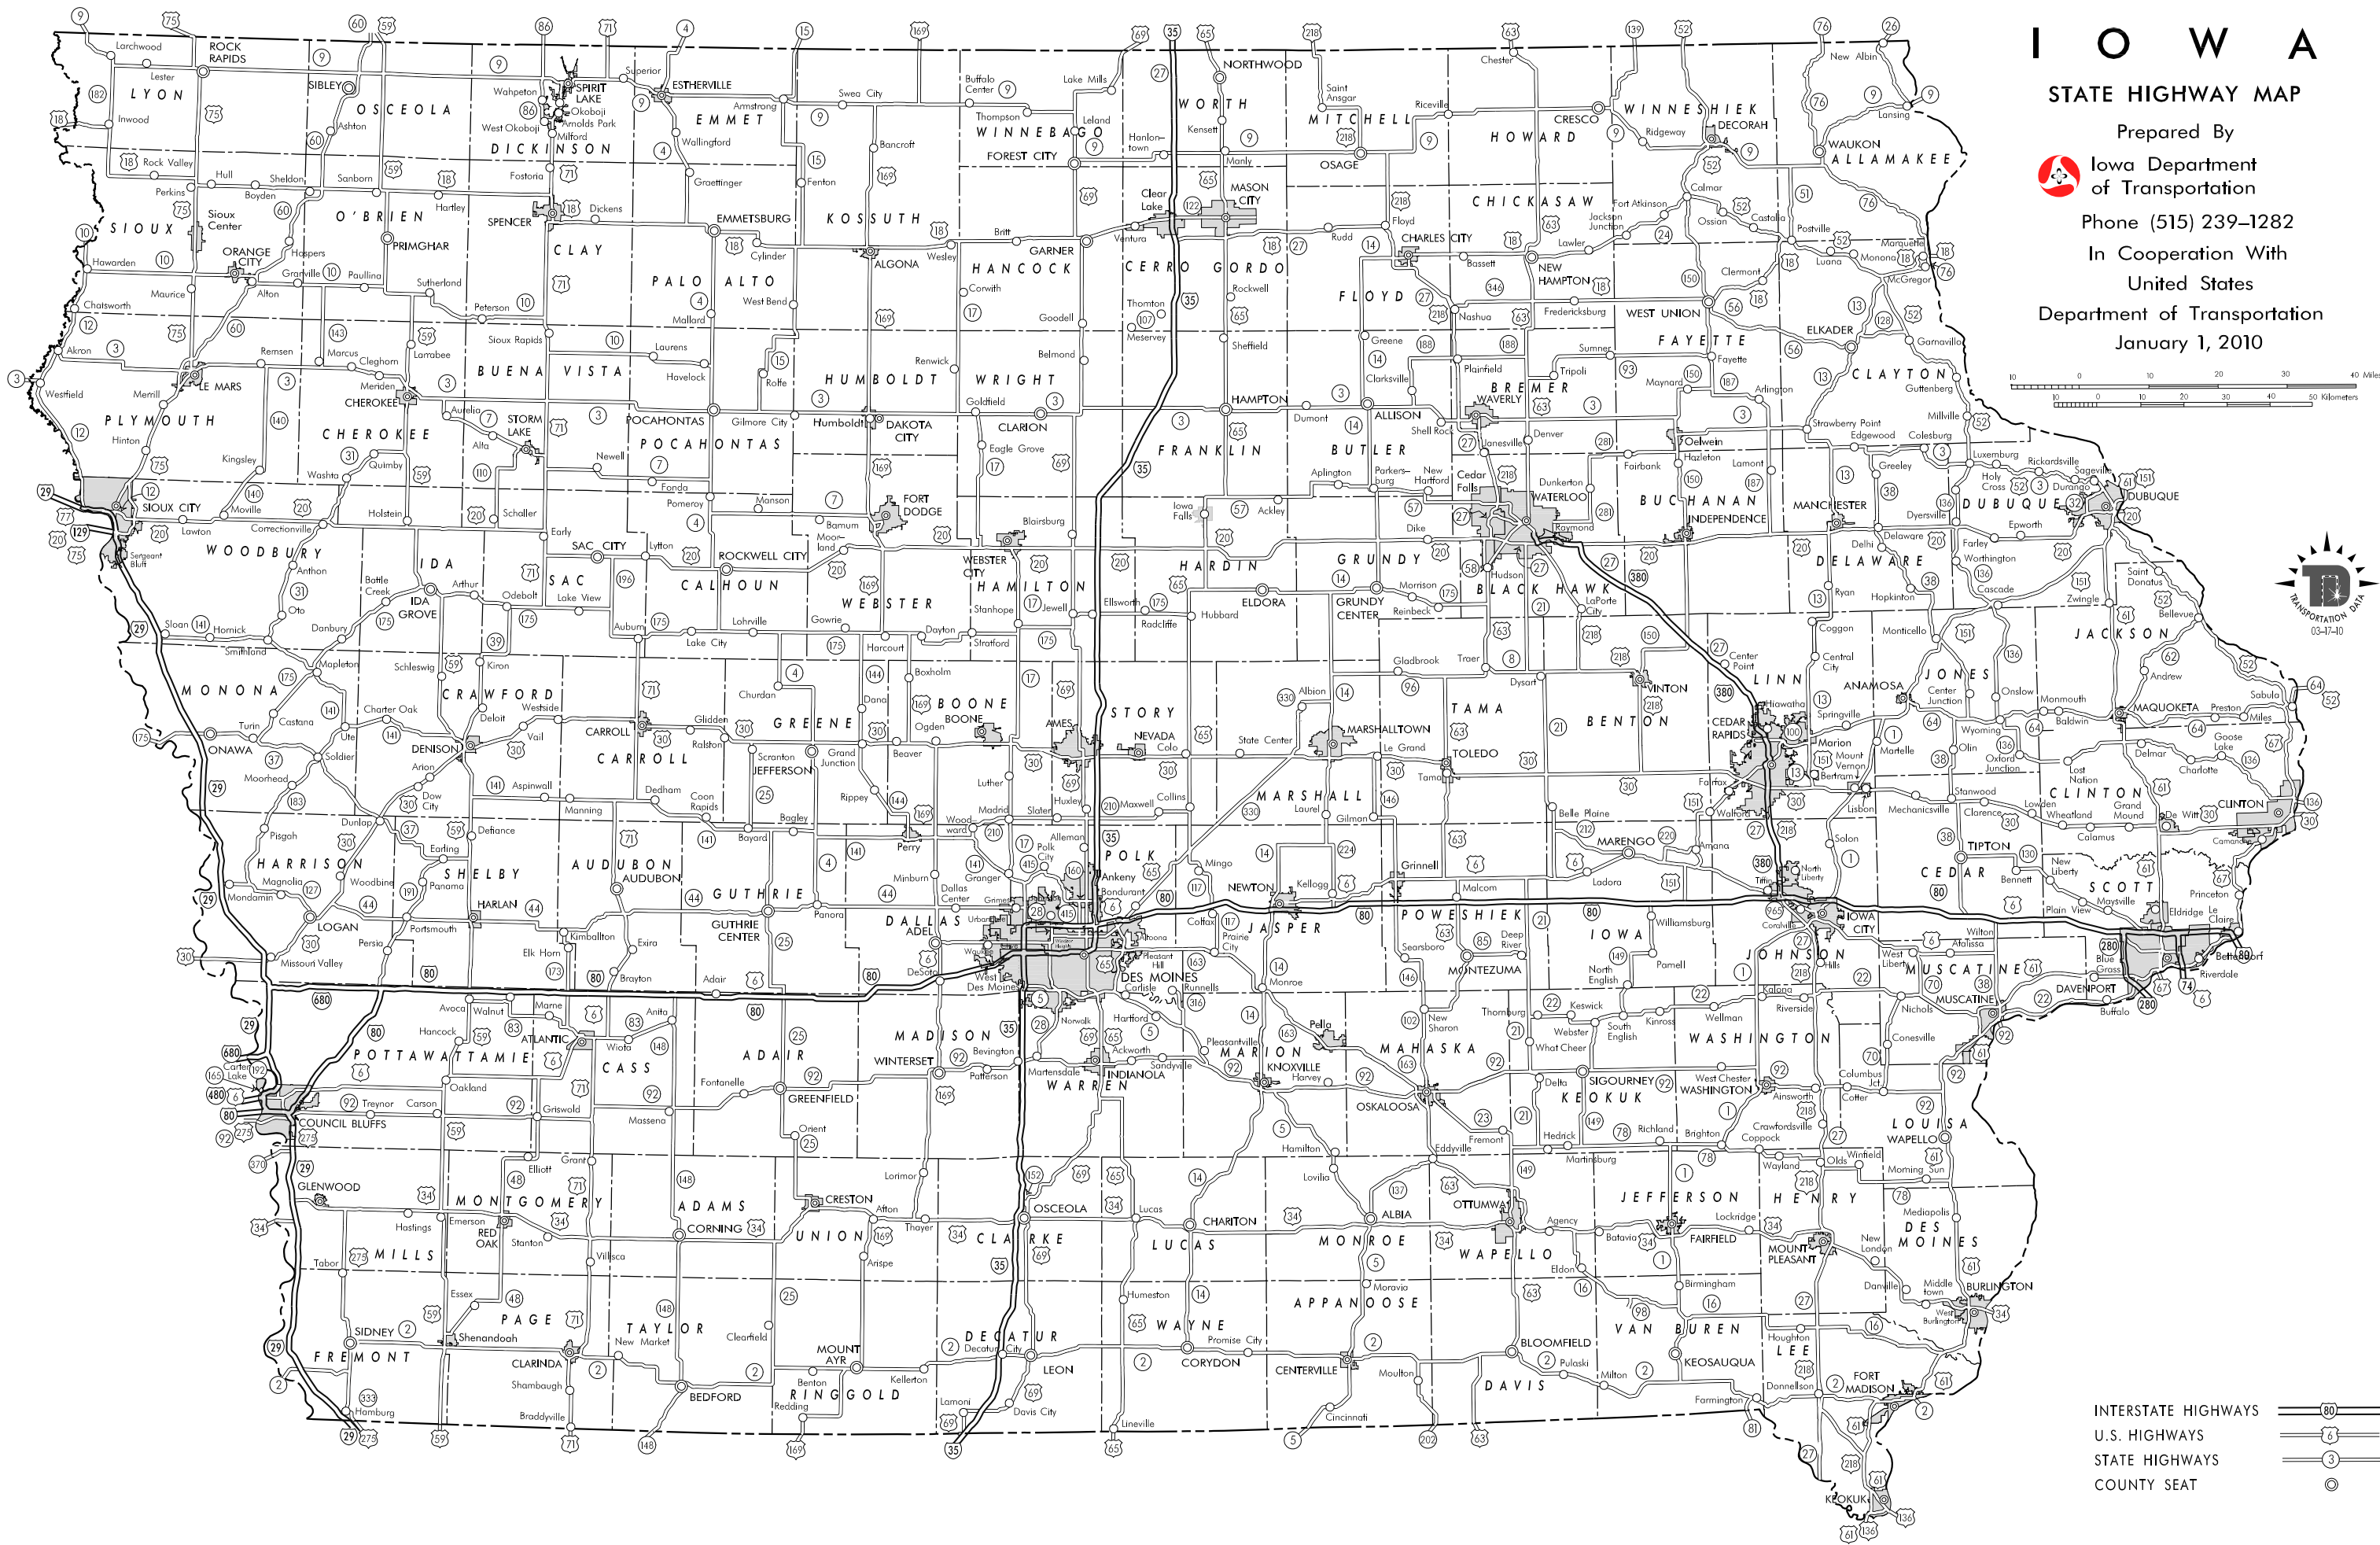

IOWA

STATE HIGHWAY MAP

Prepared By

Phone (515) 239-1282

In Cooperation With
United States

Department of Transportation
January 1, 2010

- INTERSTATE HIGHWAYS
- U.S. HIGHWAYS
- STATE HIGHWAYS
- COUNTY SEAT