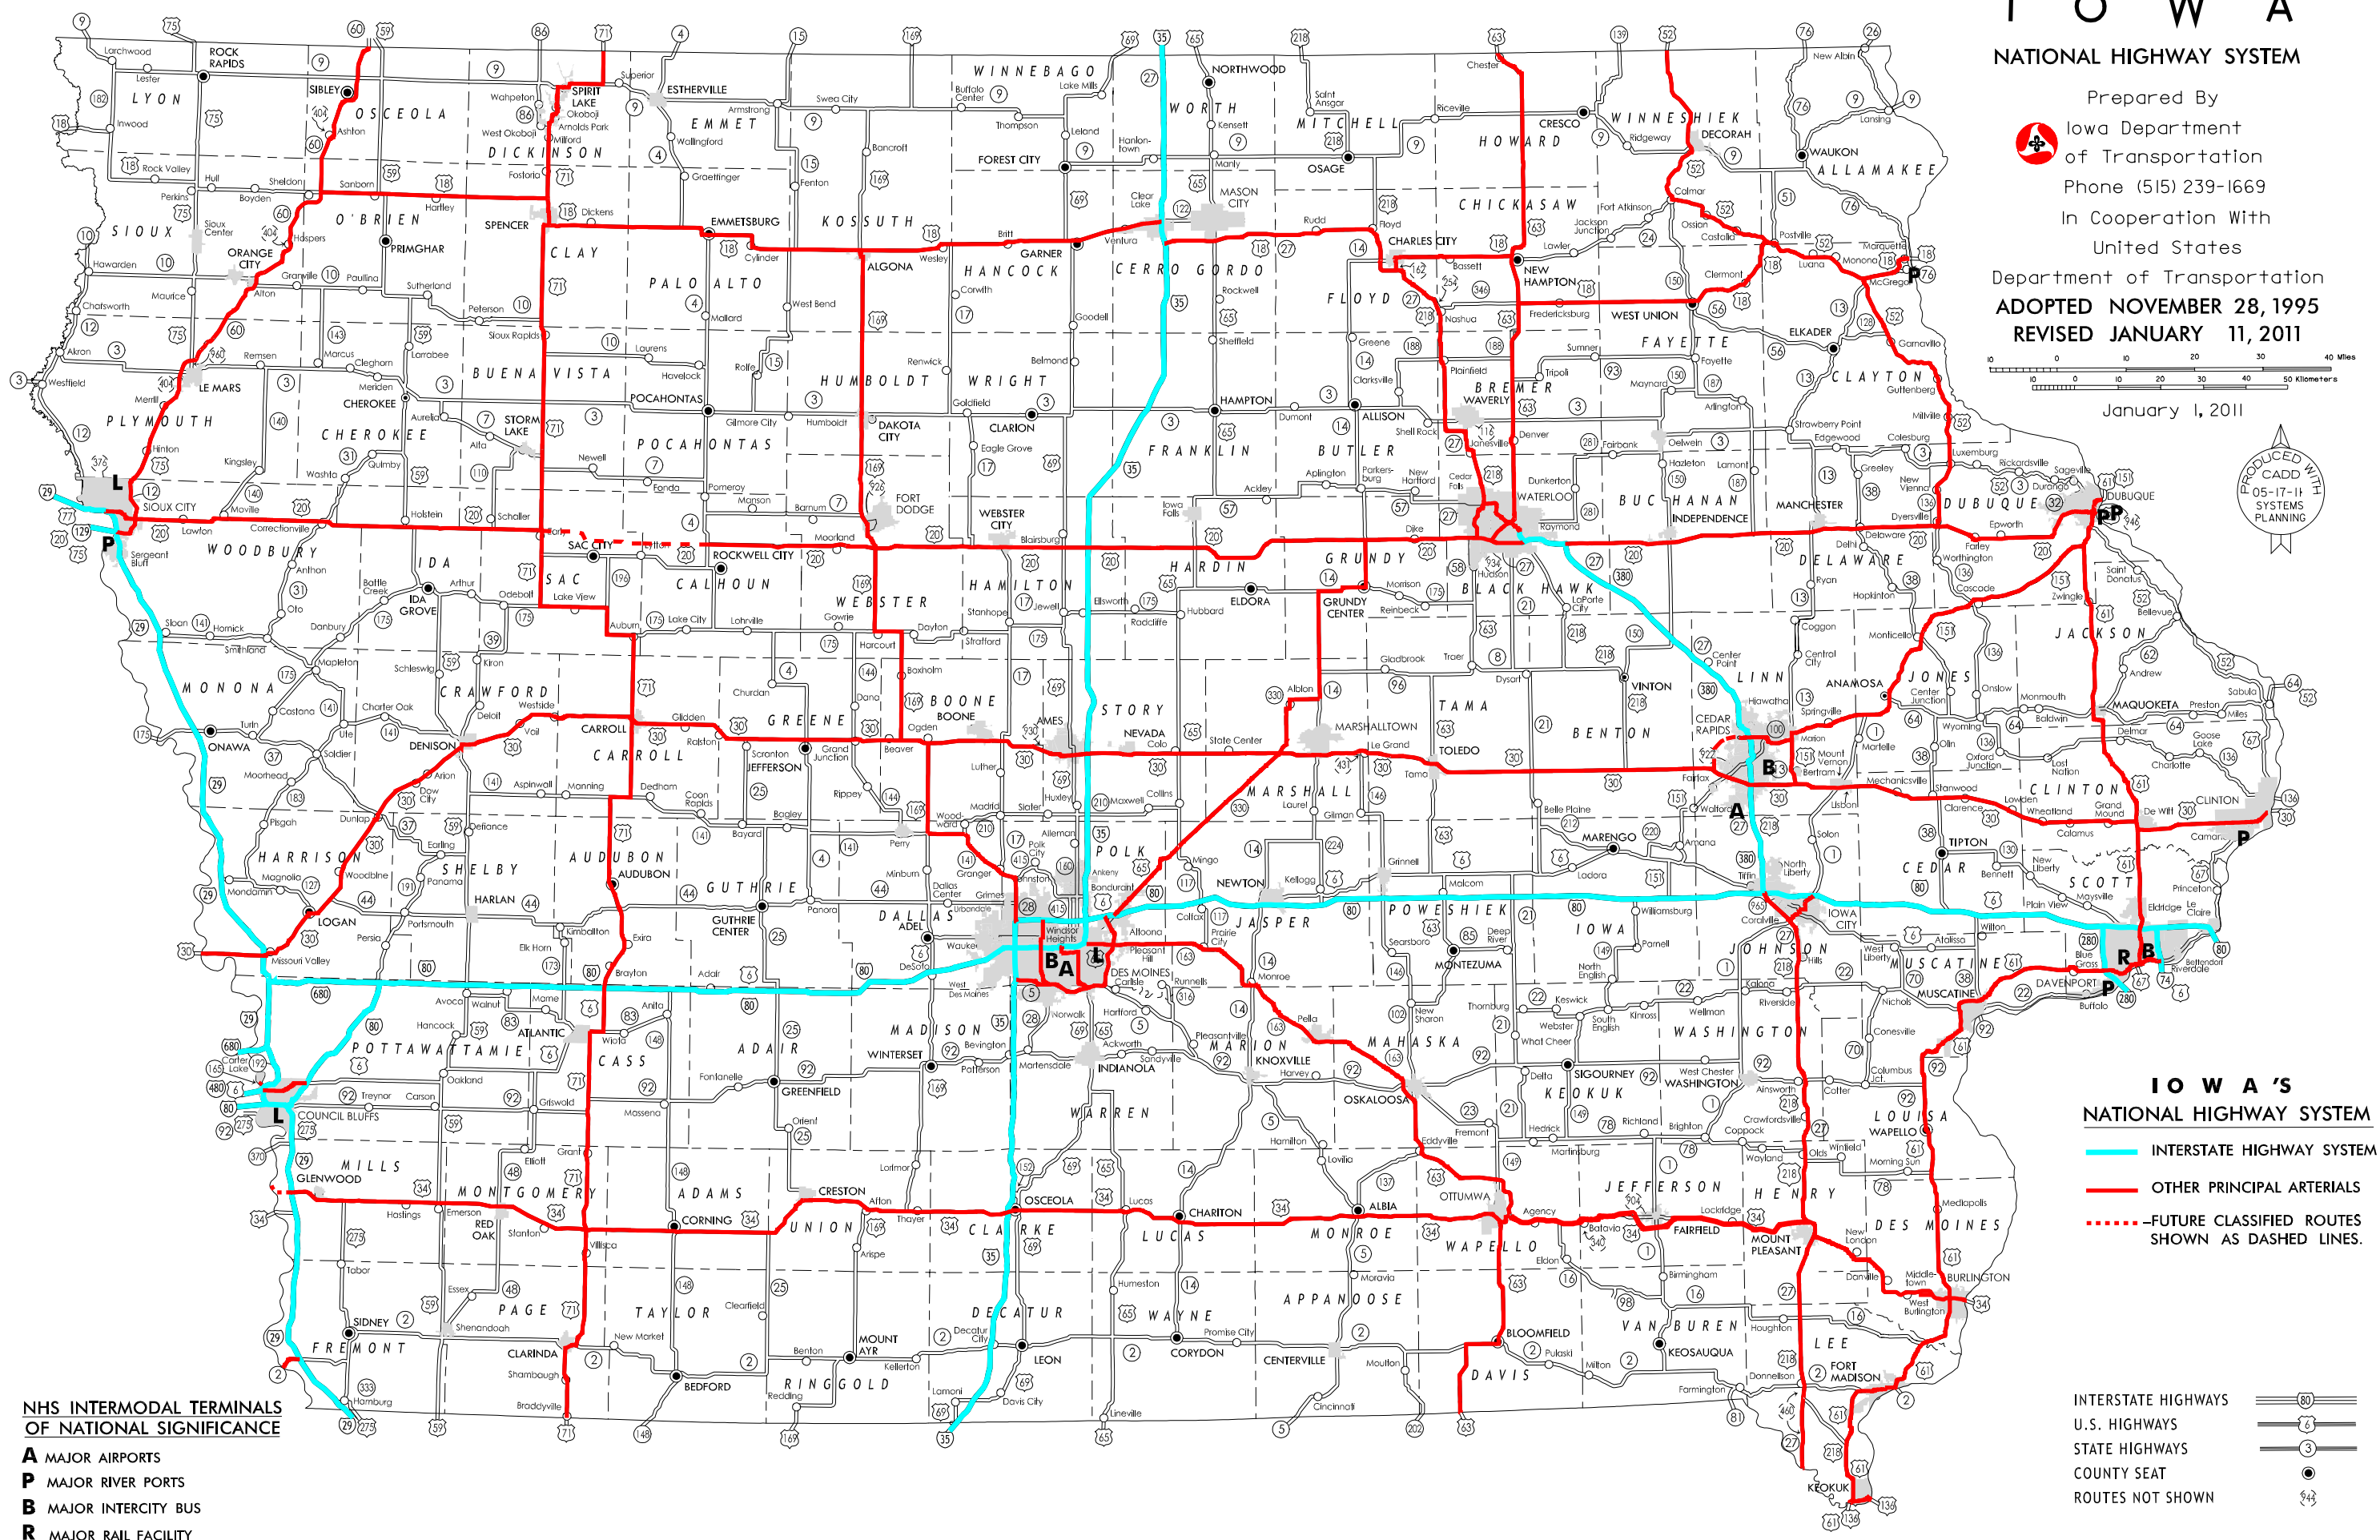

I O W A

NATIONAL HIGHWAY SYSTEM

Prepared By

Iowa Department
of Transportation
Phone (515) 239-1669

In Cooperation With
United States

Department of Transportation
ADOPTED NOVEMBER 28, 1995
REVISED JANUARY 11, 2011

January 1, 2011

**NHS INTERMODAL TERMINALS
OF NATIONAL SIGNIFICANCE**

- A** MAJOR AIRPORTS
- P** MAJOR RIVER PORTS
- B** MAJOR INTERCITY BUS
- R** MAJOR RAIL FACILITY
- L** MAJOR PIPELINE FACILITY

I O W A 'S NATIONAL HIGHWAY SYSTEM

- INTERSTATE HIGHWAY SYSTEM
- OTHER PRINCIPAL ARTERIALS
- FUTURE CLASSIFIED ROUTES SHOWN AS DASHED LINES.

- INTERSTATE HIGHWAYS
- U.S. HIGHWAYS
- STATE HIGHWAYS
- COUNTY SEAT
- ROUTES NOT SHOWN