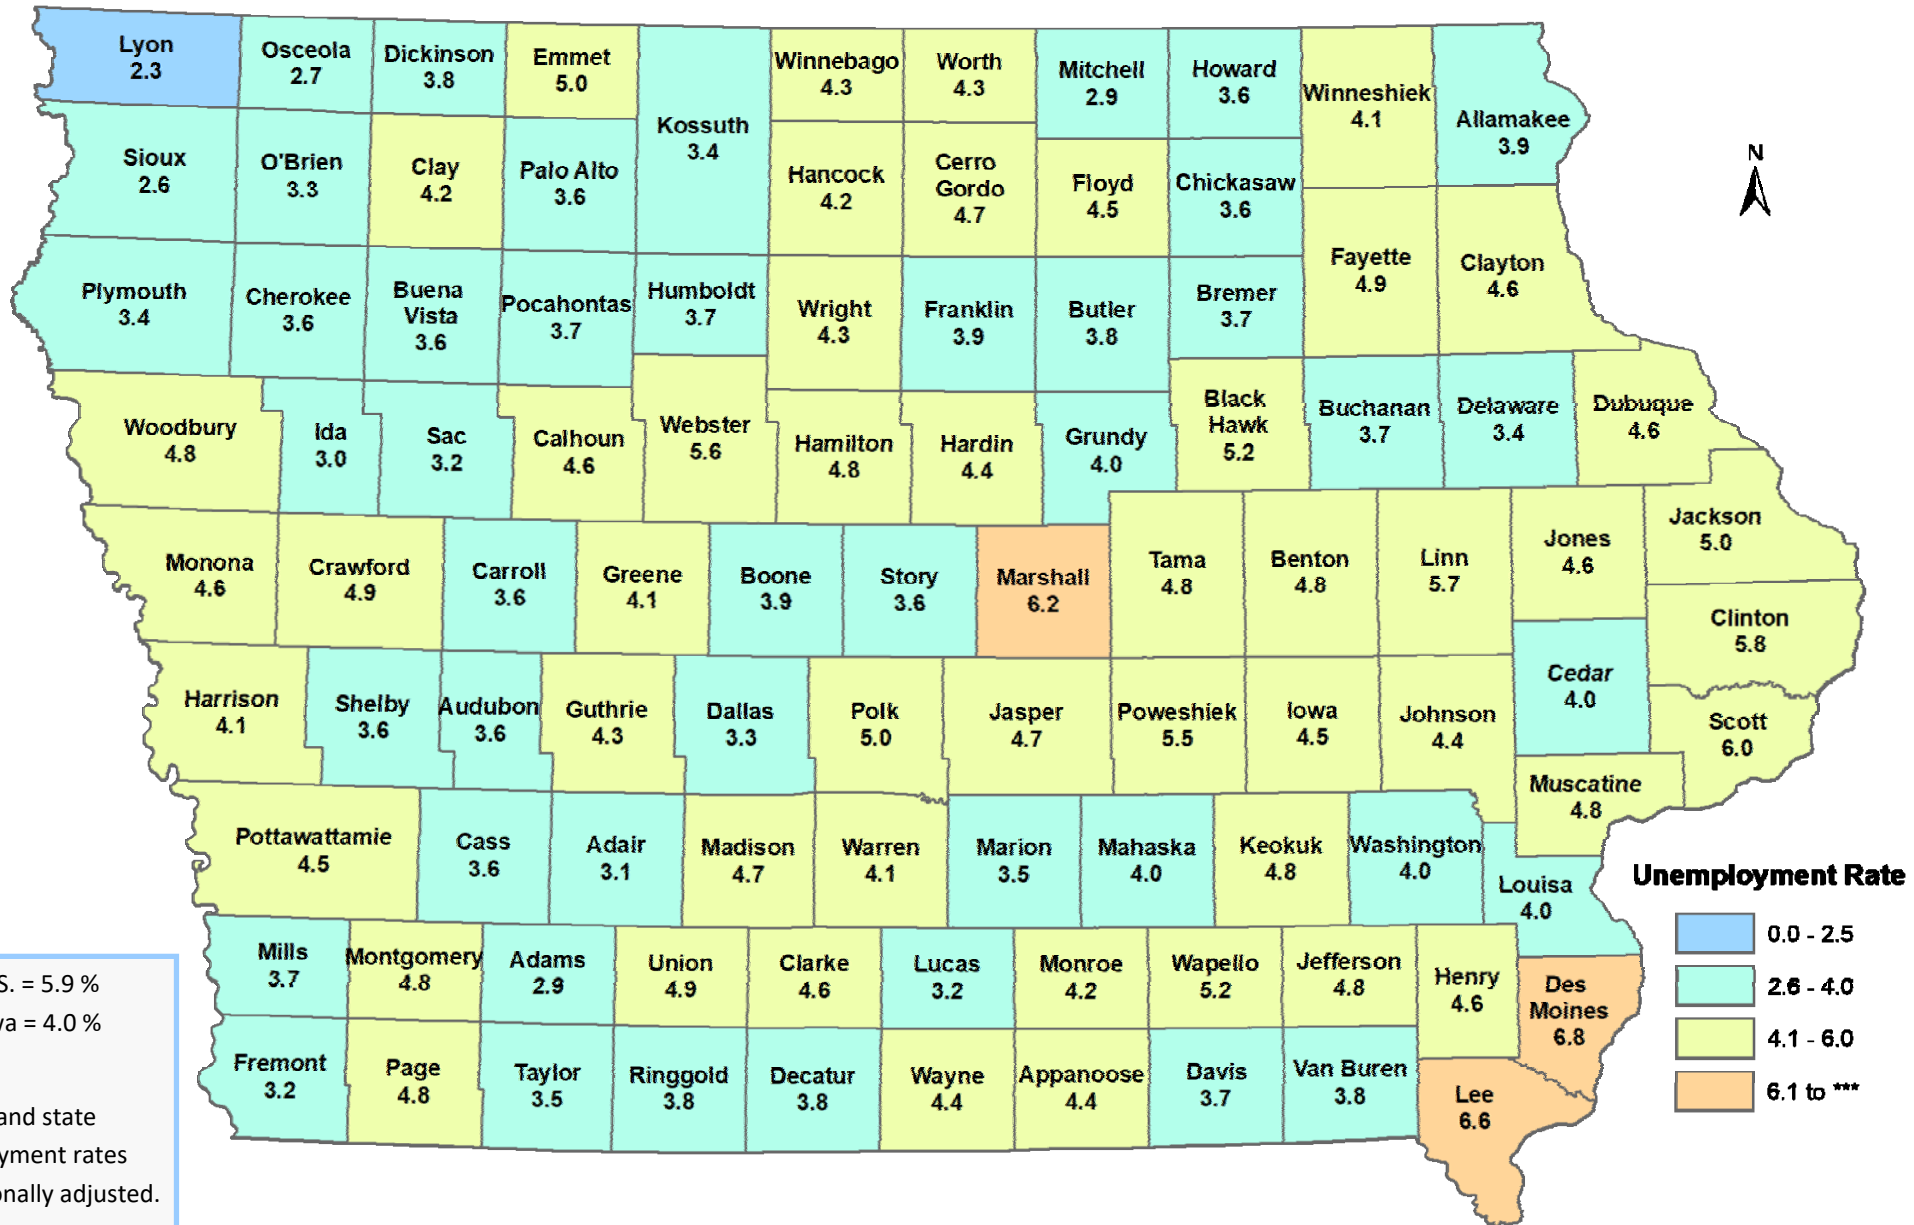

# Iowa Unemployment Rates by County

## June 2021

U.S. = 5.9 %  
Iowa = 4.0 %

**NOTE:**  
The U.S. and state unemployment rates are seasonally adjusted.  
County unemployment rates are *not* seasonally adjusted.

**Source: Labor Market Information Division, Iowa Workforce Development**