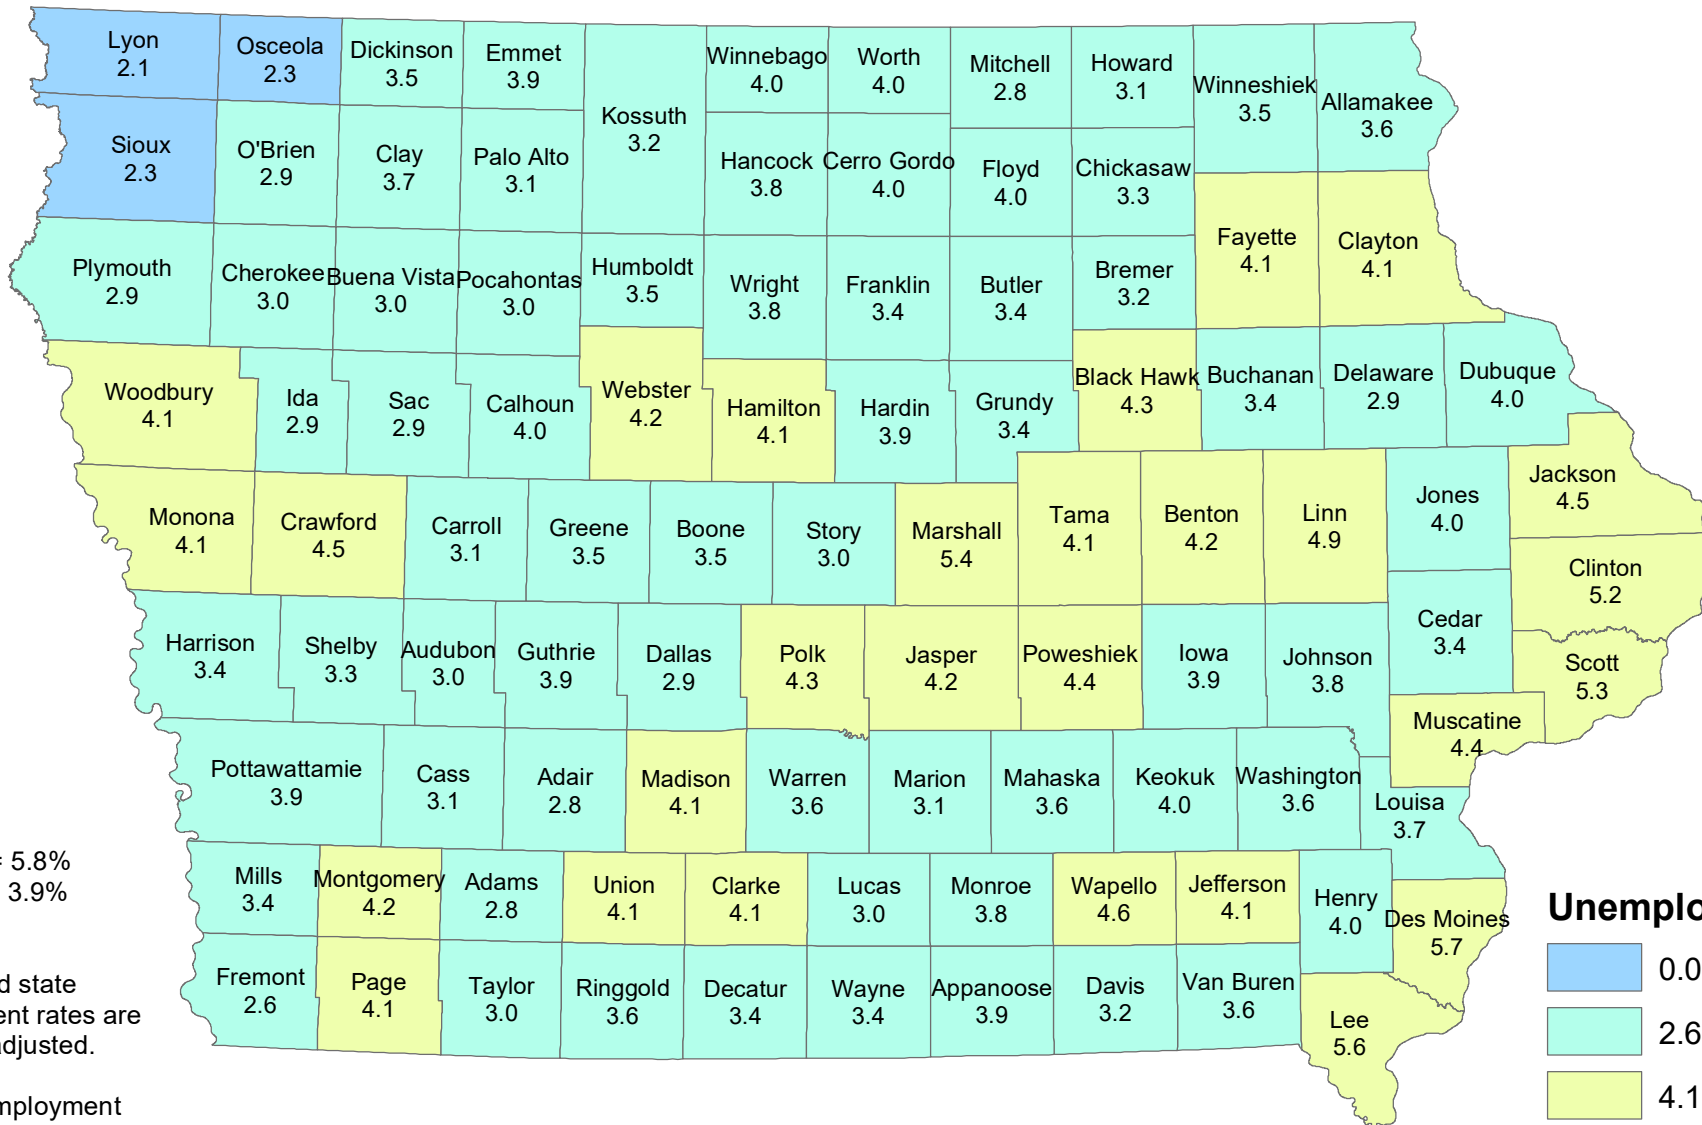

# Iowa Unemployment Rates by County

May 2021

U.S. = 5.8%  
Iowa = 3.9%

NOTE:  
The U.S. and state  
unemployment rates are  
seasonally adjusted.

County unemployment  
rates are not seasonally  
adjusted.

## Unemployment Rate

Source: Labor Market Information Division, Iowa Workforce Development