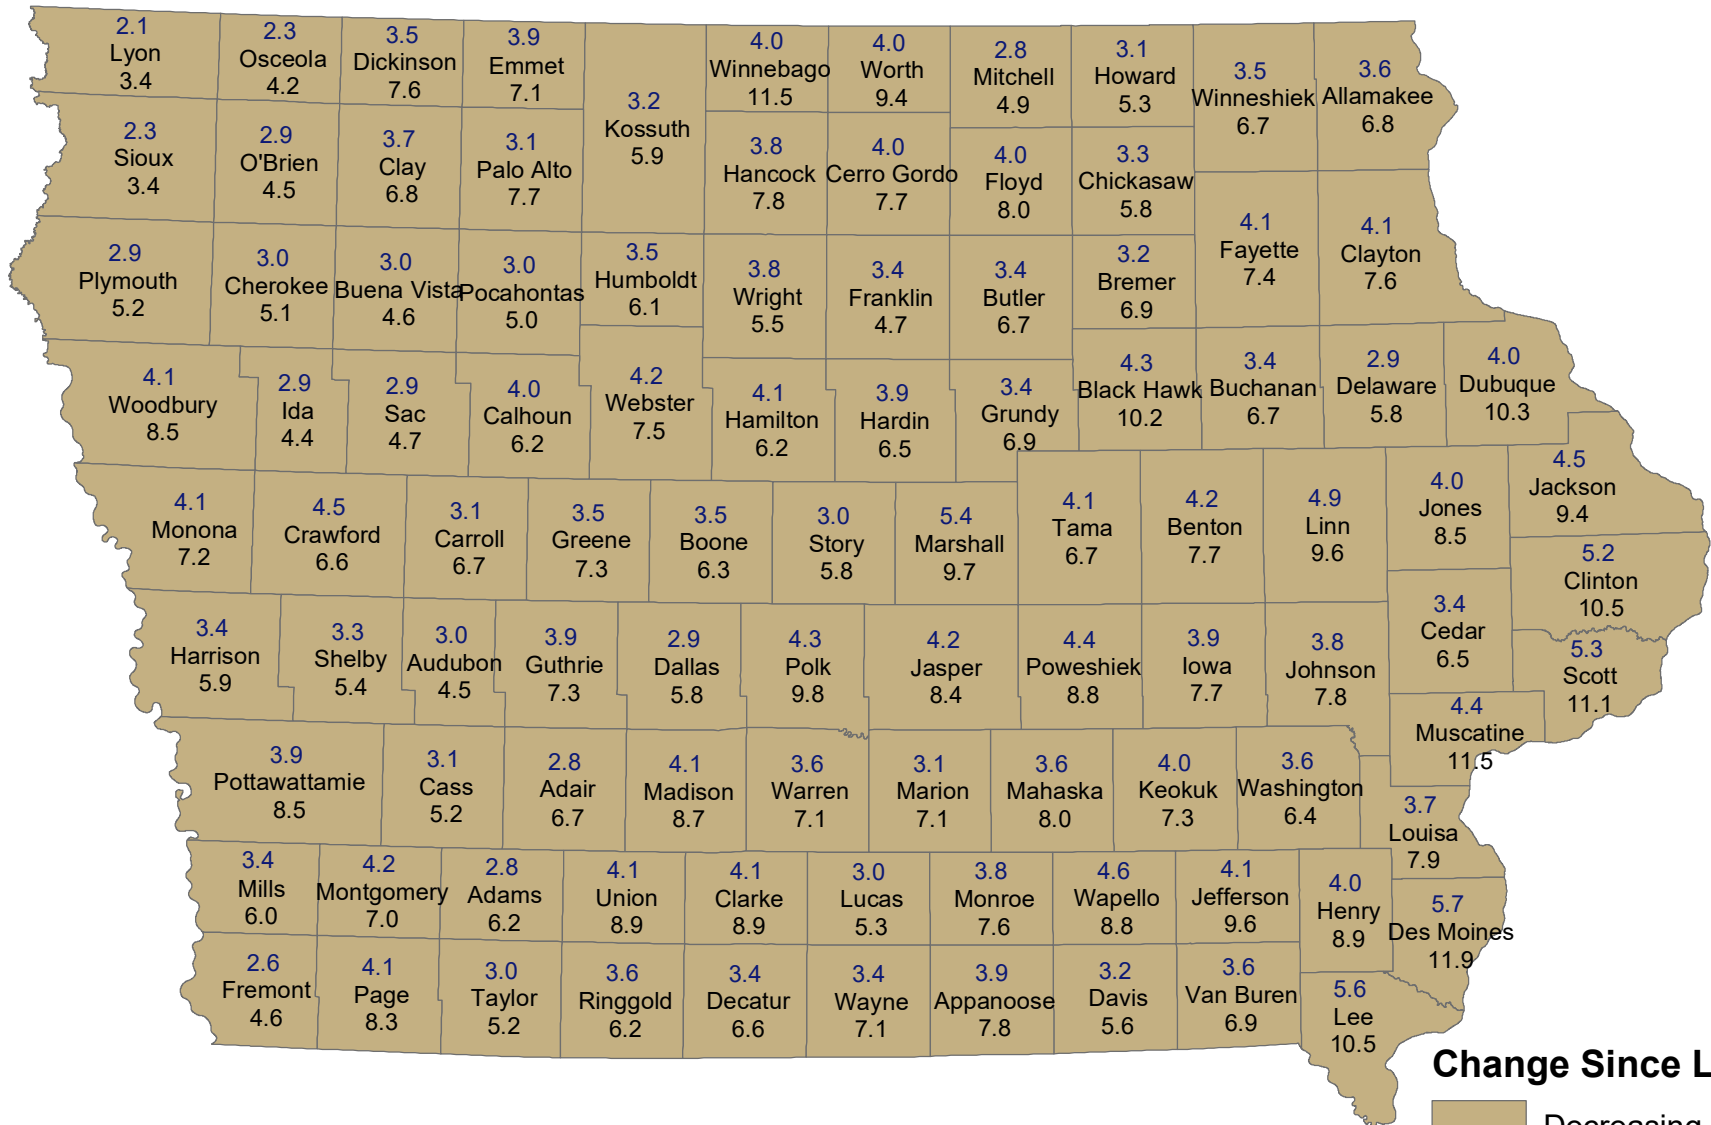

# Unemployment Rates for Iowa Counties in May

May 2021 (Rate Above) and May 2020 (Rate Below)

Source: Labor Market Information Division, Iowa Workforce Development