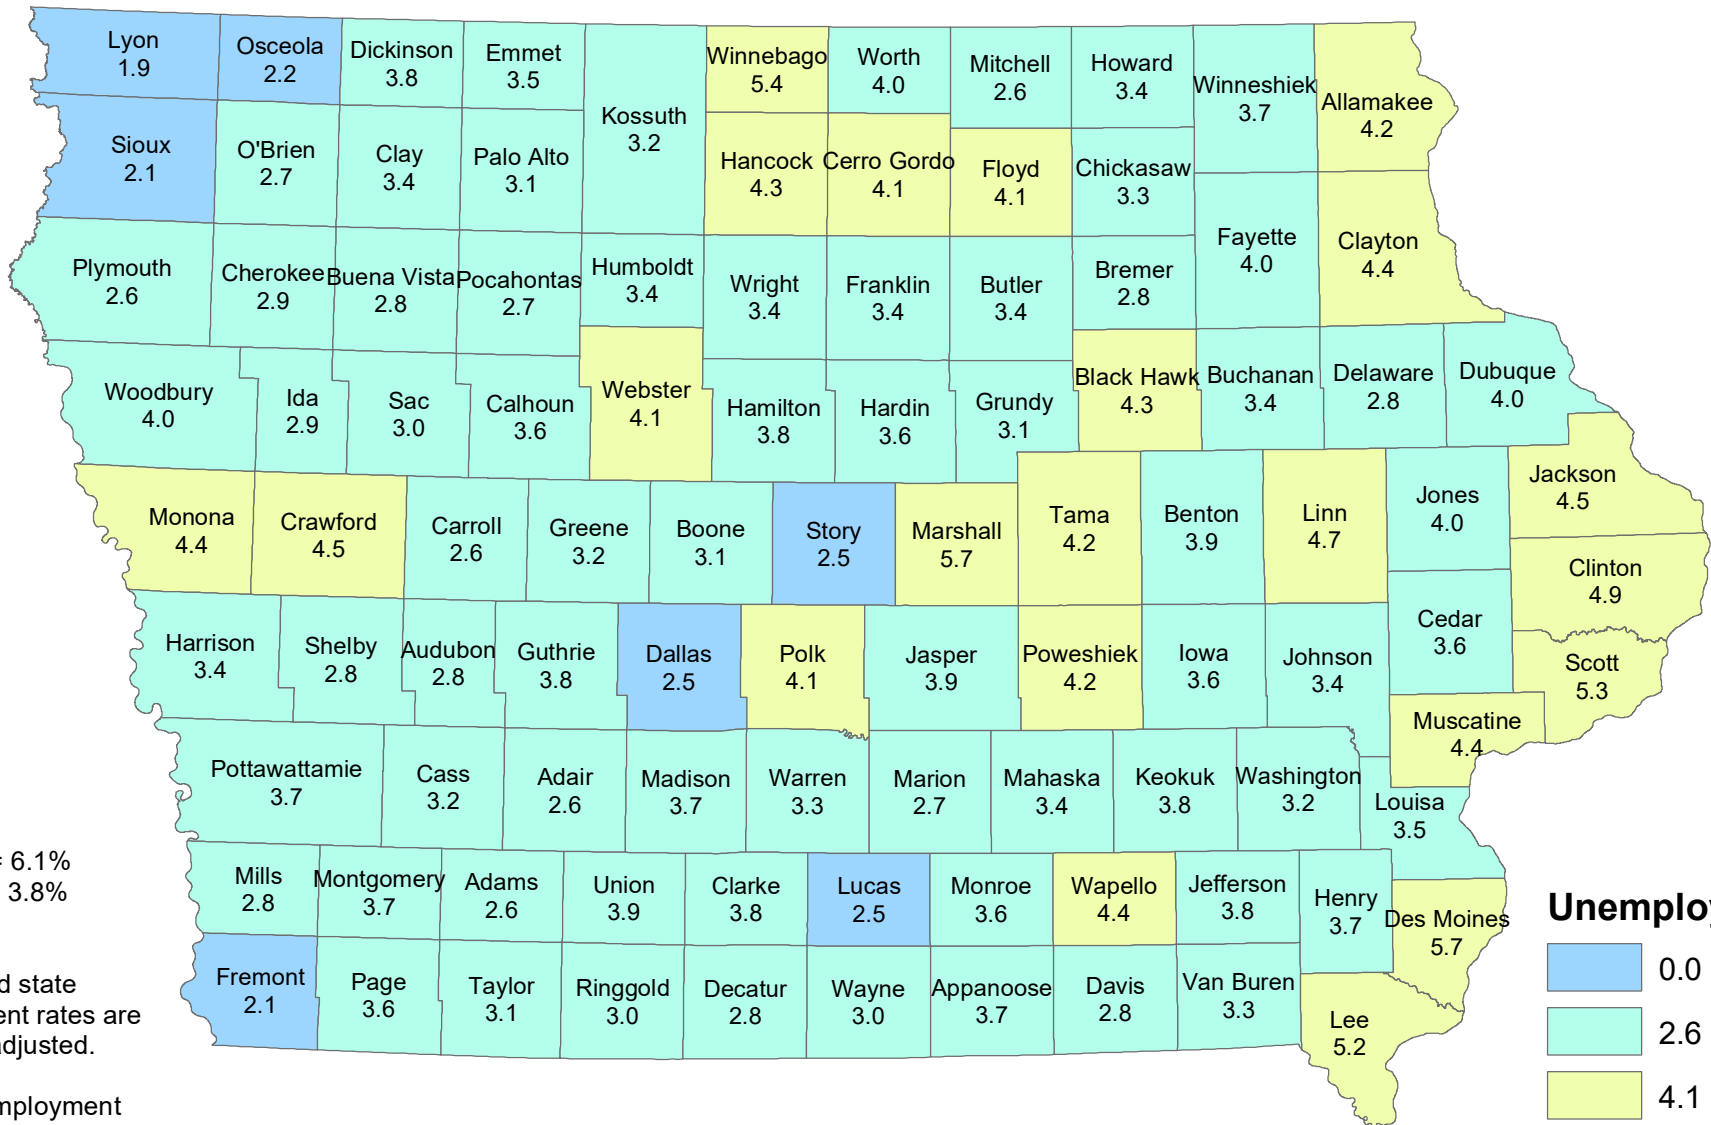

Iowa Unemployment Rates by County

April 2021

U.S. = 6.1%
Iowa = 3.8%

NOTE:
The U.S. and state unemployment rates are seasonally adjusted.

County unemployment rates are not seasonally adjusted.

Unemployment Rate

Source: Labor Market Information Division, Iowa Workforce Development