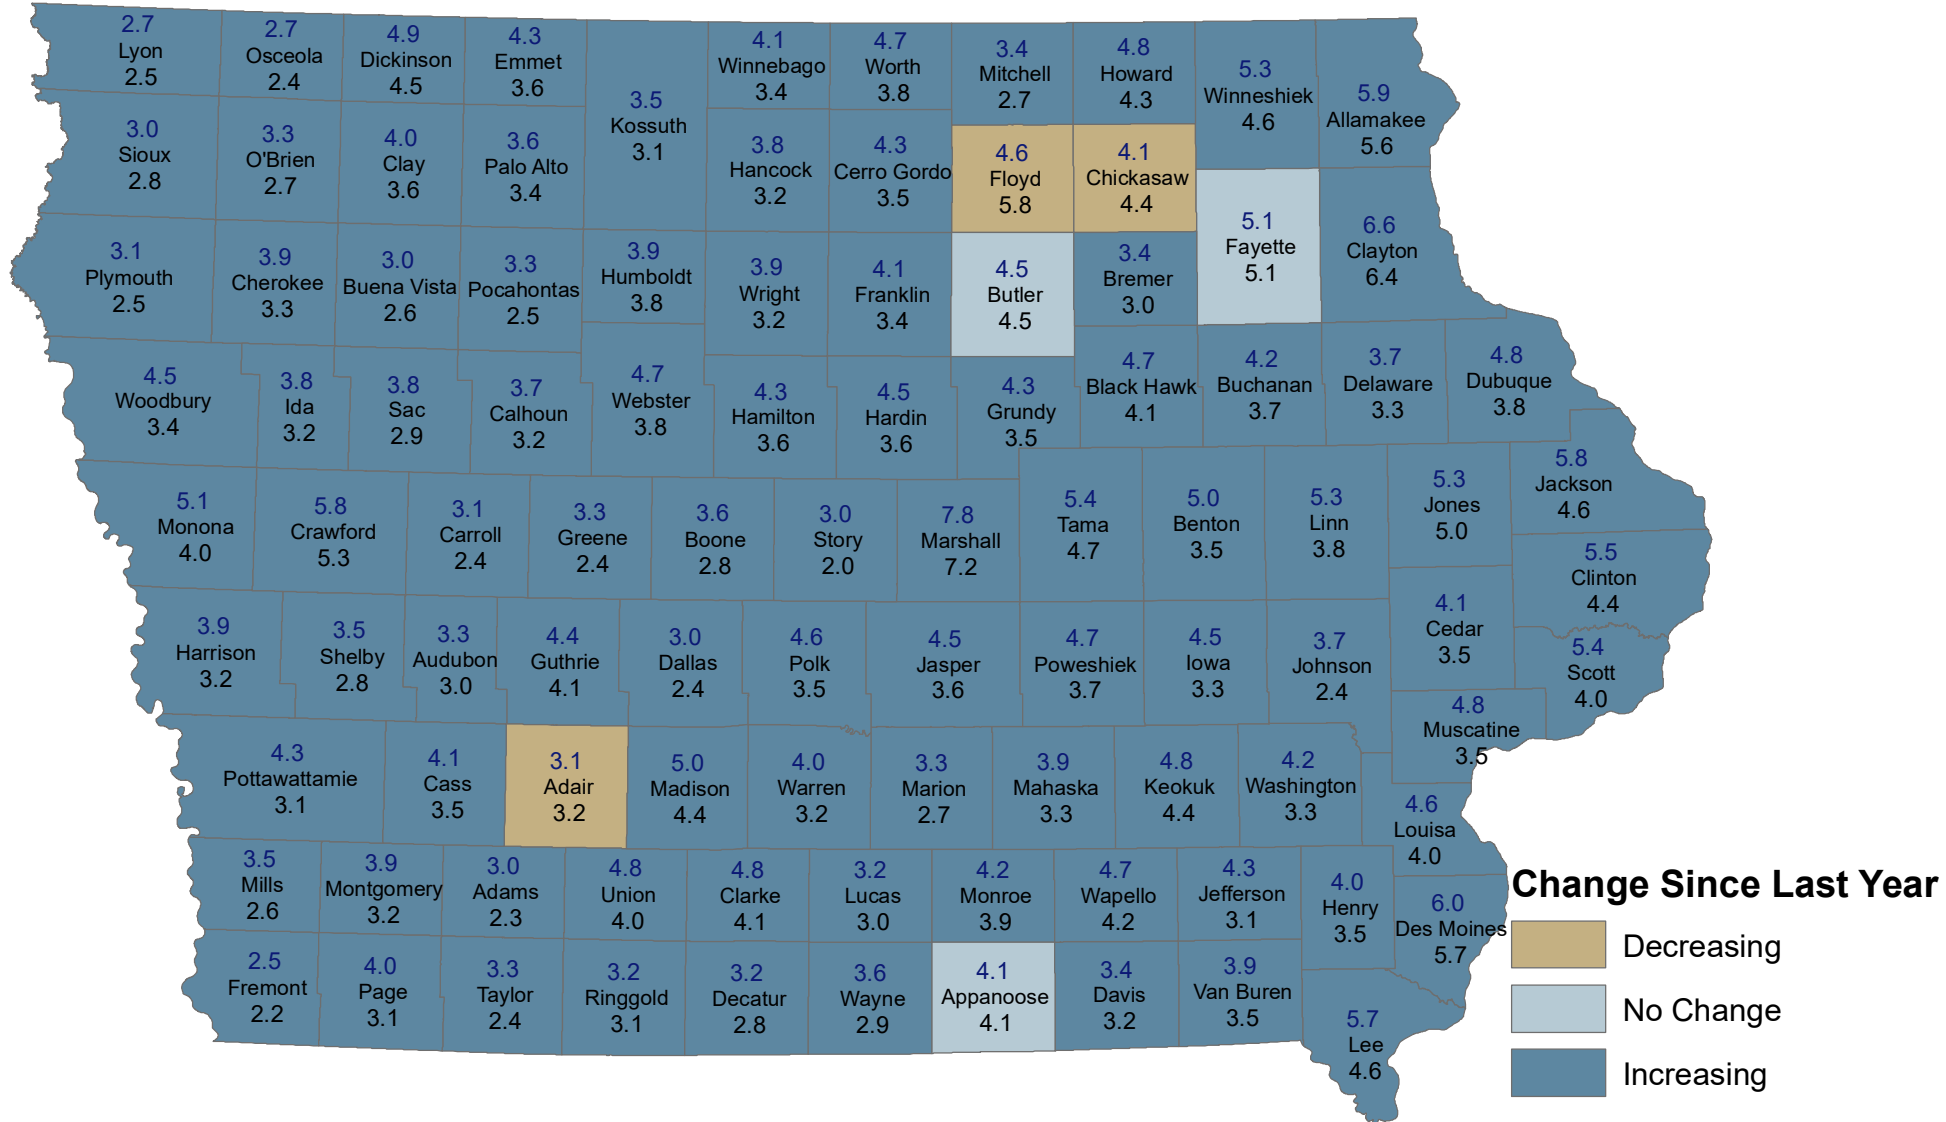

Unemployment Rates for Iowa Counties in March

March 2021 (Rate Above) and March 2020 (Rate Below)

Source: Labor Market Information Division, Iowa Workforce Development