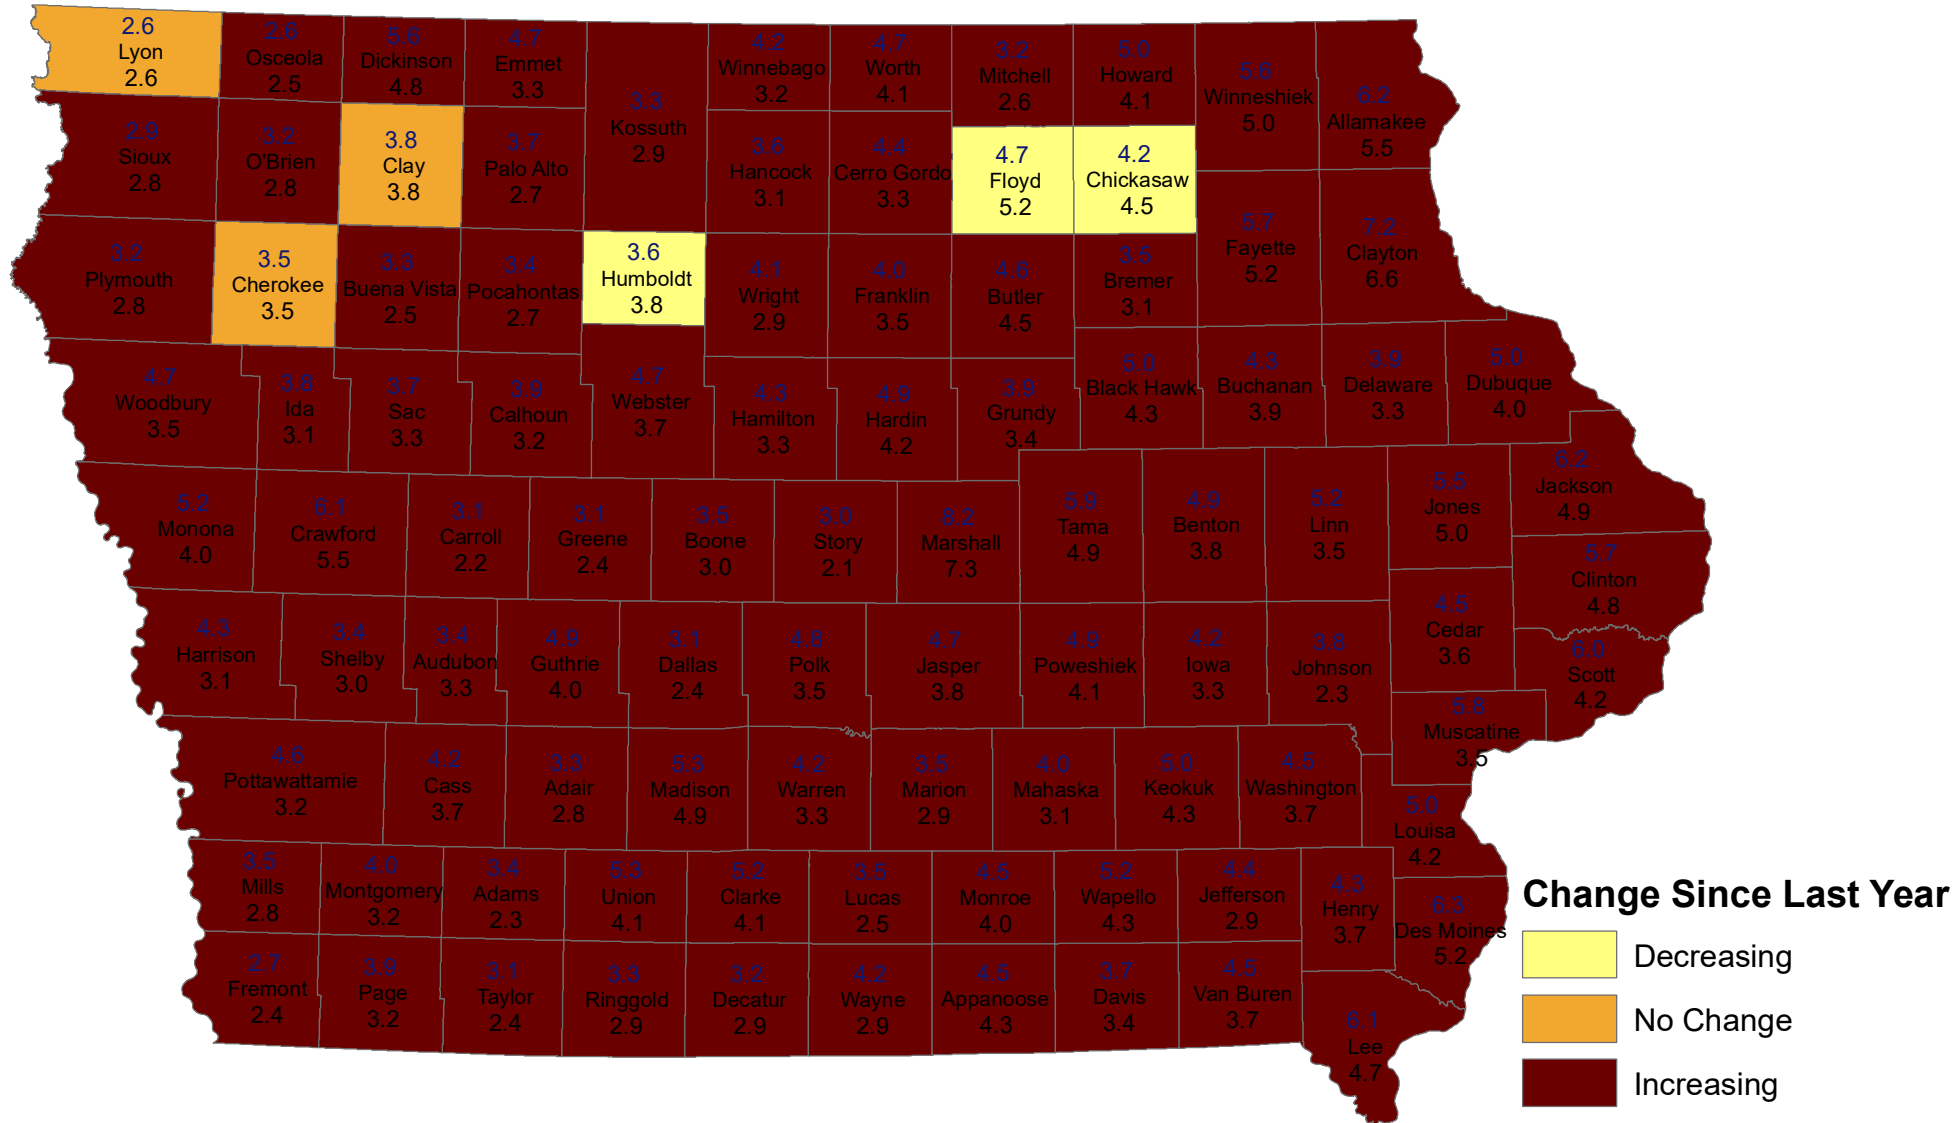

Unemployment Rates for Iowa Counties in January

January 2021 (Rate Above) and January 2020 (Rate Below)

Source: Labor Market Information Division, Iowa Workforce Development