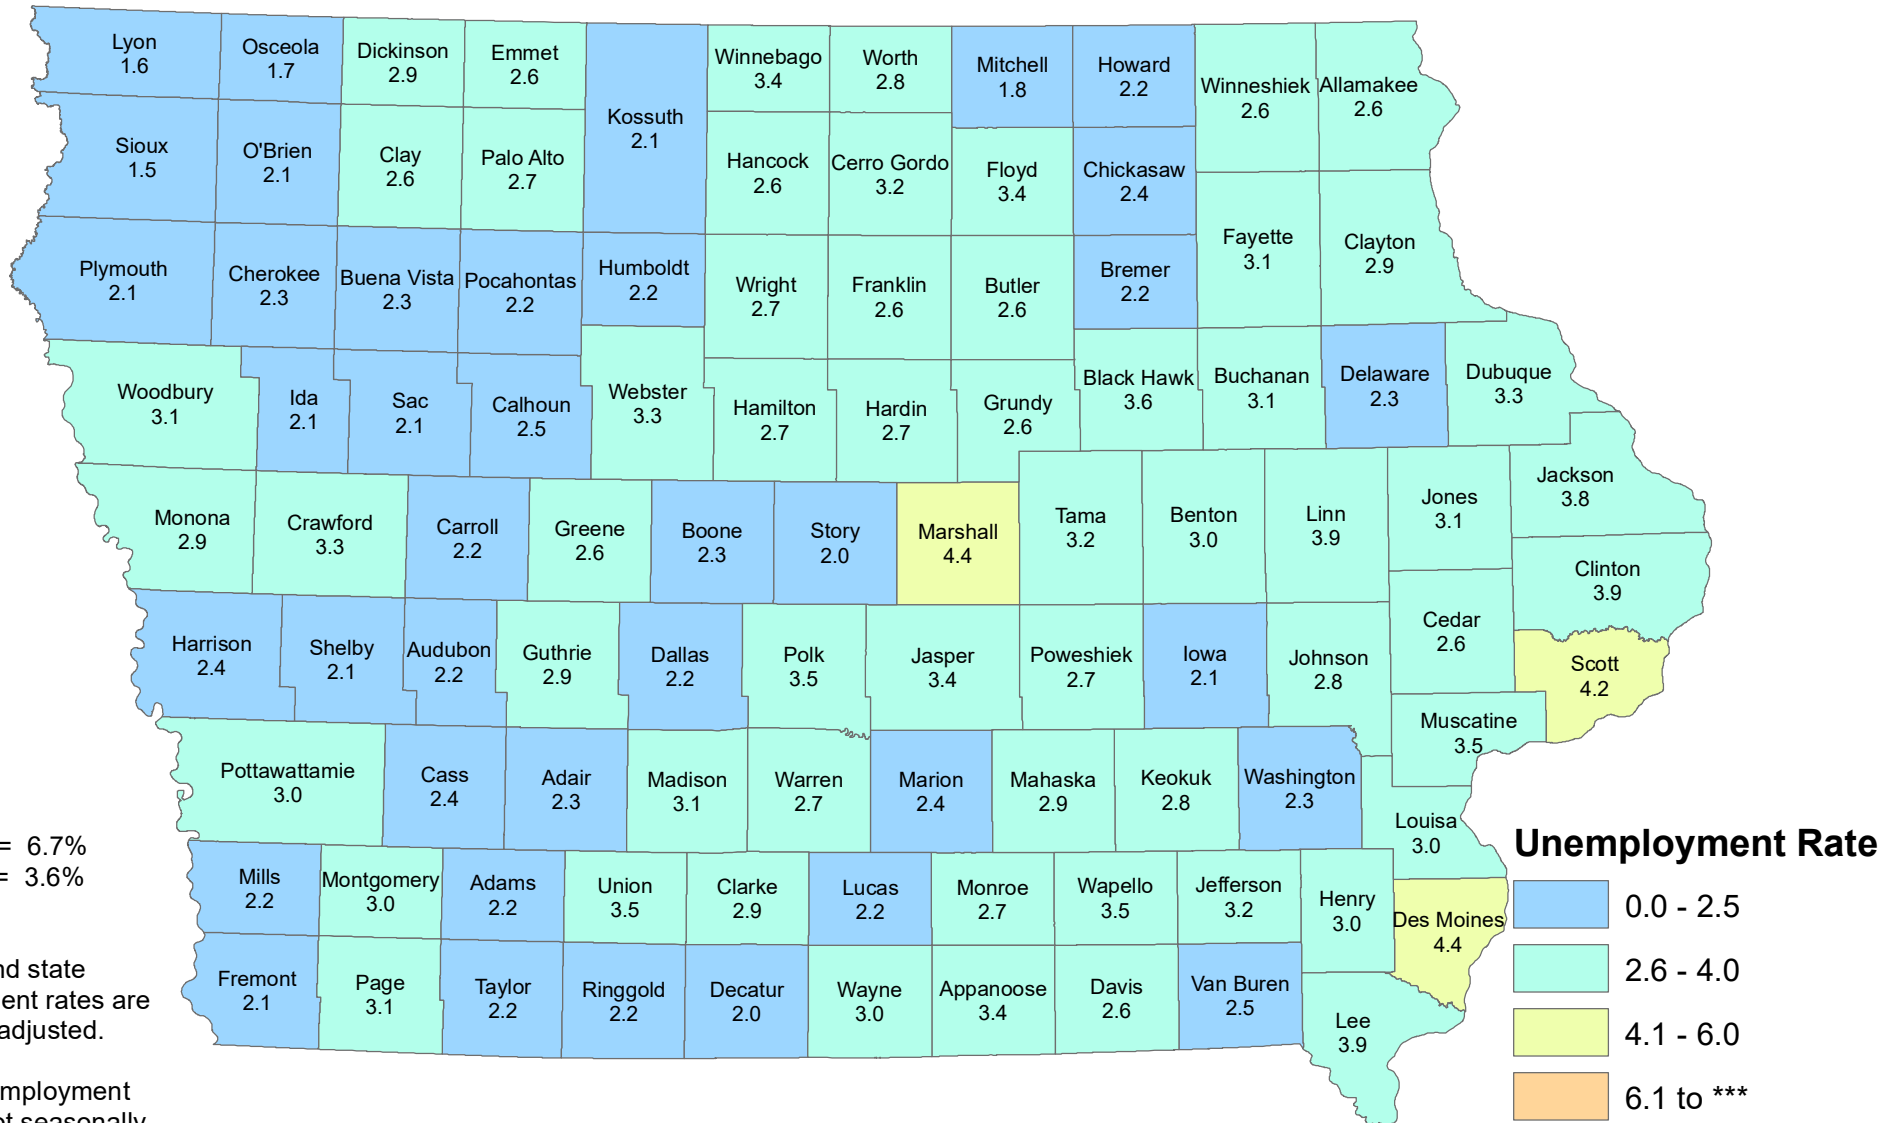

Iowa Unemployment Rates by County

November 2020

U.S. = 6.7%
Iowa = 3.6%

NOTE:
The U.S. and state unemployment rates are seasonally adjusted.

County unemployment rates are not seasonally adjusted.

Source: Labor Market Information Division, Iowa Workforce Development