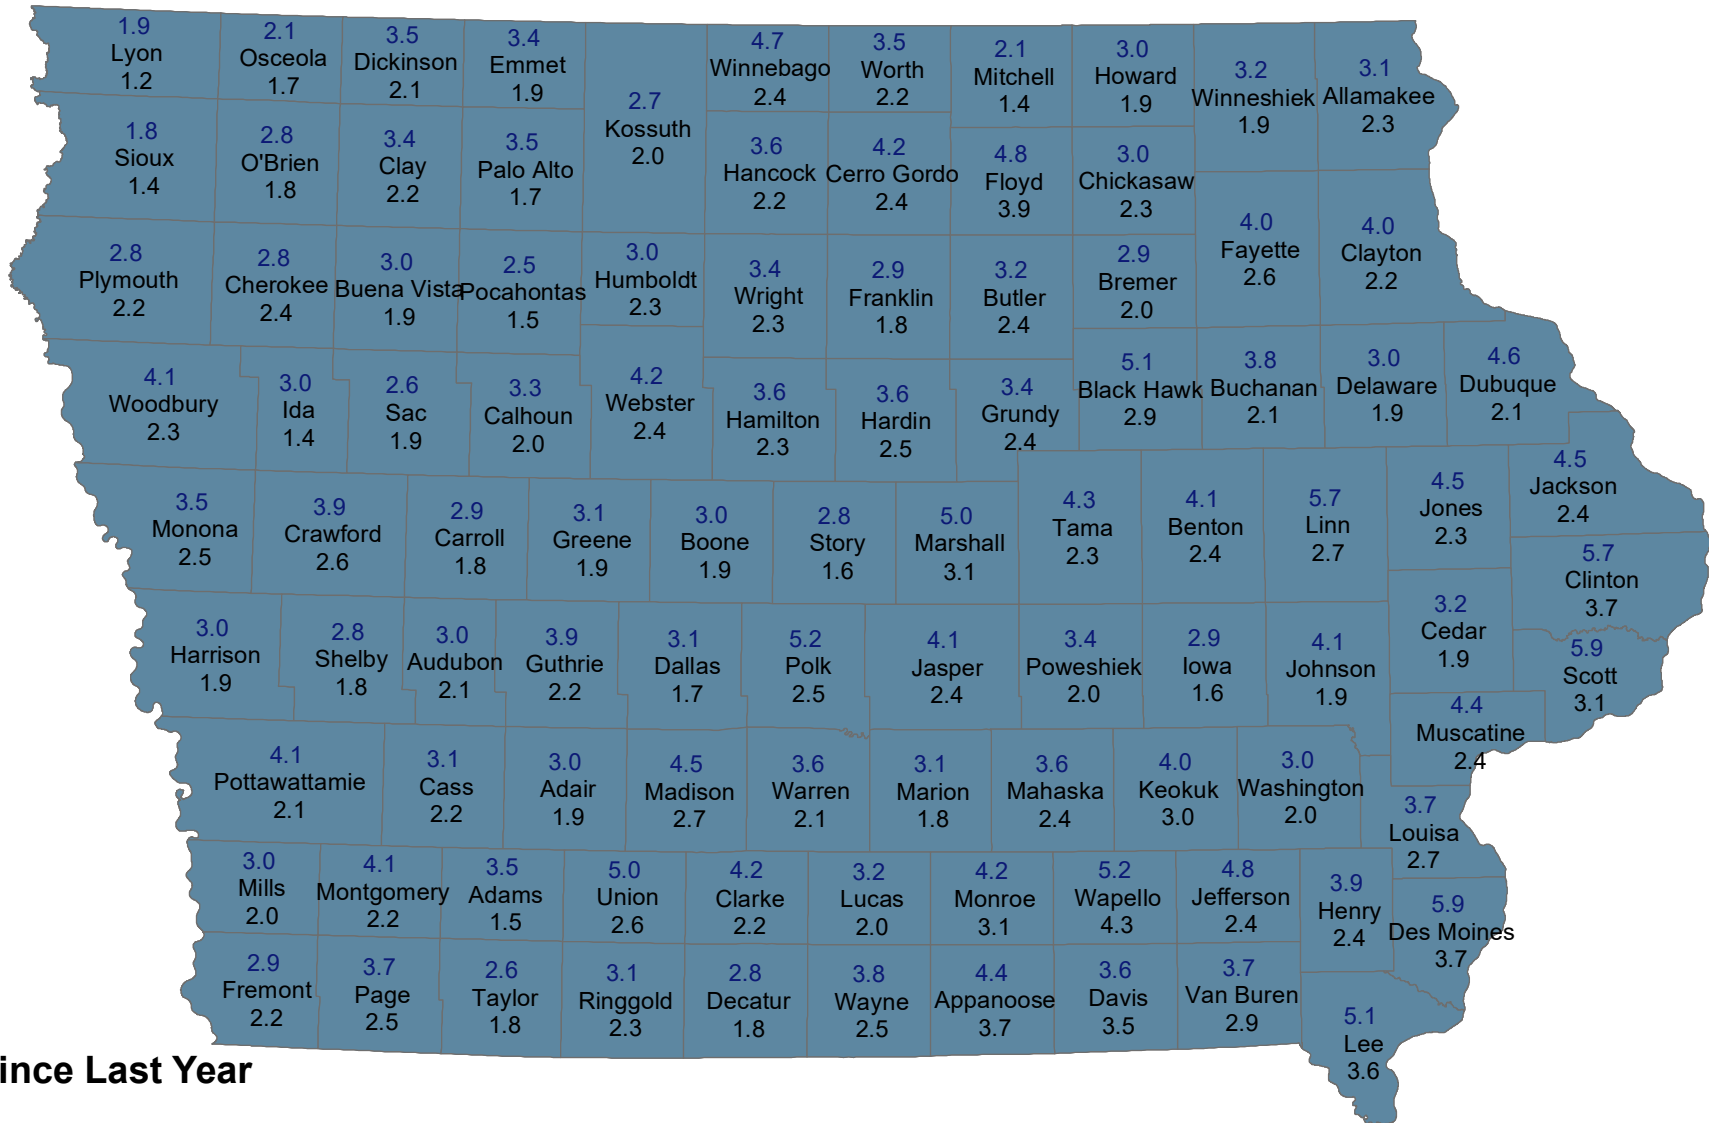

Unemployment Rates for Iowa Counties in September

September 2020 (Rate Above) and September 2019 (Rate Below)

Change Since Last Year

- Decrease
- No Change
- Increase

Source: Labor Market Information Division, Iowa Workforce Development