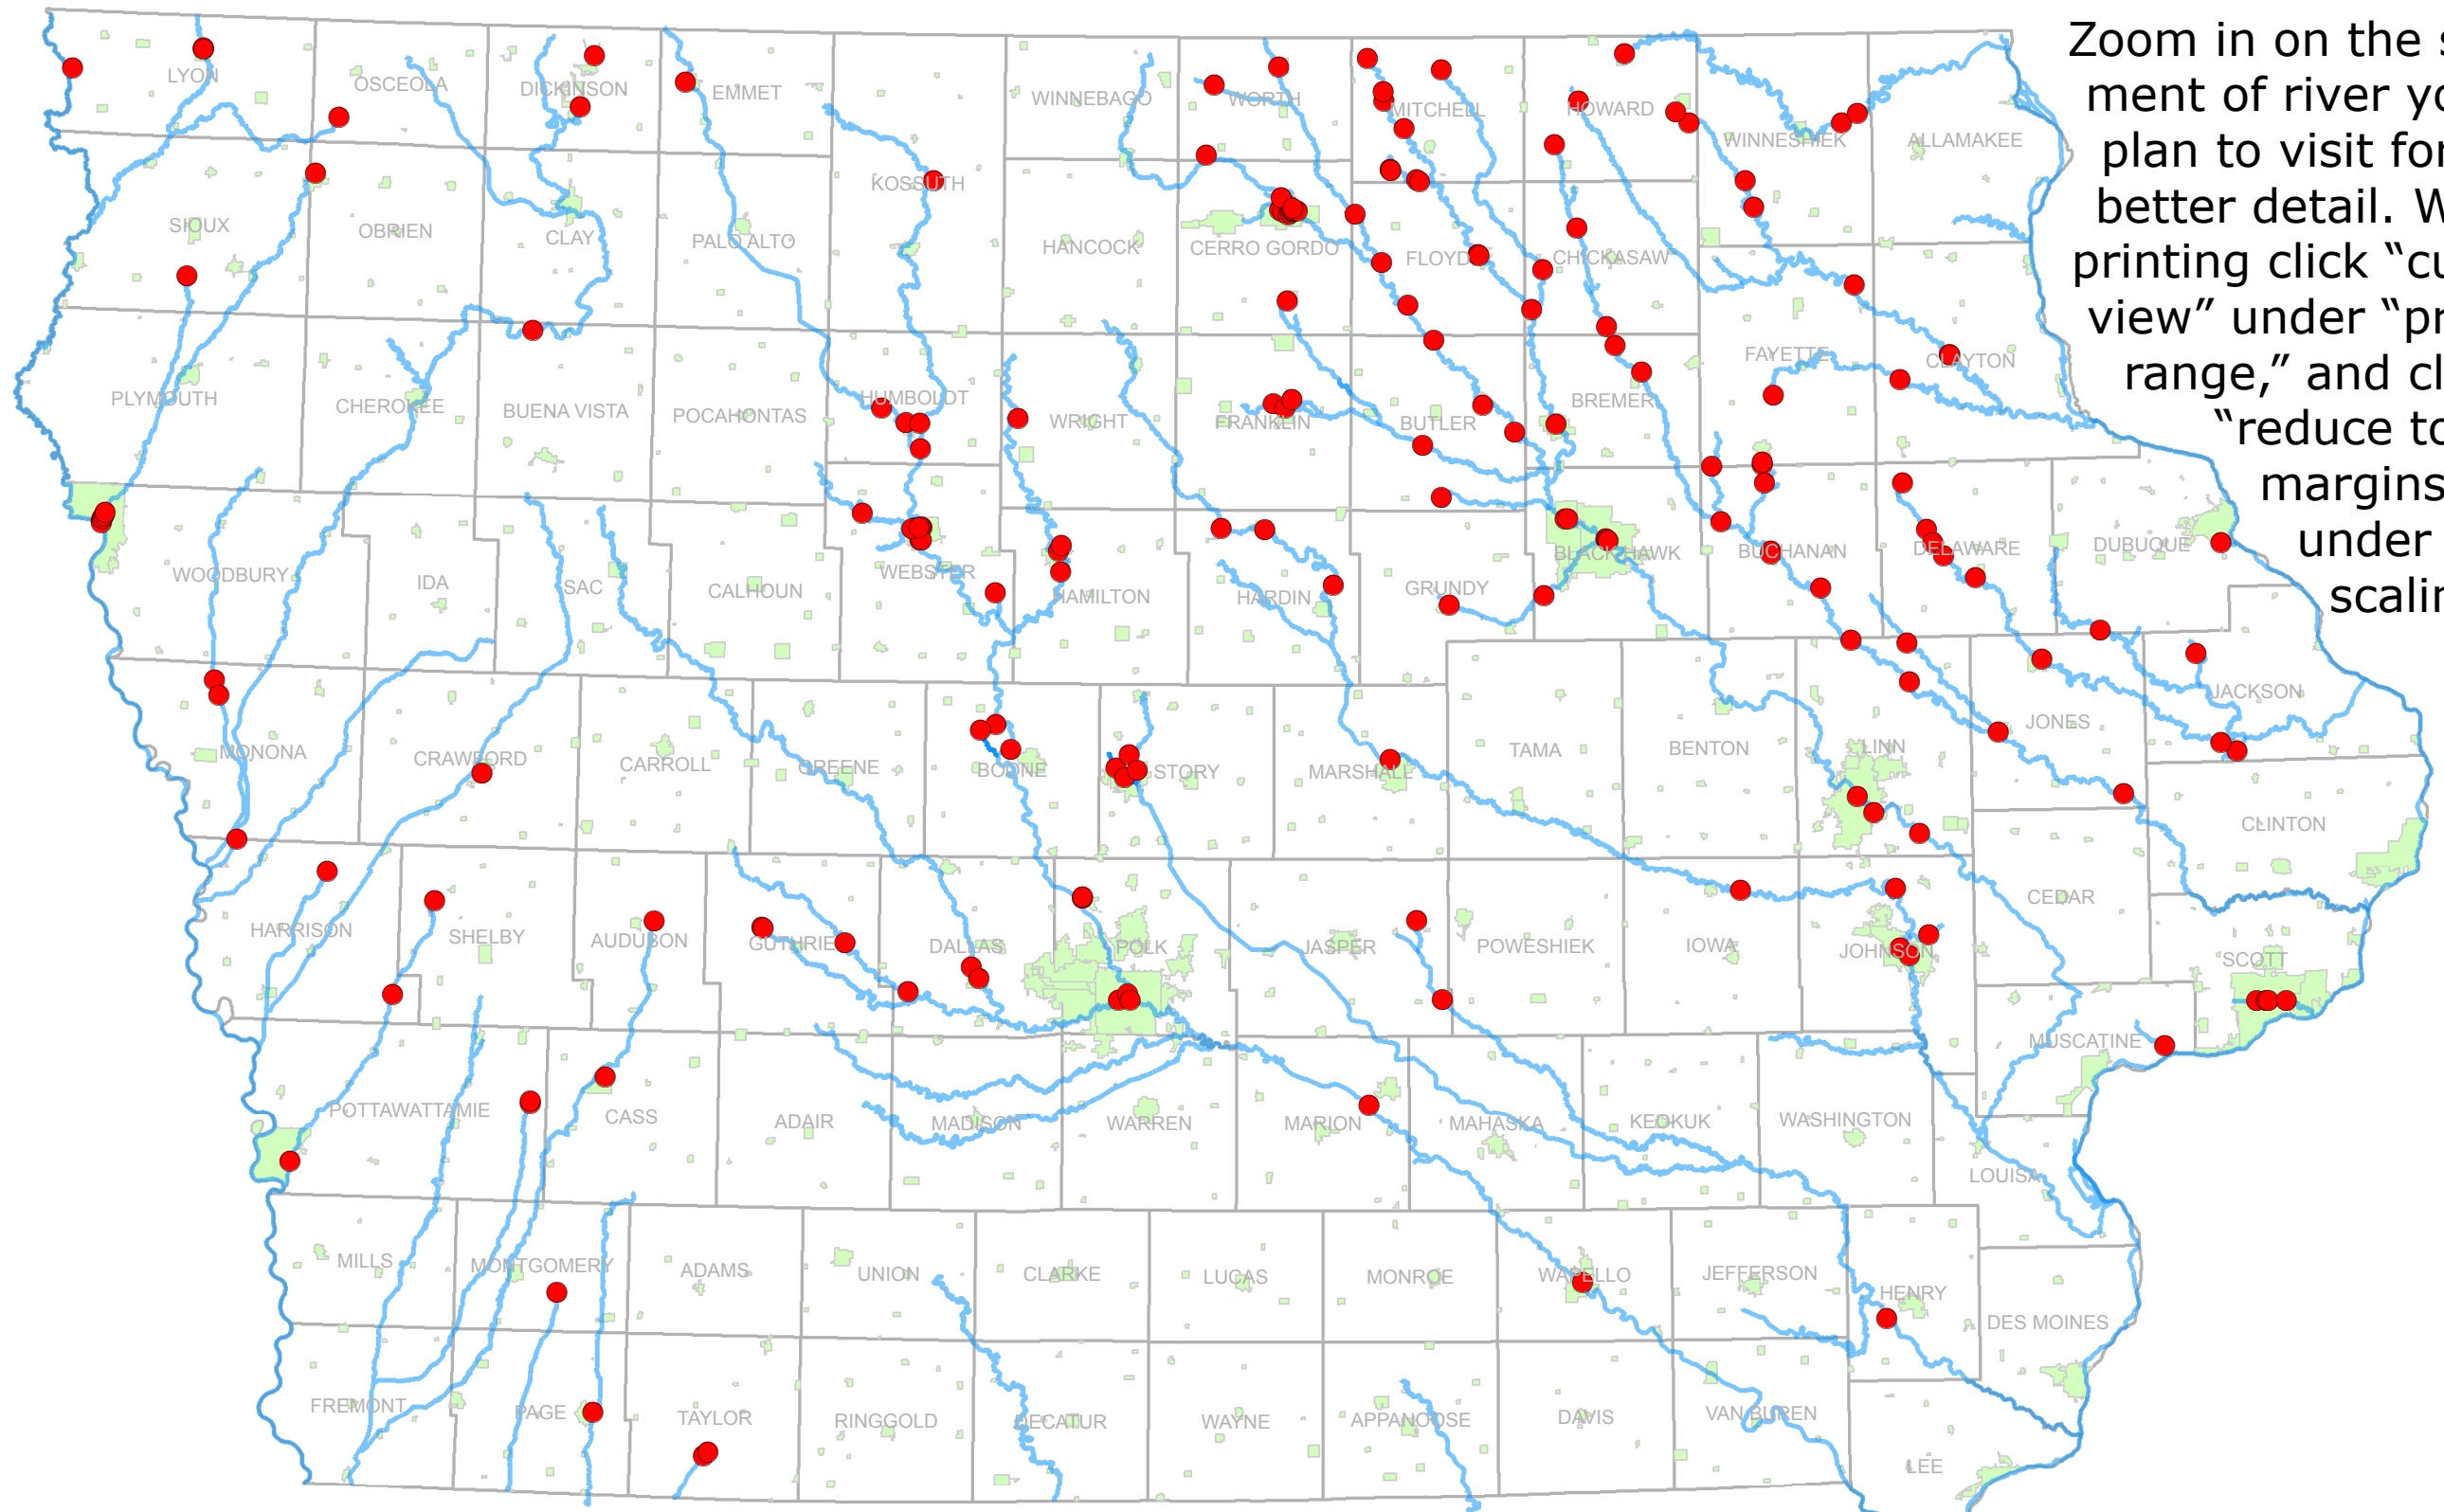

# KNOWN DAMS ON IOWA'S RIVERS, 2009

Zoom in on the segment of river you plan to visit for better detail. When printing click "current view" under "print range," and click "reduce to print margins" under "page scaling."

Dams on this map include low-head dams and large impoundment dams that create reservoirs. This map does not include dams on smaller streams that may be navigable, and also does not include rock dams. **• Dam**