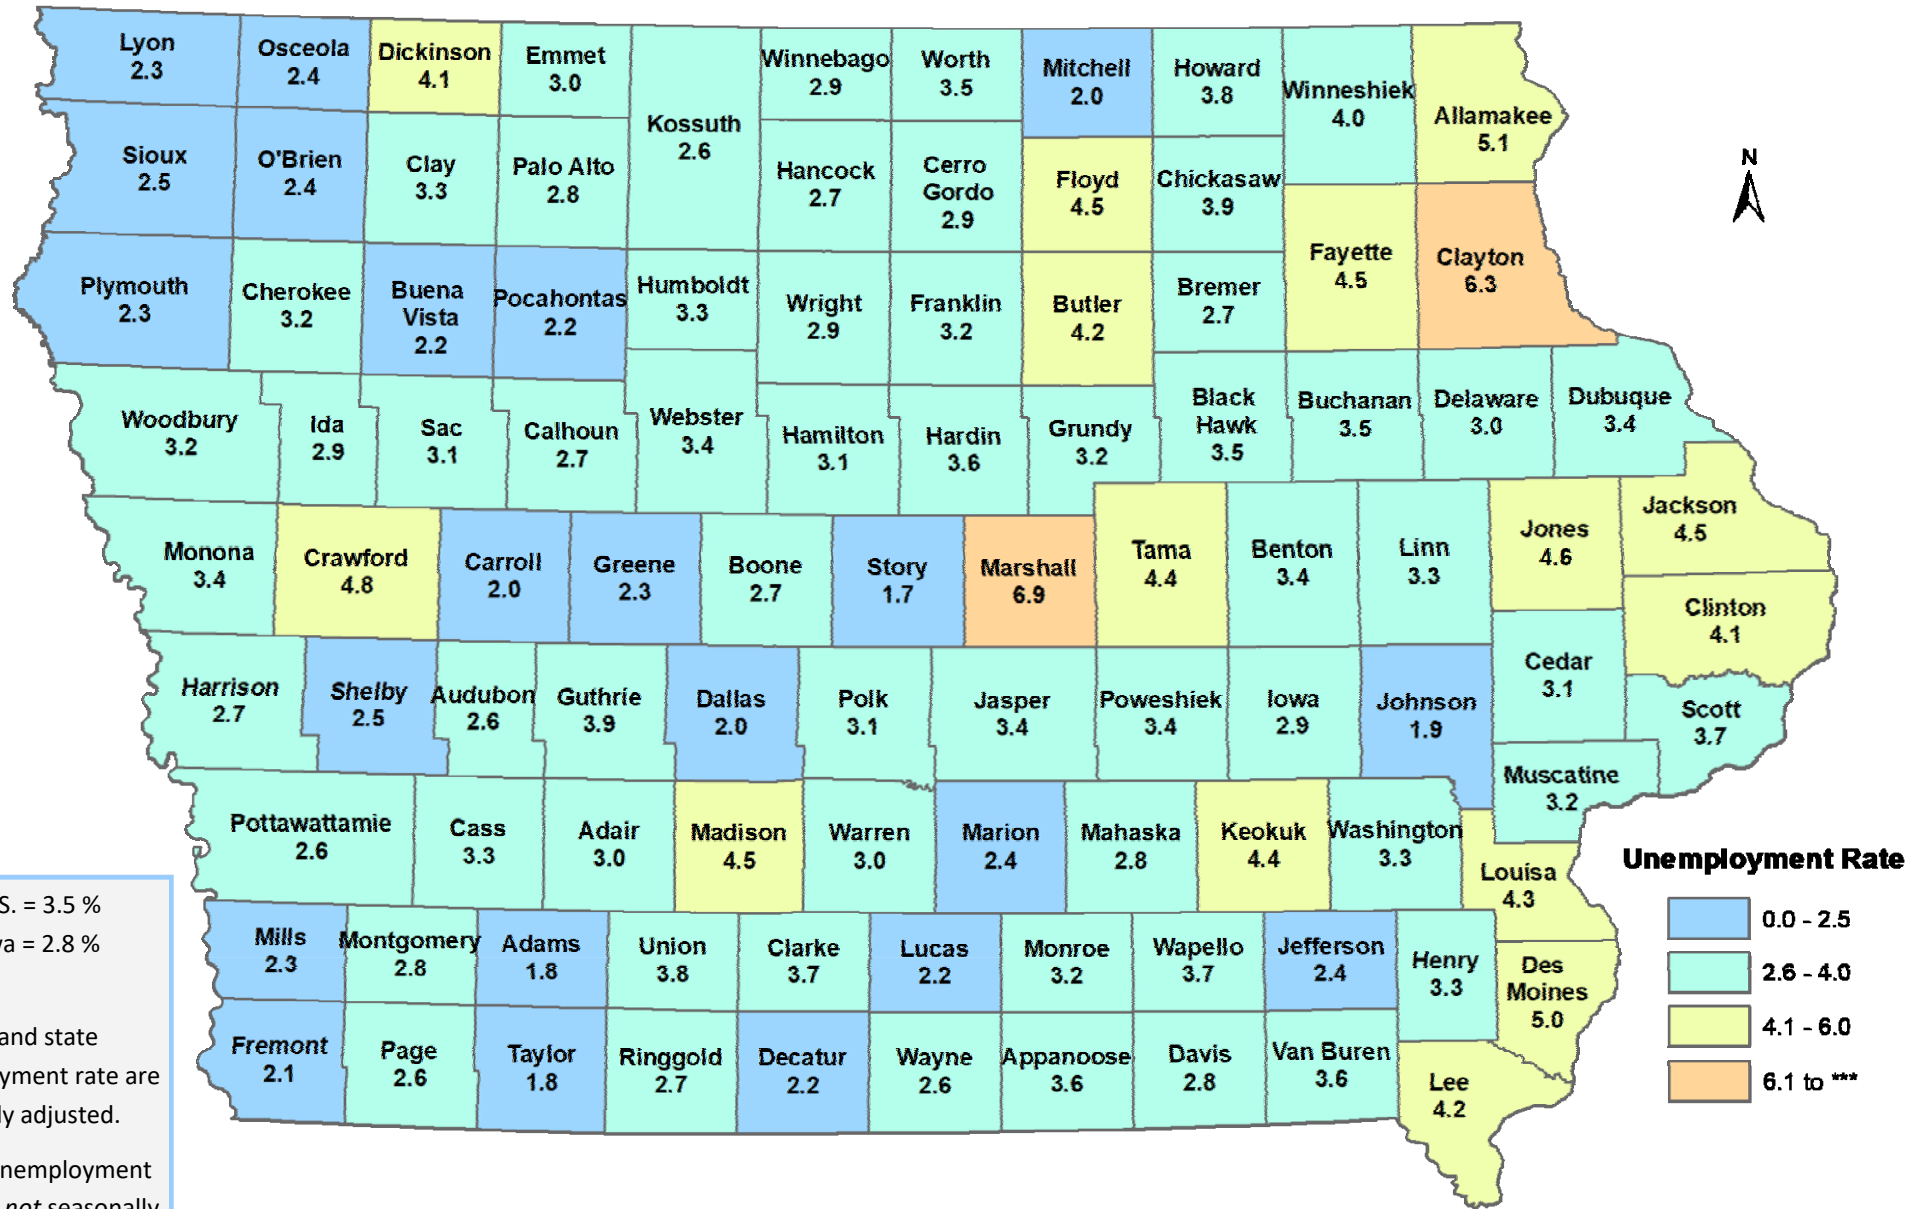

Iowa Unemployment Rates by County

February 2020

U.S. = 3.5 %
Iowa = 2.8 %

NOTE:
The U.S. and state unemployment rate are seasonally adjusted.
County unemployment rates are *not* seasonally adjusted.

Source: Labor Market Information Division, Iowa Workforce Development