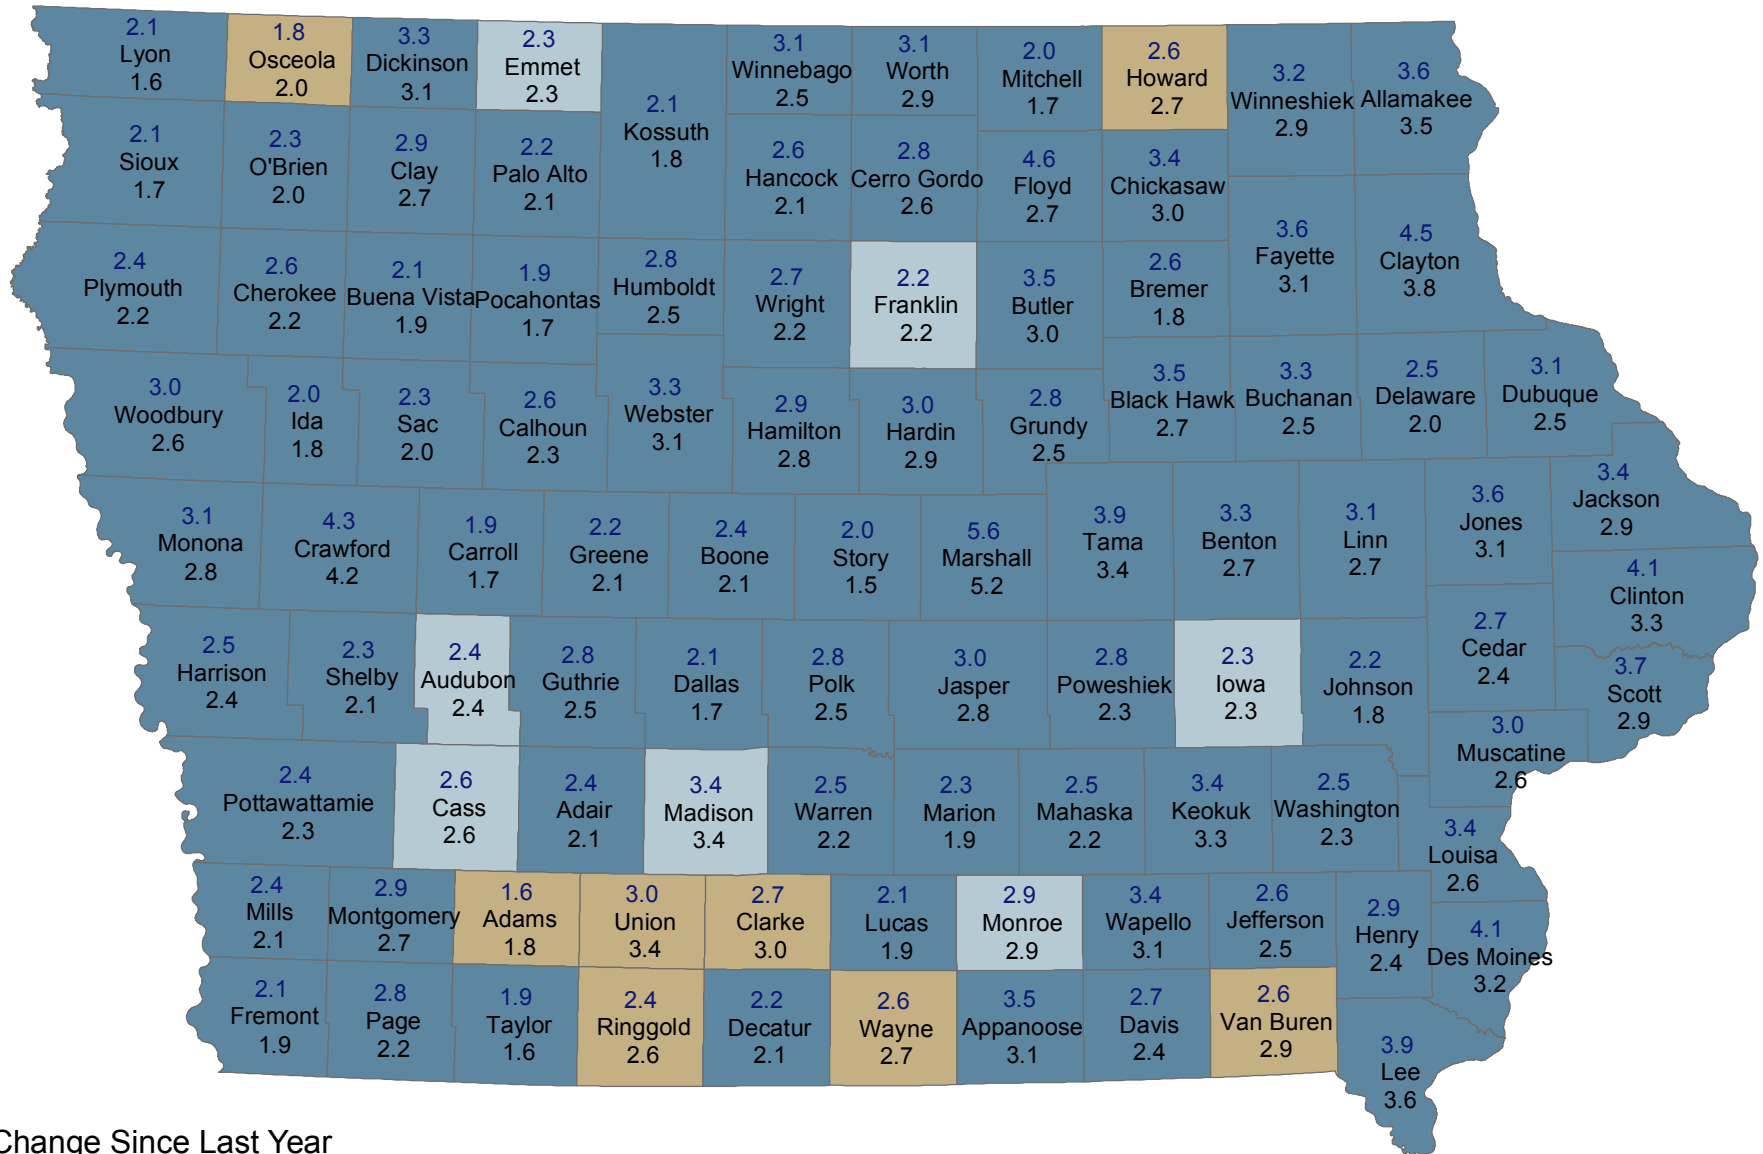

# Unemployment Rates for Iowa Counties in December

December 2019 (Rate Above) and December 2018 (Rate Below)

Change Since Last Year