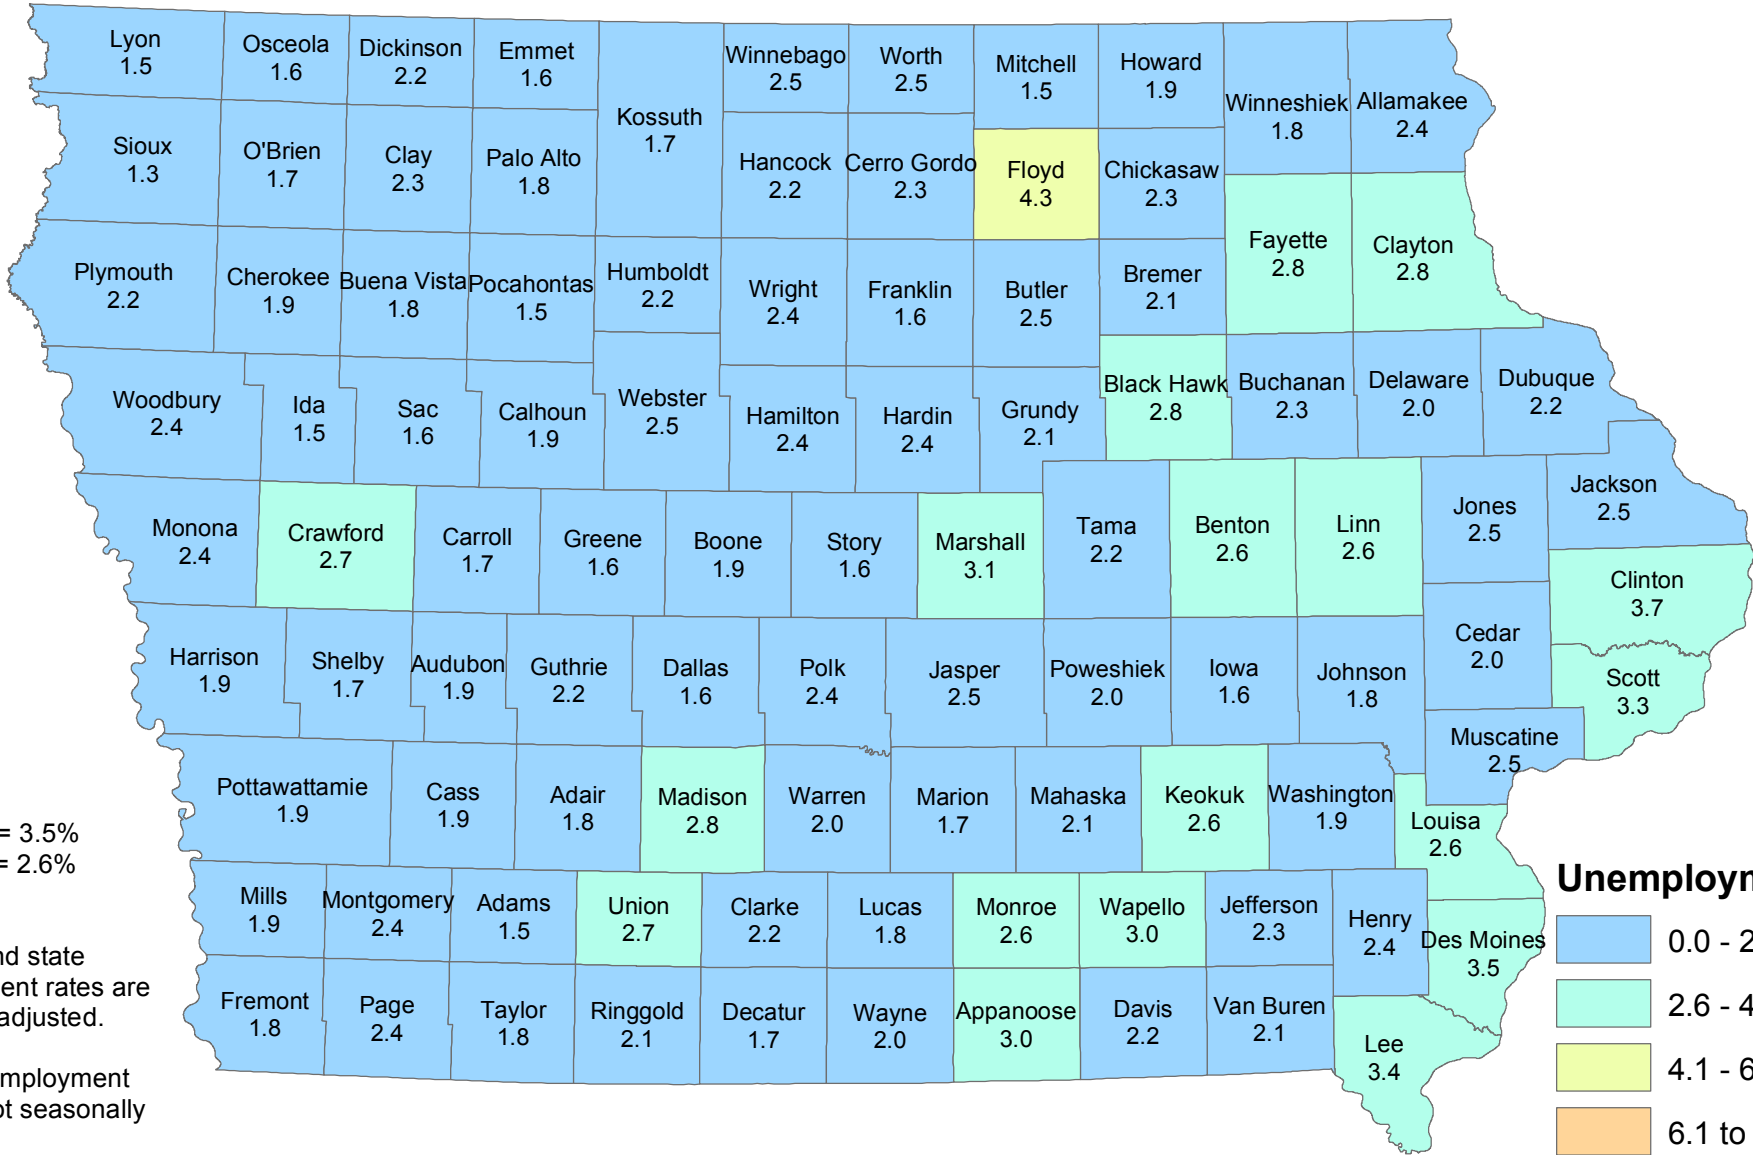

Iowa Unemployment Rates by County

November 2019

U.S. = 3.5%
Iowa = 2.6%

NOTE:
The U.S. and state
unemployment rates are
seasonally adjusted.

County unemployment
rates are not seasonally
adjusted.

Source: Labor Market Information Division, Iowa Workforce Development