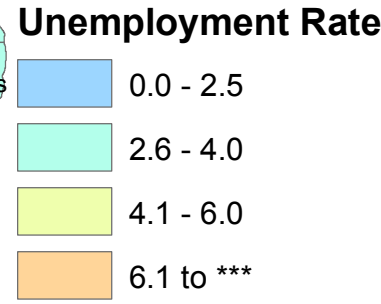

Iowa Unemployment Rates by County

November 2019

U.S. = 3.5%
Iowa = 2.6%

NOTE:
The U.S. and state
unemployment rates are
seasonally adjusted.

County unemployment
rates are not seasonally
adjusted.

Source: Labor Market Information Division, Iowa Workforce Development