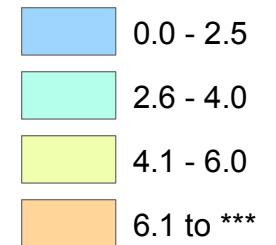

Iowa Unemployment Rates by County

October 2019

U.S. = 3.6%
Iowa = 2.6%

NOTE:
The U.S. and state
unemployment rates are
seasonally adjusted.

County unemployment
rates are not seasonally
adjusted.

Unemployment Rate