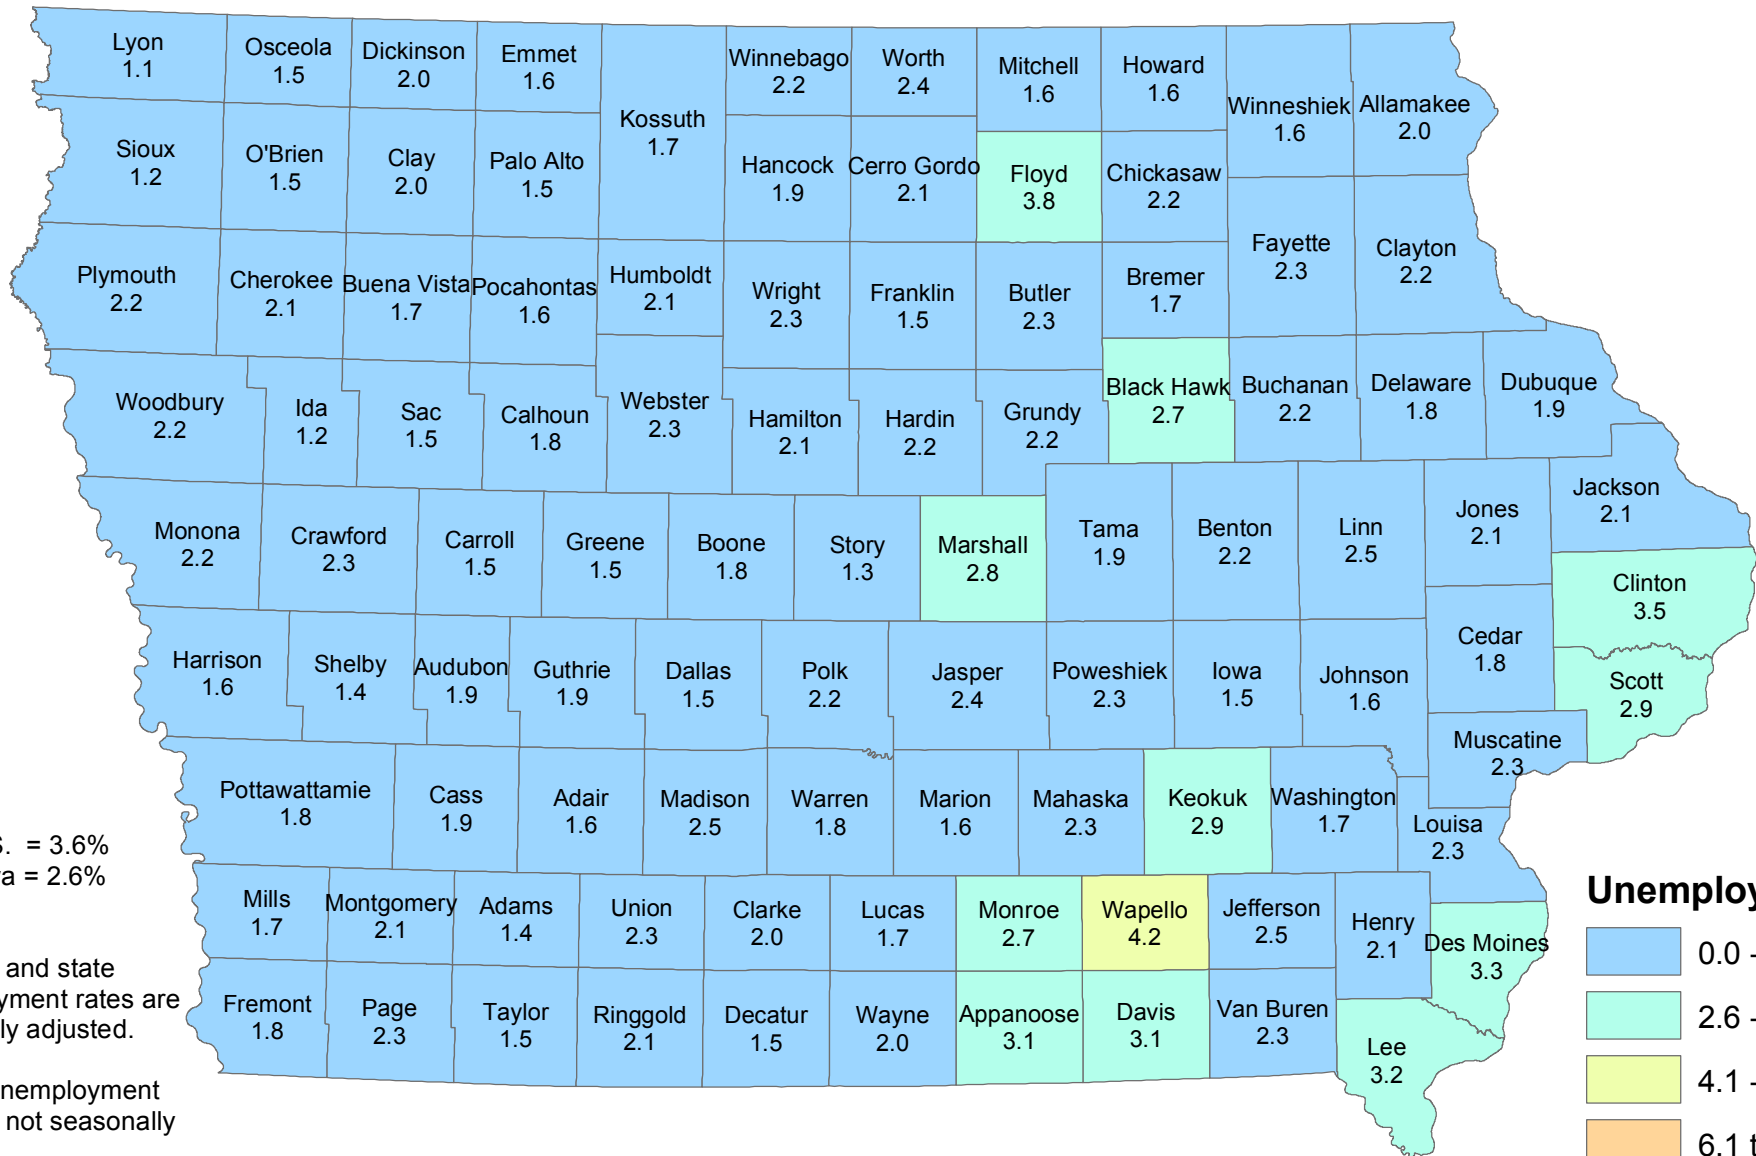

Iowa Unemployment Rates by County

October 2019

U.S. = 3.6%
Iowa = 2.6%

NOTE:
The U.S. and state
unemployment rates are
seasonally adjusted.

County unemployment
rates are not seasonally
adjusted.

Unemployment Rate

Source: Labor Market Information Division, Iowa Workforce Development