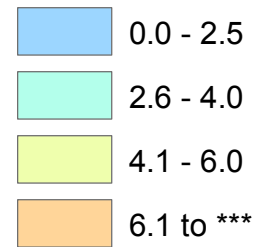

## Unemployment Rate

U.S. = 3.5%  
Iowa = 2.5%

NOTE:  
The U.S. and state  
unemployment rates are  
seasonally adjusted.

County unemployment  
rates are not seasonally  
adjusted.

Source: Labor Market Information Division, Iowa Workforce Development