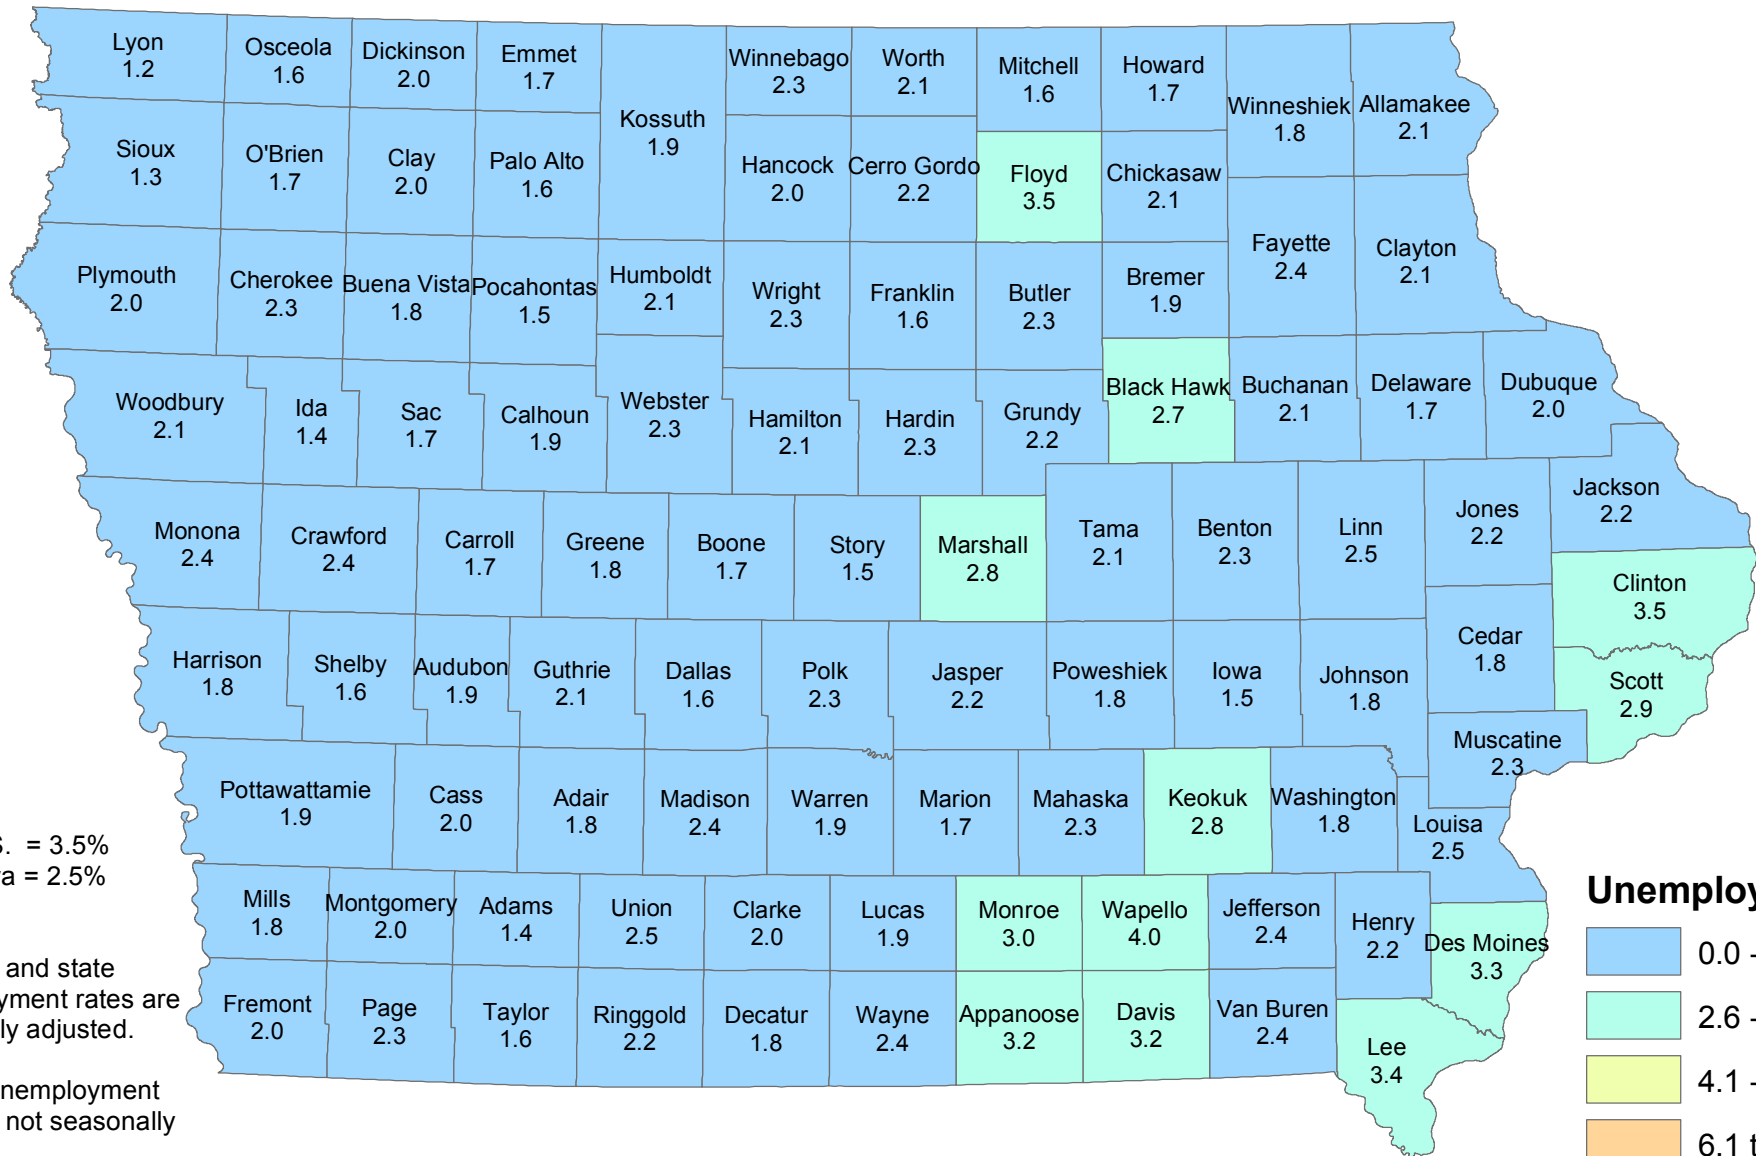

# Iowa Unemployment Rates by County

September 2019

## Unemployment Rate

U.S. = 3.5%  
Iowa = 2.5%

NOTE:  
The U.S. and state  
unemployment rates are  
seasonally adjusted.

County unemployment  
rates are not seasonally  
adjusted.

Source: Labor Market Information Division, Iowa Workforce Development