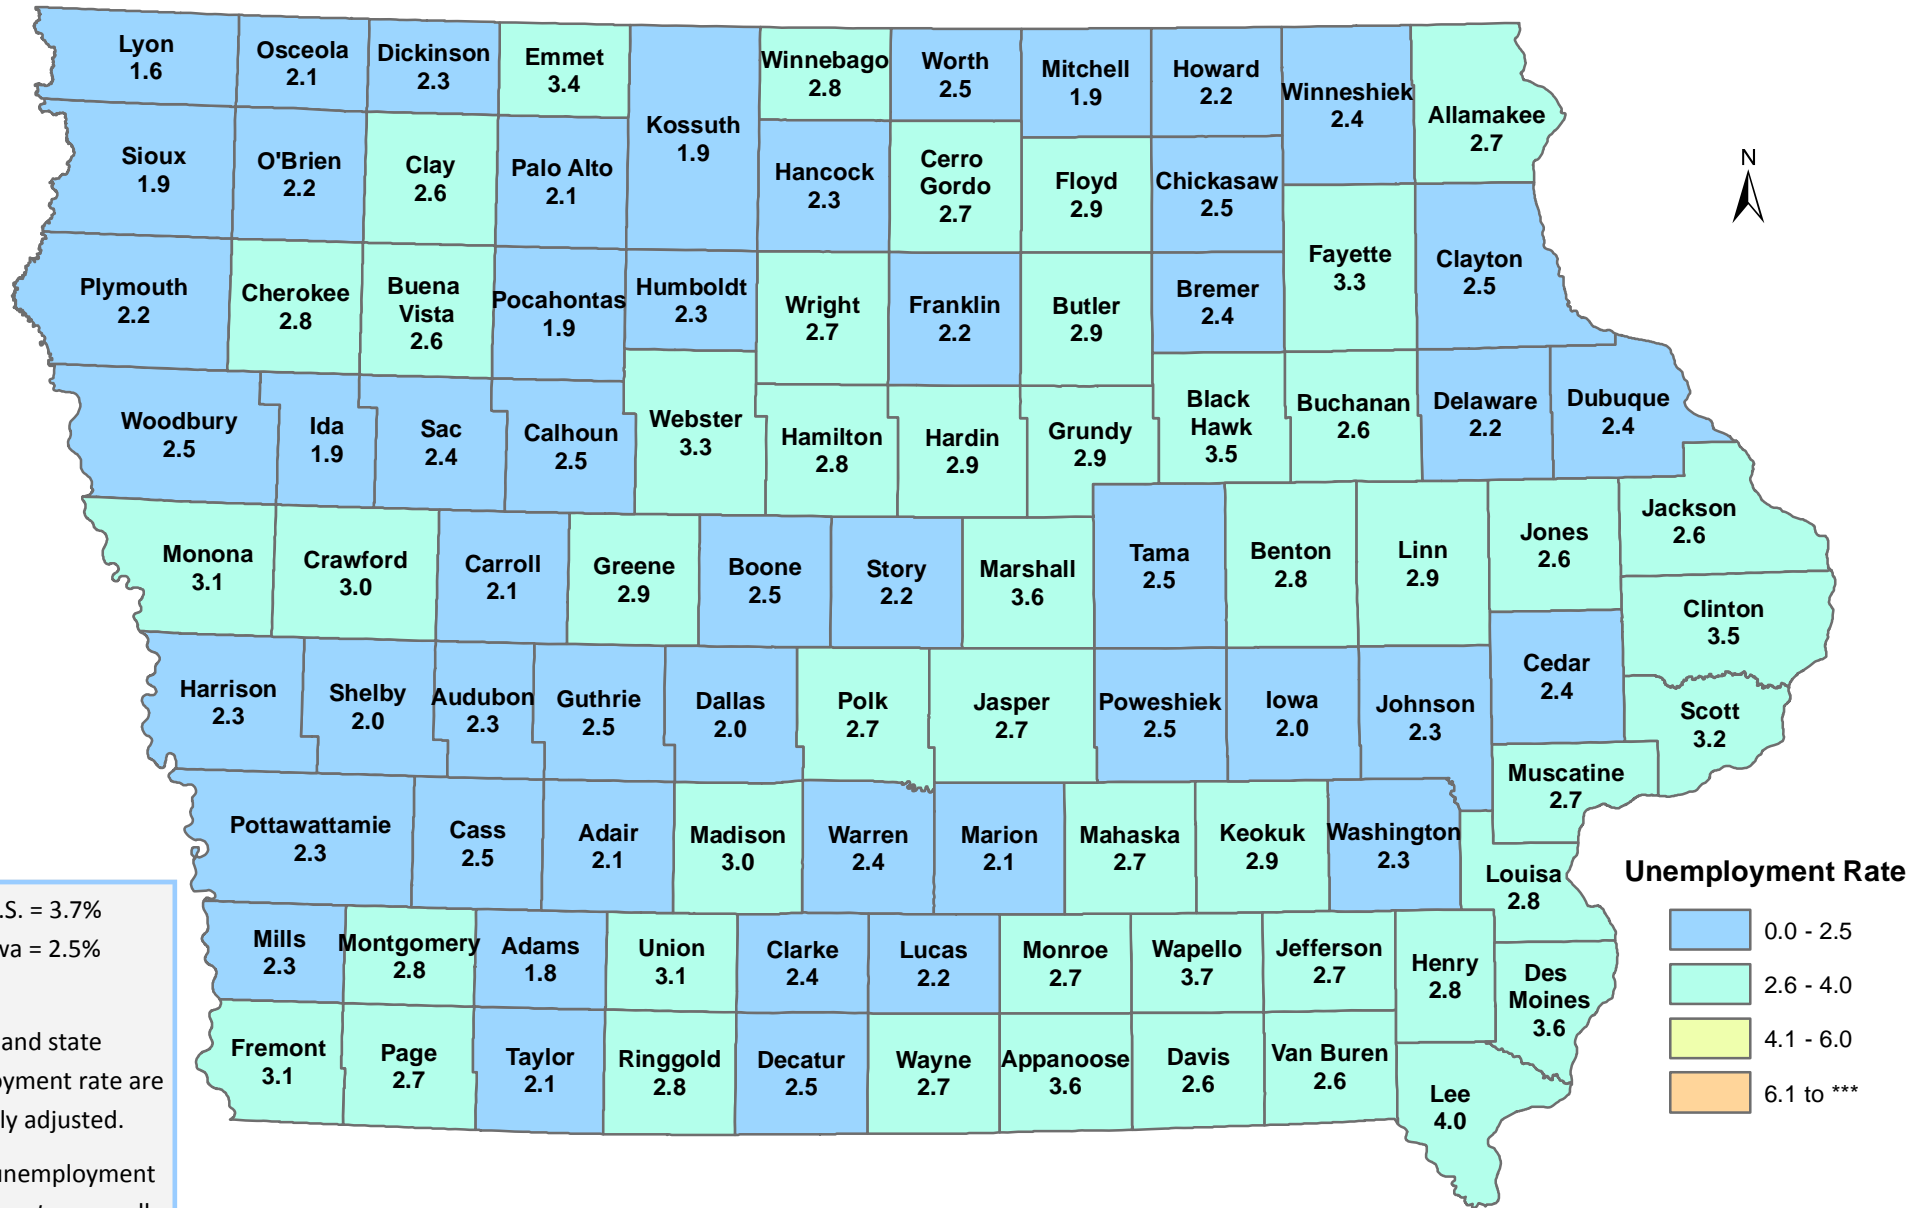

Iowa Unemployment Rates by County

July 2019

Source: Labor Market Information Division, Iowa Workforce Development